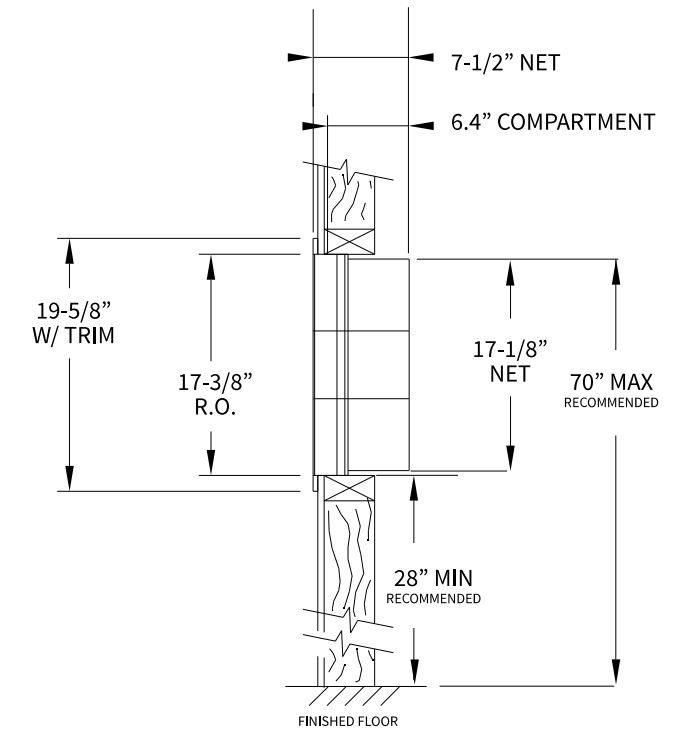

### MINI36 Dimensions

Overall Width w/ Trim: 28-7/16"  
(Rough Opening: 26-3/16")

**MINI36**

### Side View

#### Configuration Details:

1. **Product Type:** Mini Storage Locker
2. **Installation:** No Master Access, Recessed Mount
3. **Finish:** Anodized Aluminum
4. **Locks:** Standard Cam Lock, 2 keys
5. **Door Id:** tbd