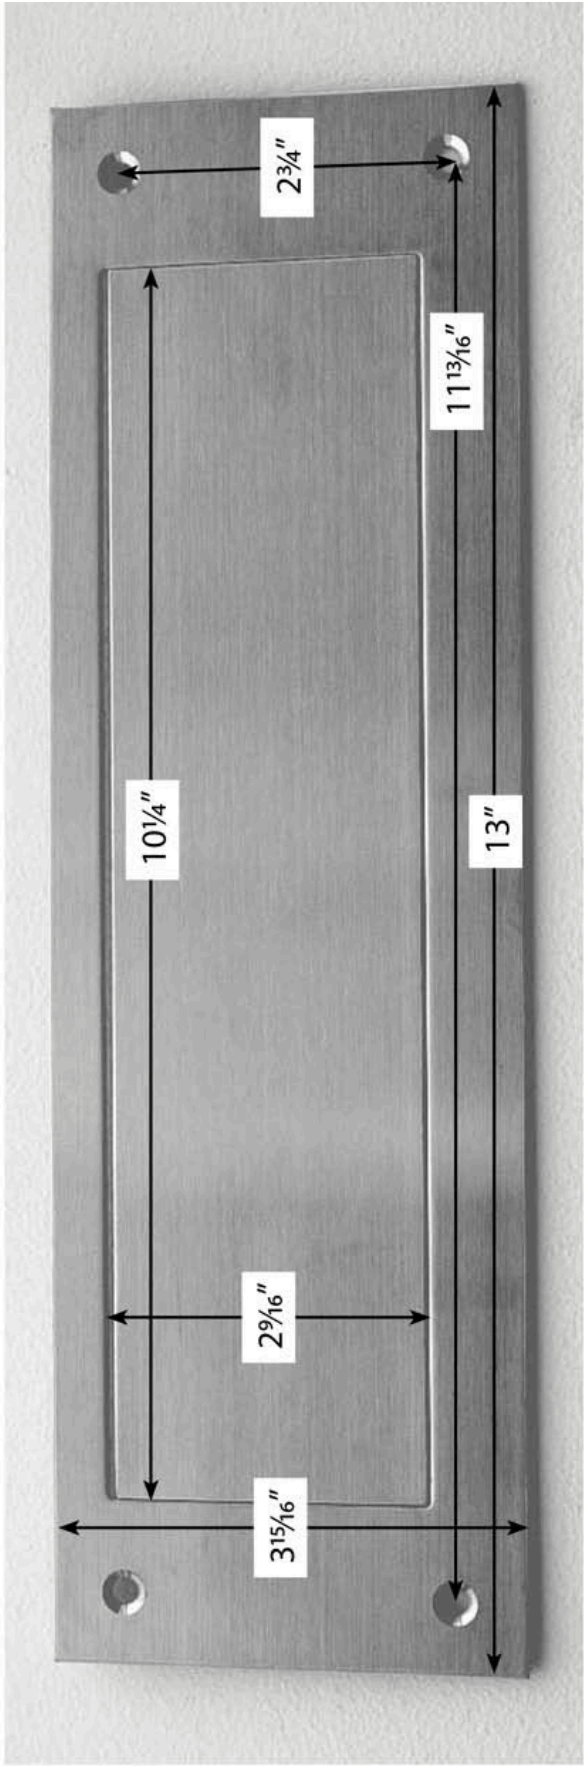

EuropeanHome
Mail Slot Dimensions

Outer (Front)

Outer (Rear)

The Mailbox Works since 1989

www.MailboxWorks.com

800.824.9985

info@mailboxworks.com

EuropeanHome
Mail Slot Dimensions

Inner (Front)

Inner (Rear)

The Mailbox Works since 1989

www.MailboxWorks.com

800.824.9985

info@mailboxworks.com