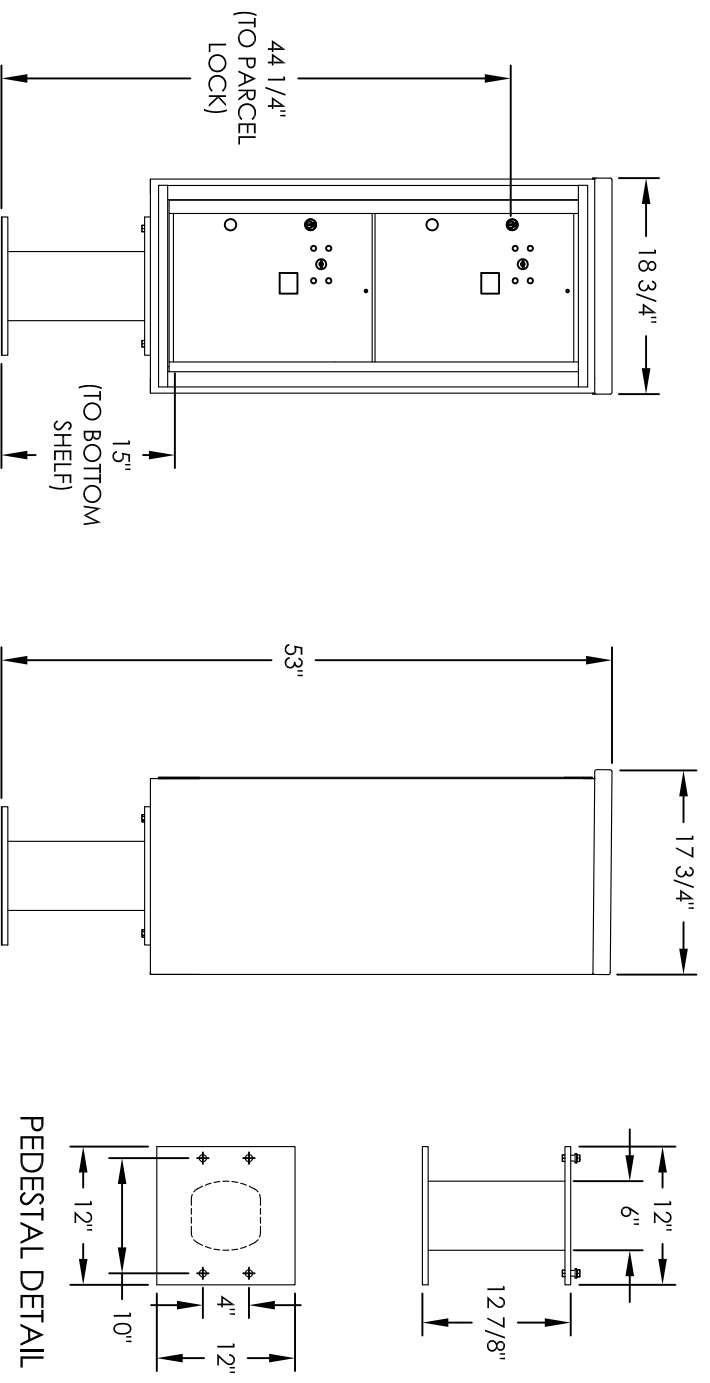

Versatile™ 4C Pedestal Mount Mailbox, 4CADS-2P-P

- NOTES:
1. 4C pedestal units are for private applications only / not USPS Approved.
 2. May be installed outside or inside - see foundation specification details within the 4C Installation Manual.

DESCRIPTION	COMPARTMENT	COMPARTMENT SIZE	QTY.
PARCEL	PL5	17" H x 12" W x 15" D	2

COMPARTMENT CHART

PRODUCT SERIES: VERSATILE™ 4C PEDESTAL MOUNT MAILBOX

1743 Quincy Ave. Suite 151
 Naperville, IL 60540
 800-824-9985
 www.MailboxWorks.com

MODEL	REV
4CADS-2P-P	C
SCALE	LAST REV DATE
NONE	5/14/2014
DRAWING NUMBER	DRAWN BY
4CADS-2P-PCS	SDH