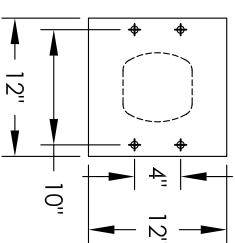

Versatile™ 4C Pedestal Mount Mailbox, 4CADS-04-P

PEDESTAL DETAIL

COMPARTMENT CHART

DOOR TYPE	PART NUMBER	Compartment Size	Number
MAILBOX	MB1	3" H x 12" W x 15" D	4
OUTGOING MAIL	OM1	3" H x 12" W x 15" D	1
PARCEL	PLUS	15" H x 12" W x 15" D	1