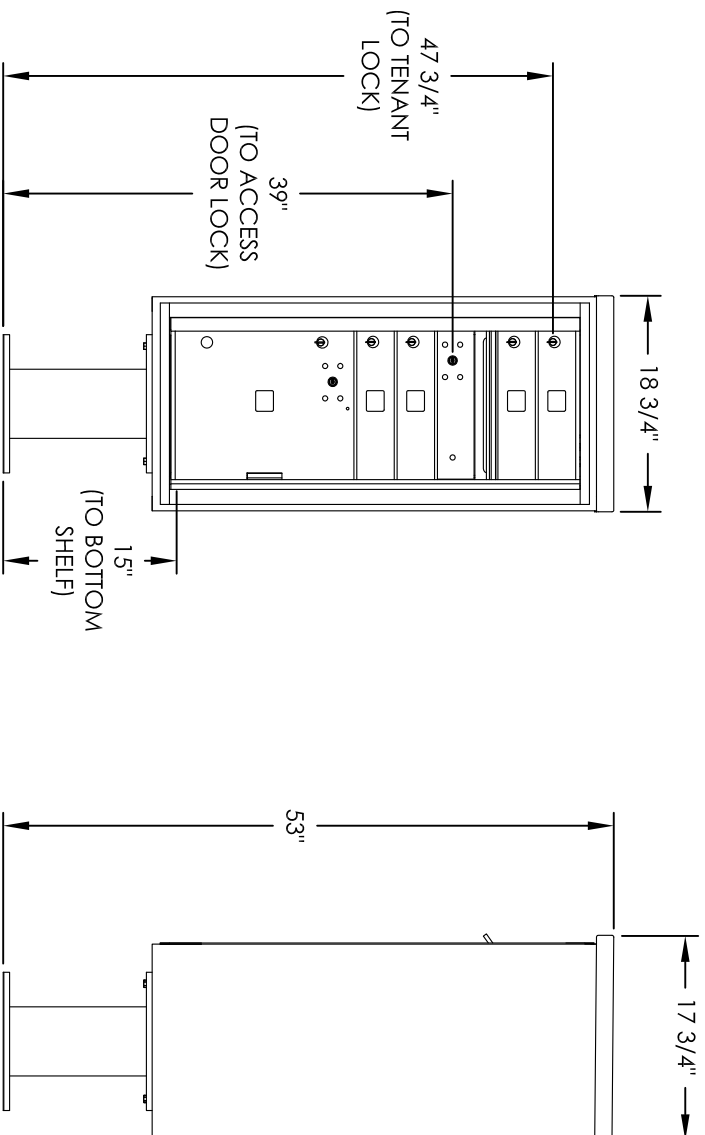

Versatile™ 4C Pedestal Mount Mailbox, 4CADS-04-P

PEDESTAL DETAIL

COMPARTMENT CHART

DOOR TYPE	PART NUMBER	Compartment Size	Number
MAILBOX	MB1	3" H x 12" W x 15" D	4
OUTGOING MAIL	OM1	3" H x 12" W x 15" D	1
PARCEL	PLUS	15" H x 12" W x 15" D	1

PRODUCT SERIES: VERSATILE™ 4C PEDESTAL MOUNT MAILBOX

1743 Quincy Ave. Suite 151
 Naperville, IL 60540
 800-824-9985
 www.MailboxWorks.com

MODEL	4CADS-04-P	REV	B
SCALE	NONE	LAST REV DATE	5/14/2014
DRAWING NUMBER	4CADS-04-PCS	DRAWN BY	SDH