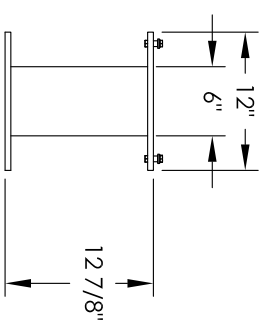

Versatile™ 4C Pedestal Mount Mailbox, 4CADS-04-P

PEDESTAL DETAIL

COMPARTMENT CHART

DOOR TYPE	PART NUMBER	Compartment Size	Number
MAILBOX	MB1	3" H x 12" W x 15" D	4
OUTGOING MAIL	OM1	3" H x 12" W x 15" D	1
PARCEL	PLUS	15" H x 12" W x 15" D	1

PRODUCT SERIES: VERSATILE™ 4C PEDESTAL MOUNT MAILBOX

1743 Quincy Ave. Suite 151
 Naperville, IL 60540
 800-824-9985
 www.MailboxWorks.com

MODEL	4CADS-04-P	REV	B
SCALE	NONE	LAST REV DATE	5/14/2014
DRAWING NUMBER	4CADS-04-PCS	DRAWN BY	SDH