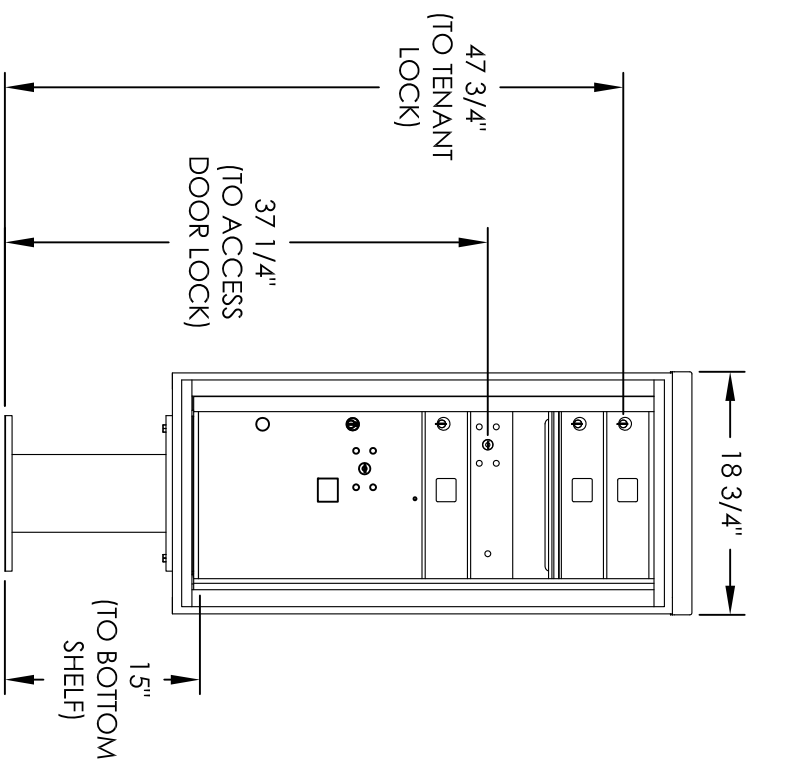

Versatile™ 4C Pedestal Mount Mailbox, 4CADS-03-P

PEDESTAL DETAIL

COMPARTMENT CHART

DOOR TYPE	PART NUMBER	Compartment Size	Number
MAILBOX	MB1	3" H x 12" W x 15" D	3
OUTGOING MAIL	OM2	6-1/2" H x 12" W x 15" D	1
PARCEL	PL5	17" H x 12" W x 15" D	1

PRODUCT SERIES: VERSATILE™ 4C PEDESTAL MOUNT MAILBOX

1743 Quincy Ave. Suite 151
 Naperville, IL 60540
 800-824-9985
 www.MailboxWorks.com

MODEL	4CADS-03-P	REV	A
SCALE	NONE	LAST REV DATE	5/13/2014
DRAWING NUMBER	4CADS-03-PCS	DRAWN BY	SDH