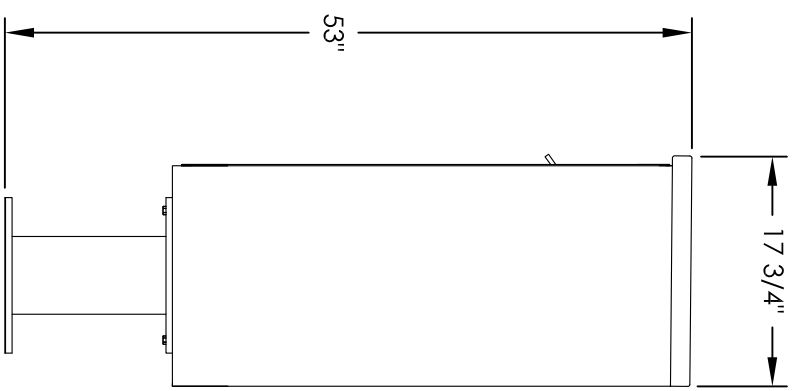

Versatile™ 4C Pedestal Mount Mailbox, 4CADS-03-P

PEDESTAL DETAIL

COMPARTMENT CHART

DOOR TYPE	PART NUMBER	Compartment Size	Number
MAILBOX	MB1	3" H x 12" W x 15" D	3
OUTGOING MAIL	OM2	6-1/2" H x 12" W x 15" D	1
PARCEL	PL5	17" H x 12" W x 15" D	1

PRODUCT SERIES: VERSATILE™ 4C PEDESTAL MOUNT MAILBOX

1743 Quincy Ave. Suite 151
 Naperville, IL 60540
 800-824-9985
 www.MailboxWorks.com

MODEL	4CADS-03-P	REV	A
SCALE	NONE	LAST REV DATE	5/13/2014
DRAWING NUMBER	4CADS-03-PCS	DRAWN BY	SDH