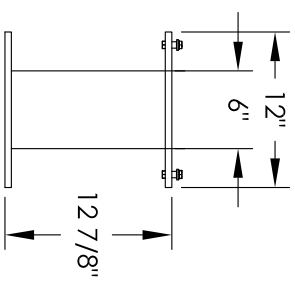

Versatile™ 4C Pedestal Mount Mailbox, 4CADS-03-P

PEDESTAL DETAIL

COMPARTMENT CHART

DOOR TYPE	PART NUMBER	Compartment Size	Number
MAILBOX	MB1	3" H x 12" W x 15" D	3
OUTGOING MAIL	OM2	6-1/2" H x 12" W x 15" D	1
PARCEL	PL5	17" H x 12" W x 15" D	1

PRODUCT SERIES: VERSATILE™ 4C PEDESTAL MOUNT MAILBOX

1743 Quincy Ave. Suite 151
 Naperville, IL 60540
 800-824-9985
 www.MailboxWorks.com

MODEL	4CADS-03-P	REV	A
SCALE	NONE	LAST REV DATE	5/13/2014
DRAWING NUMBER	4CADS-03-PCS	DRAWN BY	SDH