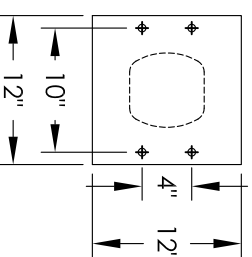

Versatile™ 4C Pedestal Mount Mailbox, 4CADS-01-P

PEDESTAL DETAIL

COMPARTMENT CHART

| DOOR TYPE | PART NUMBER | Compartment Size | Number |
|---------------|-------------|---------------------------|--------|
| MAILBOX | MB2 | 6-1/2" H x 12" W x 15" D | 1 |
| OUTGOING MAIL | OM2 | 6-1/2" H x 12" W x 15" D | 1 |
| PARCEL | PL6 | 20-1/2" H x 12" W x 15" D | 1 |

PRODUCT SERIES: VERSATILE™ 4C PEDESTAL MOUNT MAILBOX

1743 Quincy Ave. Suite 151
 Naperville, IL 60540
 800-824-9985
 www.MailboxWorks.com

| MODEL | 4CADS-01-P | REV | A |
|----------------|--------------|---------------|-----------|
| SCALE | NONE | LAST REV DATE | 5/14/2014 |
| DRAWING NUMBER | 4CADS-01-PCS | DRAWN BY | SDH |