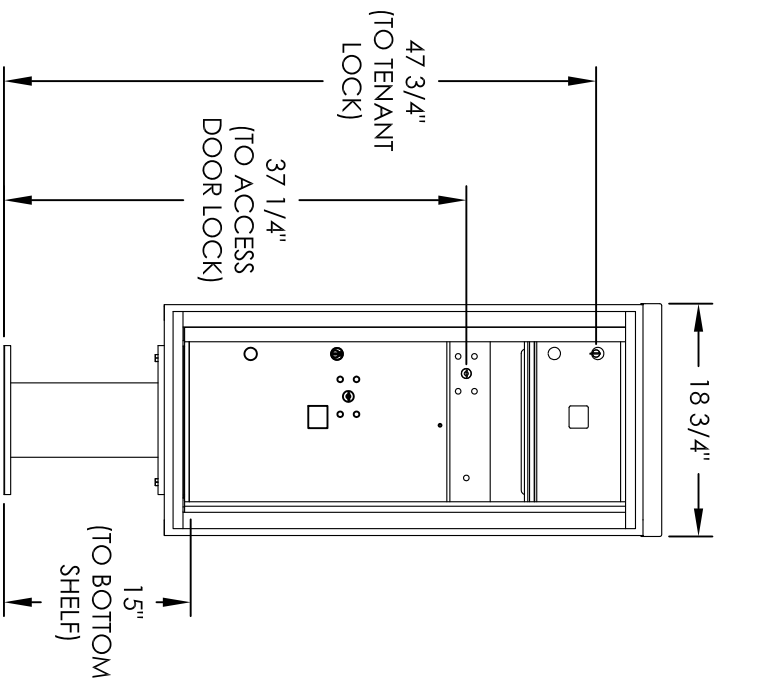

Versatile™ 4C Pedestal Mount Mailbox, 4CADS-01-P

PEDESTAL DETAIL

COMPARTMENT CHART

| DOOR TYPE | PART NUMBER | Compartment Size | Number |
|---------------|-------------|---------------------------|--------|
| MAILBOX | MB2 | 6-1/2" H x 12" W x 15" D | 1 |
| OUTGOING MAIL | OM2 | 6-1/2" H x 12" W x 15" D | 1 |
| PARCEL | PL6 | 20-1/2" H x 12" W x 15" D | 1 |

PRODUCT SERIES: VERSATILE™ 4C PEDESTAL MOUNT MAILBOX

1743 Quincy Ave. Suite 151
 Naperville, IL 60540
 800-824-9985
 www.MailboxWorks.com

| MODEL | 4CADS-01-P | REV | A |
|----------------|--------------|---------------|-----------|
| SCALE | NONE | LAST REV DATE | 5/14/2014 |
| DRAWING NUMBER | 4CADS-01-PCS | DRAWN BY | SDH |