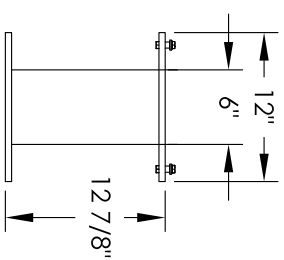

Versatile™ 4C Pedestal Mount Mailbox, 4CADS-01-P

PEDESTAL DETAIL

COMPARTMENT CHART

| DOOR TYPE | PART NUMBER | Compartment Size | Number |
|---------------|-------------|---------------------------|--------|
| MAILBOX | MB2 | 6-1/2" H x 12" W x 15" D | 1 |
| OUTGOING MAIL | OM2 | 6-1/2" H x 12" W x 15" D | 1 |
| PARCEL | PL6 | 20-1/2" H x 12" W x 15" D | 1 |

PRODUCT SERIES: VERSATILE™ 4C PEDESTAL MOUNT MAILBOX

1743 Quincy Ave. Suite 151
 Naperville, IL 60540
 800-824-9985
 www.MailboxWorks.com

| MODEL | 4CADS-01-P | REV | A |
|----------------|--------------|---------------|-----------|
| SCALE | NONE | LAST REV DATE | 5/14/2014 |
| DRAWING NUMBER | 4CADS-01-PCS | DRAWN BY | SDH |