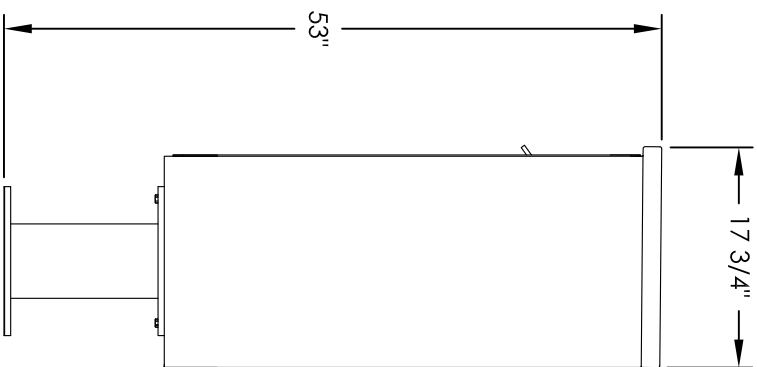

Versatile™ 4C Pedestal Mount Mailbox, 4CADS-01-P

PEDESTAL DETAIL

COMPARTMENT CHART

| DOOR TYPE | PART NUMBER | Compartment Size | Number |
|---------------|-------------|---------------------------|--------|
| MAILBOX | MB2 | 6-1/2" H x 12" W x 15" D | 1 |
| OUTGOING MAIL | OM2 | 6-1/2" H x 12" W x 15" D | 1 |
| PARCEL | PL6 | 20-1/2" H x 12" W x 15" D | 1 |

PRODUCT SERIES: VERSATILE™ 4C PEDESTAL MOUNT MAILBOX

1743 Quincy Ave. Suite 151
 Naperville, IL 60540
 800-824-9985
 www.MailboxWorks.com

| MODEL | 4CADS-01-P | REV | A |
|----------------|--------------|---------------|-----------|
| SCALE | NONE | LAST REV DATE | 5/14/2014 |
| DRAWING NUMBER | 4CADS-01-PCS | DRAWN BY | SDH |