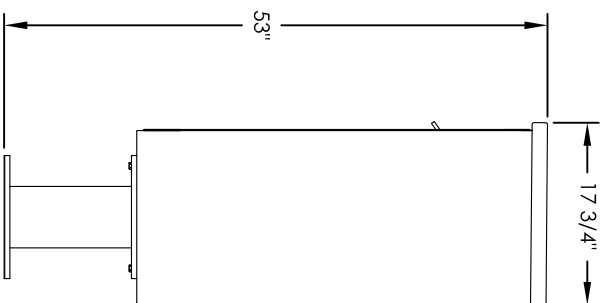

Versatile™ 4C Pedestal Mount Mailbox, 4CADD-10-P

PEDESTAL DETAIL

COMPARTMENT CHART

DESCRIPTION	COMPARTMENT	COMPARTMENT SIZE	QTY.
MAILBOX	MB1	3" H x 12" W x 15" D	10
OUTGOING MAIL	OM2	6-1/2" H x 12" W x 15" D	1
PARCEL	PL4	13-1/2" H x 12" W x 15" D	2

PRODUCT SERIES: VERSATILE™ 4C PEDESTAL MOUNT MAILBOX

- NOTES:
- 4C pedestal units are for private applications only / not USPS Approved.
 - May be installed outside or inside - see foundation specification details within the 4C Installation Manual.