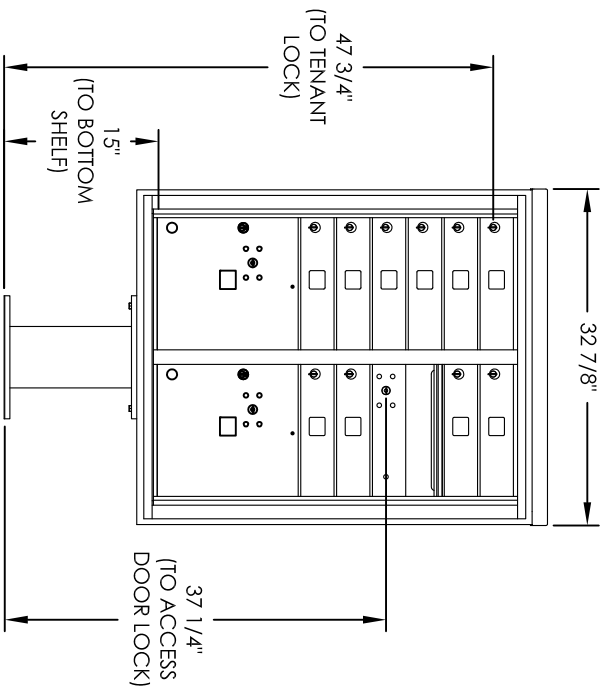

Versatile™ 4C Pedestal Mount Mailbox, 4CADD-10-P

PEDESTAL DETAIL

COMPARTMENT CHART

DESCRIPTION	COMPARTMENT	COMPARTMENT SIZE	QTY.
MAILBOX	MB1	3" H x 12" W x 15" D	10
OUTGOING MAIL	OM2	6-1/2" H x 12" W x 15" D	1
PARCEL	PL4	13-1/2" H x 12" W x 15" D	2

PRODUCT SERIES: VERSATILE™ 4C PEDESTAL MOUNT MAILBOX

- NOTES:
- 4C pedestal units are for private applications only / not USPS Approved.
 - May be installed outside or inside - see foundation specification details within the 4C Installation Manual.