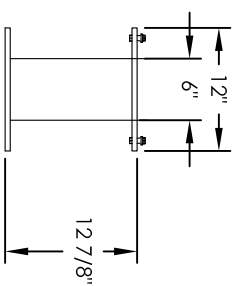

Versatile™ 4C Pedestal Mount Mailbox, 4CADD-10-P

PEDESTAL DETAIL

COMPARTMENT CHART

DESCRIPTION	COMPARTMENT	COMPARTMENT SIZE	QTY.
MAILBOX	MB1	3" H x 12" W x 15" D	10
OUTGOING MAIL	OM2	6-1/2" H x 12" W x 15" D	1
PARCEL	PL4	13-1/2" H x 12" W x 15" D	2