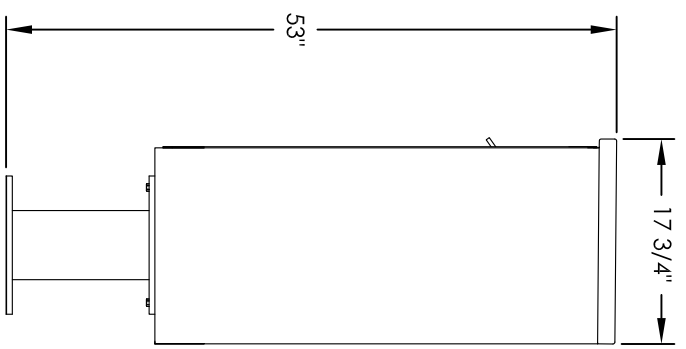

Versatile™ 4C Pedestal Mount Mailbox, 4CADD-09-P

PEDESTAL DETAIL

COMPARTMENT CHART

DESCRIPTION	COMPARTMENT	COMPARTMENT SIZE	QTY.
MAILBOX	MB1	3" H x 12" W x 15" D	9
OUTGOING MAIL	OM1	3" H x 12" W x 15" D	1
PARCEL	PL15	15" H x 12" W x 15" D	2

PRODUCT SERIES: VERSATILE™ 4C PEDESTAL MOUNT MAILBOX

- NOTES:
1. 4C pedestal units are for private applications only / not USPS Approved.
 2. May be installed outside or inside - see foundation specification details within the 4C Installation Manual.