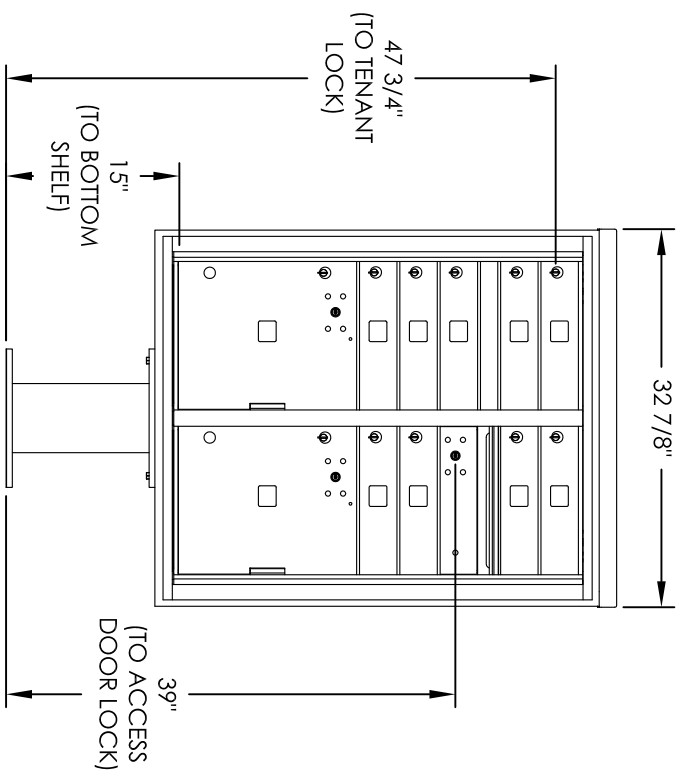

Versatile™ 4C Pedestal Mount Mailbox, 4CADD-09-P

PEDESTAL DETAIL

COMPARTMENT CHART

DESCRIPTION	COMPARTMENT	COMPARTMENT SIZE	QTY.
MAILBOX	MB1	3" H x 12" W x 15" D	9
OUTGOING MAIL	OM1	3" H x 12" W x 15" D	1
PARCEL	PL15	15" H x 12" W x 15" D	2

PRODUCT SERIES: VERSATILE™ 4C PEDESTAL MOUNT MAILBOX

- NOTES:
1. 4C pedestal units are for private applications only / not USPS Approved.
 2. May be installed outside or inside - see foundation specification details within the 4C Installation Manual.