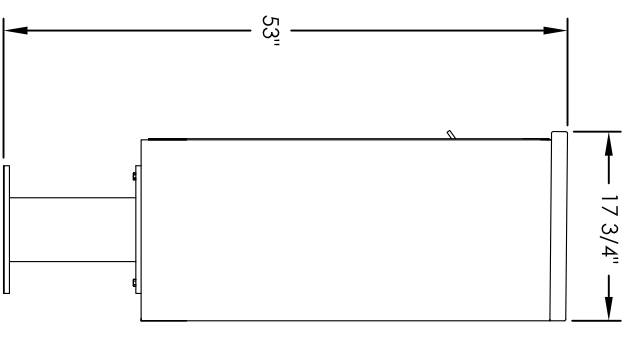

# Versatile™ 4C Pedestal Mount Mailbox, 4CADD-07-P

PEDESTAL DETAIL

## COMPARTMENT CHART

DESCRIPTION	COMPARTMENT	COMPARTMENT SIZE	QTY.
MAILBOX	MB1	3" H x 12" W x 15" D	7
OUTGOING MAIL	OM2	6-1/2" H x 12" W x 15" D	1
PARCEL	PL5	17" H x 12" W x 15" D	1
PARCEL	PL6	20-1/2" H x 12" W x 15" D	1