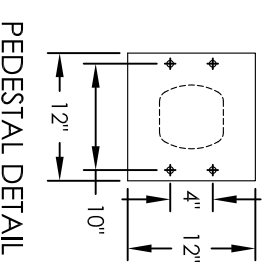

# Versatile™ 4C Pedestal Mount Mailbox, 4CADD-07-P

PEDESTAL DETAIL

## COMPARTMENT CHART

DESCRIPTION	COMPARTMENT	COMPARTMENT SIZE	QTY.
MAILBOX	MB1	3" H x 12" W x 15" D	7
OUTGOING MAIL	OM2	6-1/2" H x 12" W x 15" D	1
PARCEL	PL5	17" H x 12" W x 15" D	1
PARCEL	PL6	20-1/2" H x 12" W x 15" D	1