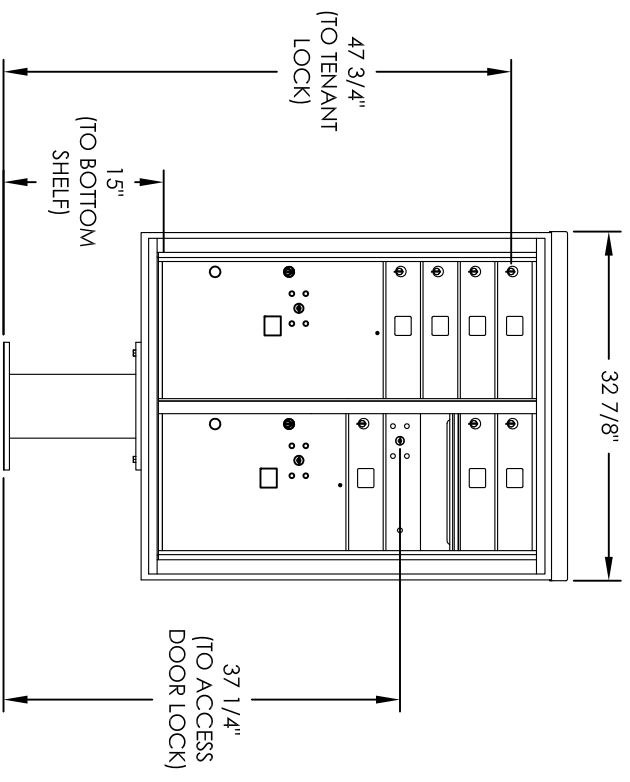

# Versatile™ 4C Pedestal Mount Mailbox, 4CADD-07-P

PEDESTAL DETAIL

## COMPARTMENT CHART

DESCRIPTION	COMPARTMENT	COMPARTMENT SIZE	QTY.
MAILBOX	MB1	3" H x 12" W x 15" D	7
OUTGOING MAIL	OM2	6-1/2" H x 12" W x 15" D	1
PARCEL	PL5	17" H x 12" W x 15" D	1
PARCEL	PL6	20-1/2" H x 12" W x 15" D	1

PRODUCT SERIES: VERSATILE™ 4C PEDESTAL MOUNT MAILBOX

- NOTES:
1. 4C pedestal units are for private applications only / not USPS Approved.
  2. May be installed outside or inside - see foundation specification details within the 4C Installation Manual.