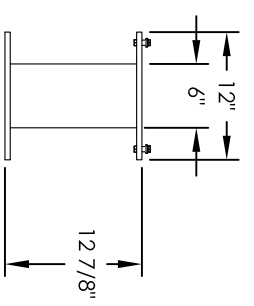

# Versatile™ 4C Pedestal Mount Mailbox, 4CADD-07-P

PEDESTAL DETAIL

## COMPARTMENT CHART

DESCRIPTION	COMPARTMENT	COMPARTMENT SIZE	QTY.
MAILBOX	MB1	3" H x 12" W x 15" D	7
OUTGOING MAIL	OM2	6-1/2" H x 12" W x 15" D	1
PARCEL	PL5	17" H x 12" W x 15" D	1
PARCEL	PL6	20-1/2" H x 12" W x 15" D	1