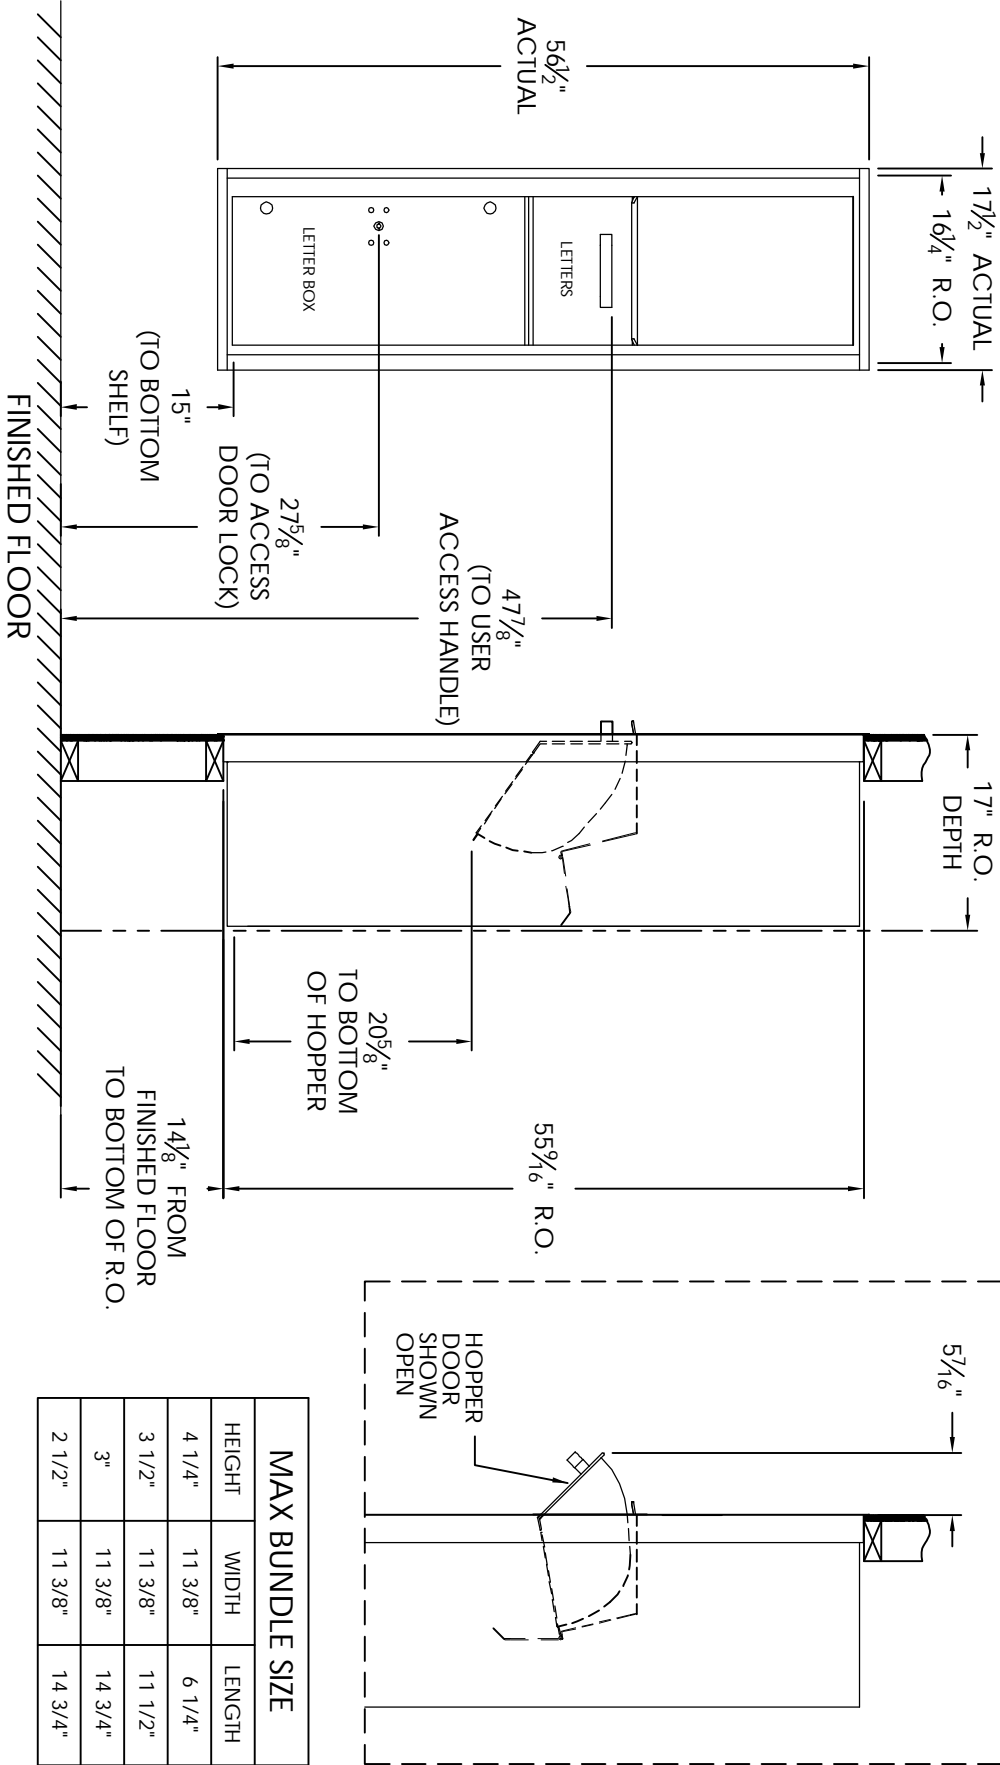

Versatile™ 4C COLLECTION BOX, 4C16S-HOP

MAX BUNDLE SIZE			
HEIGHT	WIDTH	LENGTH	
4 1/4"	11 3/8"	6 1/4"	
3 1/2"	11 3/8"	11 1/2"	
3"	11 3/8"	14 3/4"	
2 1/2"	11 3/8"	14 3/4"	

PRODUCT SERIES: VERSATILE™ 4C COLLECTION BOX

1743 Quincy Ave. Suite 151
 Naperville, IL 60540
 800-824-9985
 www.MailboxWorks.com

MODEL	4C16S-HOP	REV	C
SCALE	NONE	LAST REV DATE	7/02/2014
DRAWING NUMBER	4C16S-HOPCS	DRAWN BY	TNS

- NOTES:
1. 4C Collection boxes are USPS Approved.
 2. Module may be recessed, surface, or pedestal mounted and coordinates with Florence versatile™ 4C mailbox modules, see installation manual for details.
 3. Collection Box compartment size is 20 5/8" H x 12" W x 15"D.
 4. Fixed top panel is for security purposes and is not usable.