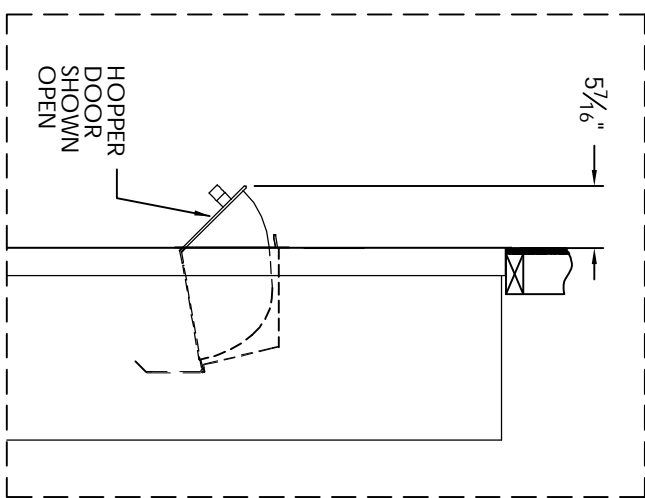

Versatile™ 4C COLLECTION BOX, 4C16S-HOP

MAX BUNDLE SIZE			
HEIGHT	WIDTH	LENGTH	
4 1/4"	11 3/8"	6 1/4"	
3 1/2"	11 3/8"	11 1/2"	
3"	11 3/8"	14 3/4"	
2 1/2"	11 3/8"	14 3/4"	

PRODUCT SERIES: VERSATILE™ 4C COLLECTION BOX

1743 Quincy Ave. Suite 151
 Naperville, IL 60540
 800-824-9985
 www.MailboxWorks.com

MODEL	4C16S-HOP	REV	C
SCALE	NONE	LAST REV DATE	7/02/2014
DRAWING NUMBER	4C16S-HOPCS	DRAWN BY	TNS

- NOTES:
1. 4C Collection boxes are USPS Approved.
 2. Module may be recessed, surface, or pedestal mounted and coordinates with Florence versatile™ 4C mailbox modules, see installation manual for details.
 3. Collection Box compartment size is 20 5/8" H x 12" W x 15"D.
 4. Fixed top panel is for security purposes and is not usable.