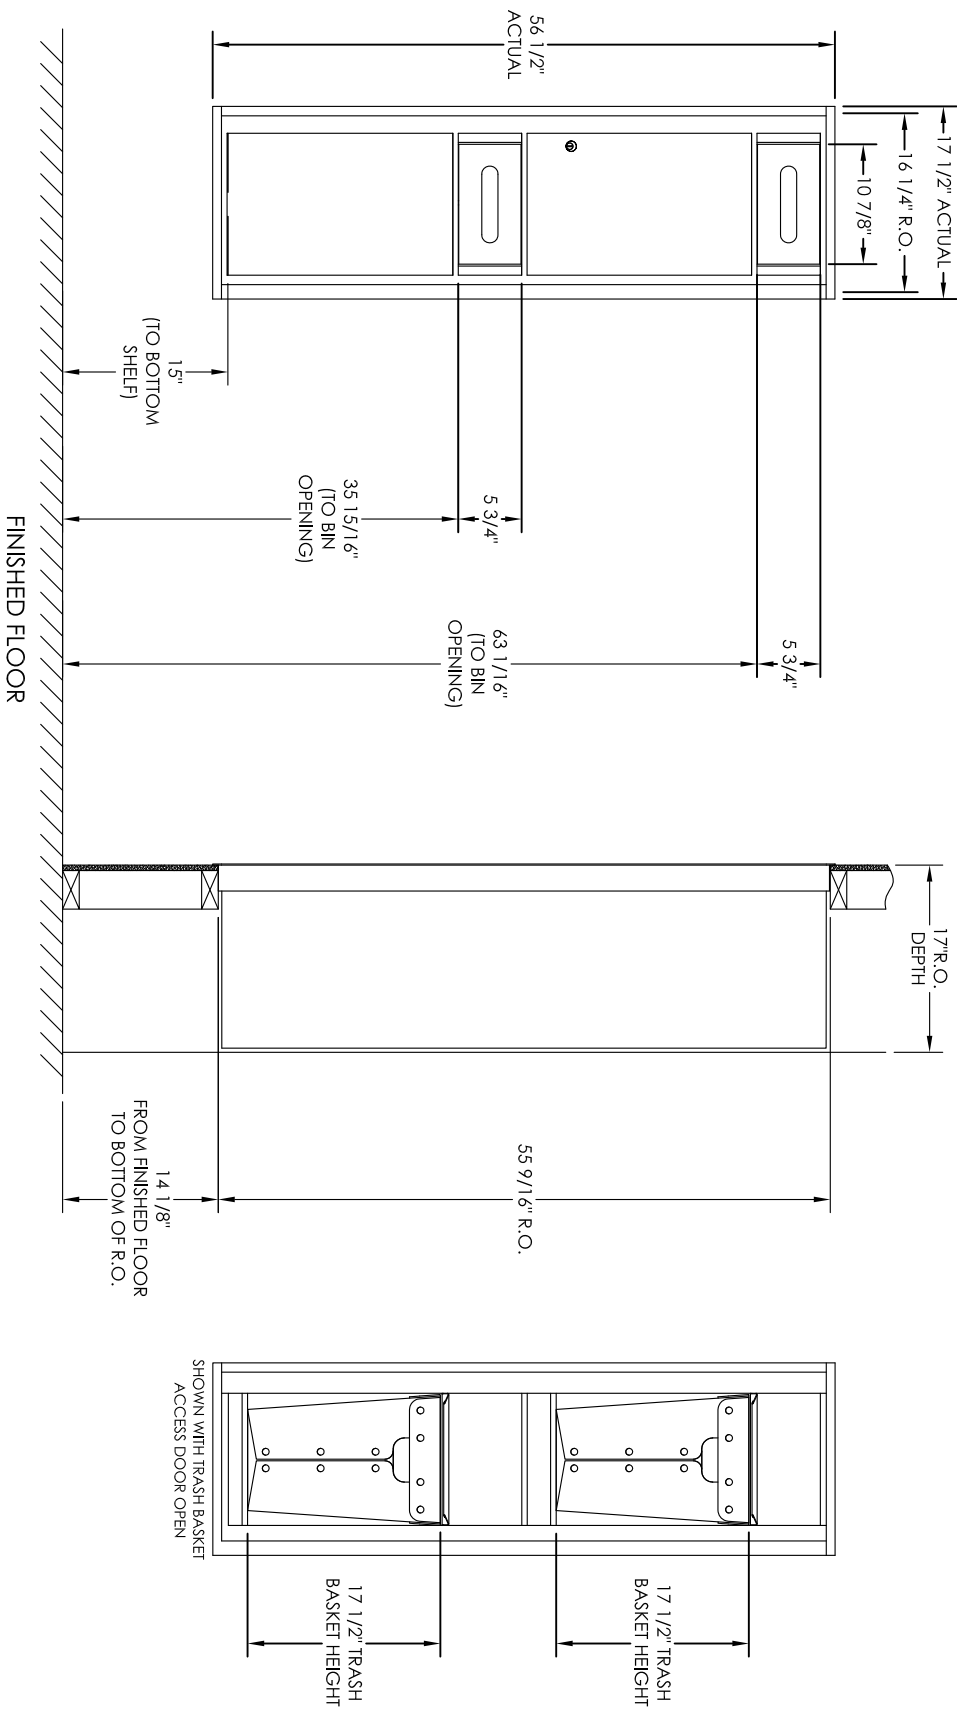

# versatile™ 4C Trash/Recycling Bin, 4C16S-BIN

- Notes:
1. 4C Trash/Recycling Bins are for private application only / not USPS Approved.
  2. Module may be recessed, surface, or pedestal mounted and coordinates with Florence 4C mailbox modules; see installation manual for details.
  3. Includes (2) trash/recycling compartments, (2) 10-gallon trash baskets made of recycled plastic and customized to compartments (Note: trash bag furnished by others).

PRODUCT SERIES: VERSATILE™ 4C TRASH/RECYCLING BIN

**the Mailbox Works**

1743 Quincy Ave. Suite 151  
 Naperville, IL 60540  
 800-824-9985

[www.MailboxWorks.com](http://www.MailboxWorks.com)

MODEL	4C16S-BIN	REV	B
SCALE	NONE	LAST REV DATE	6/17/14
DRAWING NUMBER	4C16S-BINCS	DRAWN BY	AFD