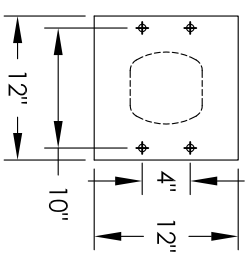

# Versatile™ 4C Pedestal Mount Mailbox, 4C16S-3P-P

PEDESTAL DETAIL

## COMPARTMENT CHART

DESCRIPTION	COMPARTMENT	COMPARTMENT SIZE	NUMBER
PARCEL LOCKER	PL5	15" H x 12" W x 15" D	1
PARCEL LOCKER	PL5	17" H x 12" W x 15" D	1
PARCEL LOCKER	PL6	20-1/2" H x 12" W x 15" D	1

PRODUCT SERIES: VERSATILE™ 4C PEDESTAL MOUNT MAILBOX