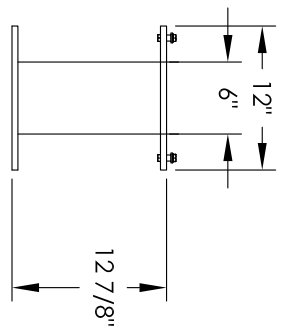

# Versatile™ 4C Pedestal Mount Mailbox, 4C16S-3P-P

PEDESTAL DETAIL

## COMPARTMENT CHART

DESCRIPTION	COMPARTMENT	COMPARTMENT SIZE	NUMBER
PARCEL LOCKER	PL5	15" H x 12" W x 15" D	1
PARCEL LOCKER	PL5	17" H x 12" W x 15" D	1
PARCEL LOCKER	PL6	20-1/2" H x 12" W x 15" D	1

PRODUCT SERIES: VERSATILE™ 4C PEDESTAL MOUNT MAILBOX