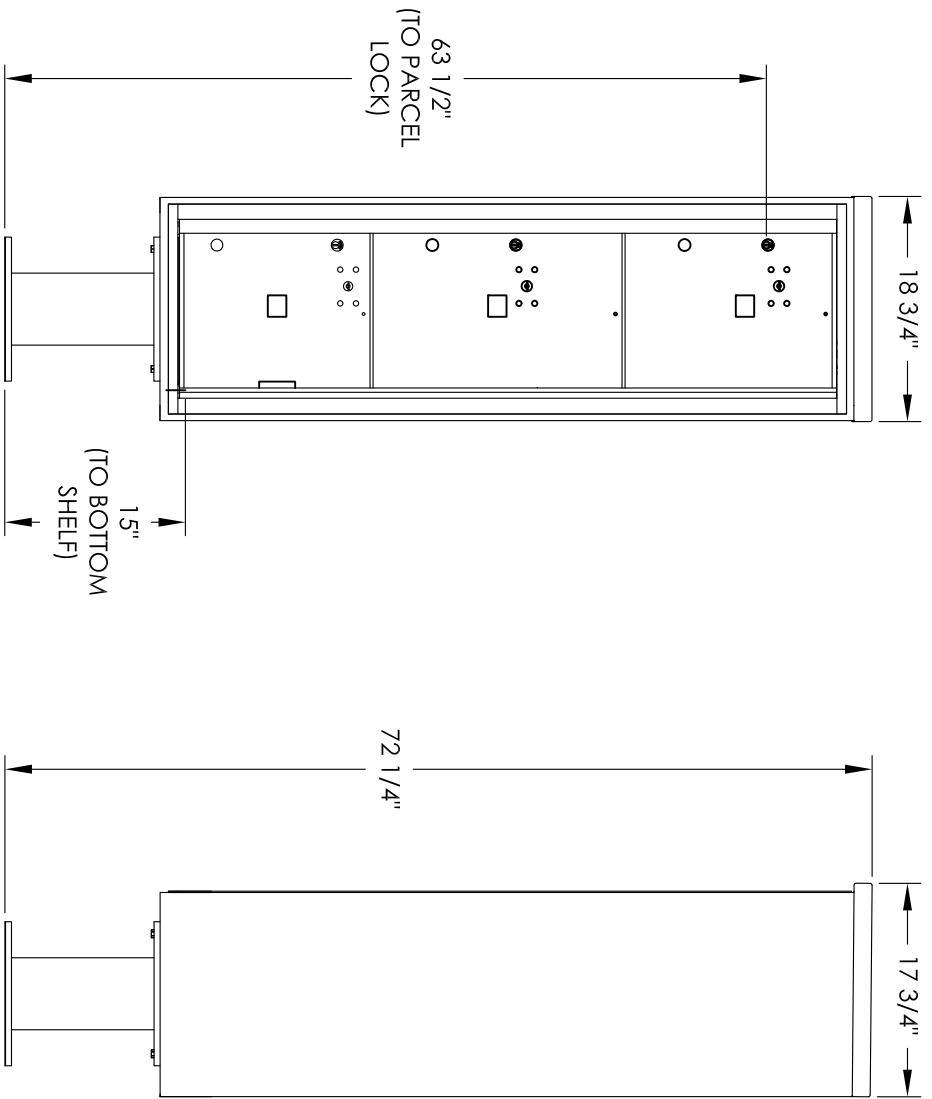

# Versatile™ 4C Pedestal Mount Mailbox, 4C16S-3P-P

PEDESTAL DETAIL

## COMPARTMENT CHART

DESCRIPTION	COMPARTMENT	COMPARTMENT SIZE	NUMBER
PARCEL LOCKER	PL5	15" H x 12" W x 15" D	1
PARCEL LOCKER	PL5	17" H x 12" W x 15" D	1
PARCEL LOCKER	PL6	20-1/2" H x 12" W x 15" D	1

PRODUCT SERIES: VERSATILE™ 4C PEDESTAL MOUNT MAILBOX