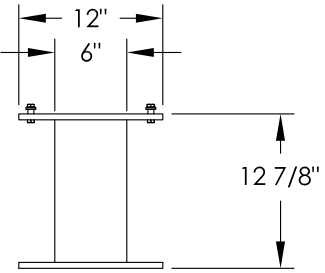

versatile™ 4C Pedestal Mount Mailbox, 4C16S-09-P

PEDESTAL DETAIL

COMPARTMENT CHART

DESCRIPTION	COMPARTMENT	COMPARTMENT SIZE	QTY.
MAILBOX	MB1	3" H x 12" W x 15" D	9
OUTGOING MAIL	OM2	6-1/2" H x 12" W x 15" D	1
PARCEL	PL15	15" H x 12" W x 15" D	1