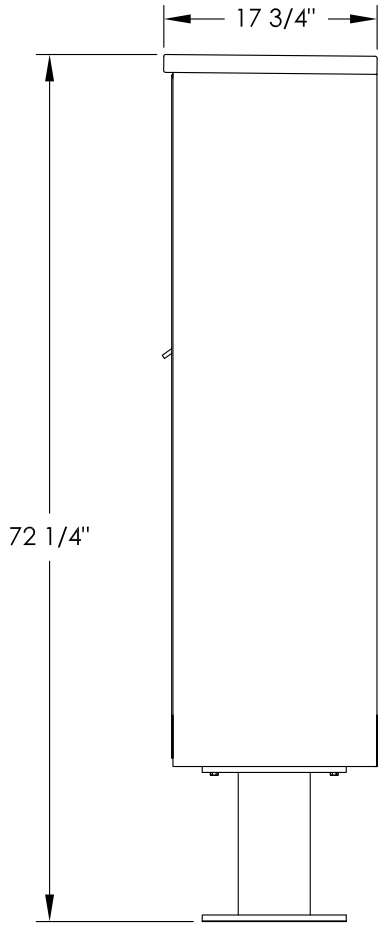

versatile™ 4C Pedestal Mount Mailbox, 4C16S-09-P

PEDESTAL DETAIL

COMPARTMENT CHART

DESCRIPTION	COMPARTMENT	COMPARTMENT SIZE	QTY.
MAILBOX	MB1	3" H x 12" W x 15" D	9
OUTGOING MAIL	OM2	6-1/2" H x 12" W x 15" D	1
PARCEL	PL15	15" H x 12" W x 15" D	1