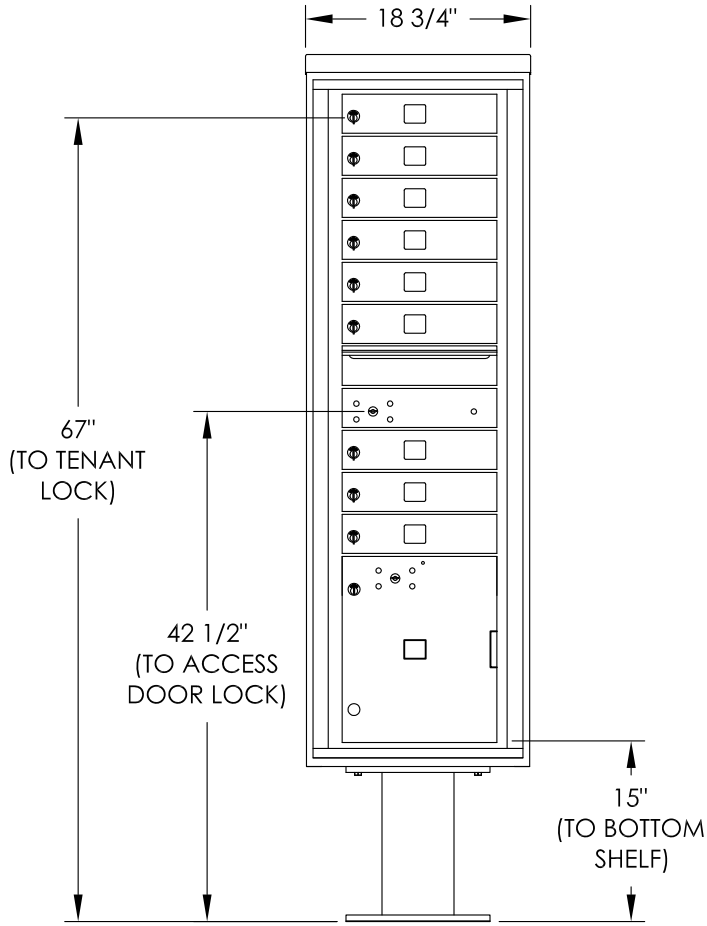

versatile™ 4C Pedestal Mount Mailbox, 4C16S-09-P

PEDESTAL DETAIL

COMPARTMENT CHART

DESCRIPTION	COMPARTMENT	COMPARTMENT SIZE	QTY.
MAILBOX	MB1	3" H x 12" W x 15" D	9
OUTGOING MAIL	OM2	6-1/2" H x 12" W x 15" D	1
PARCEL	PL15	15" H x 12" W x 15" D	1

- NOTES:
 1. 4C pedestal units are for private applications only / not USPS Approved.
 2. May be installed outside or inside - see foundation specification details within the 4C Installation Manual.

PRODUCT SERIES: VERSATILE™ 4C PEDESTAL MOUNT