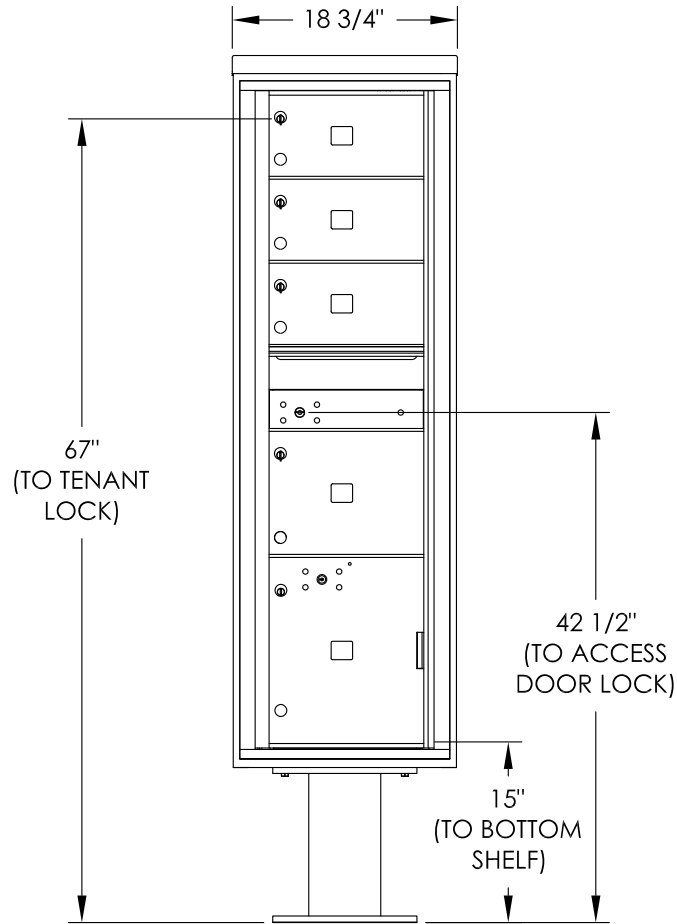

versatile™ 4C Pedestal Mount Mailbox, 4C16S-04-P

PEDESTAL DETAIL

COMPARTMENT CHART

DESCRIPTION	COMPARTMENT	COMPARTMENT SIZE	QTY.
MAILBOX	MB2	6 1/2" H x 12" W x 15" D	3
MAILBOX	MB3	10" H x 12" W x 15" D	1
OUTGOING MAIL	OM2	6 1/2" H x 12" W x 15" D	1
PARCEL LOCKER	PL15	15" H x 12" W x 15" D	1

NOTES:

1. 4C pedestal units are for private applications only / not USPS Approved.
2. May be installed outside or inside - see foundation specification details within the 4C Installation Manual.

PRODUCT SERIES: