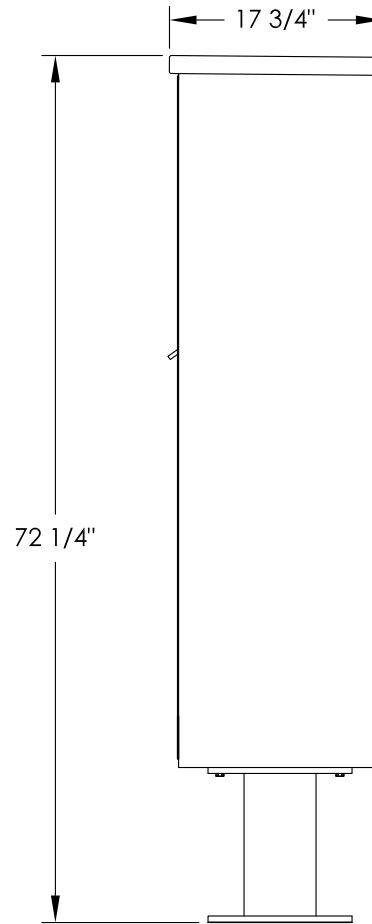

versatile™ 4C Pedestal Mount Mailbox, 4C16S-04-P

PEDESTAL DETAIL

COMPARTMENT CHART

DESCRIPTION	COMPARTMENT	COMPARTMENT SIZE	QTY.
MAILBOX	MB2	6 1/2" H x 12" W x 15" D	3
MAILBOX	MB3	10" H x 12" W x 15" D	1
OUTGOING MAIL	OM2	6 1/2" H x 12" W x 15" D	1
PARCEL LOCKER	PL15	15" H x 12" W x 15" D	1

VERSATILE™ 4C PEDESTAL MOUNT MAILBOX

1743 Quincy Ave. Suite 151
 Naperville, IL 60540
 800-824-9985
 www.MailboxWorks.com

MODEL	4C16S-04-P	REV	C
SCALE	NONE	LAST REV DATE	5/14/2014
DRAWING NUMBER	4C16S-04-PCS	DRAWN BY	SDH