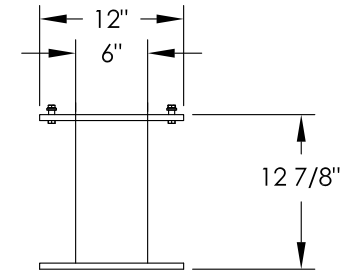

versatile™ 4C Pedestal Mount Mailbox, 4C16S-04-P

PEDESTAL DETAIL

COMPARTMENT CHART

DESCRIPTION	COMPARTMENT	COMPARTMENT SIZE	QTY.
MAILBOX	MB2	6 1/2" H x 12" W x 15" D	3
MAILBOX	MB3	10" H x 12" W x 15" D	1
OUTGOING MAIL	OM2	6 1/2" H x 12" W x 15" D	1
PARCEL LOCKER	PL15	15" H x 12" W x 15" D	1