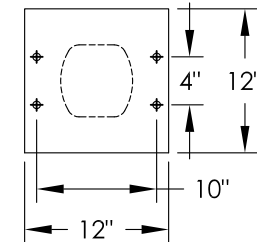

versatile™ 4C Pedestal Mount Mailbox, 4C16S-04-P

PEDESTAL DETAIL

COMPARTMENT CHART

DESCRIPTION	COMPARTMENT	COMPARTMENT SIZE	QTY.
MAILBOX	MB2	6 1/2" H x 12" W x 15" D	3
MAILBOX	MB3	10" H x 12" W x 15" D	1
OUTGOING MAIL	OM2	6 1/2" H x 12" W x 15" D	1
PARCEL LOCKER	PL15	15" H x 12" W x 15" D	1