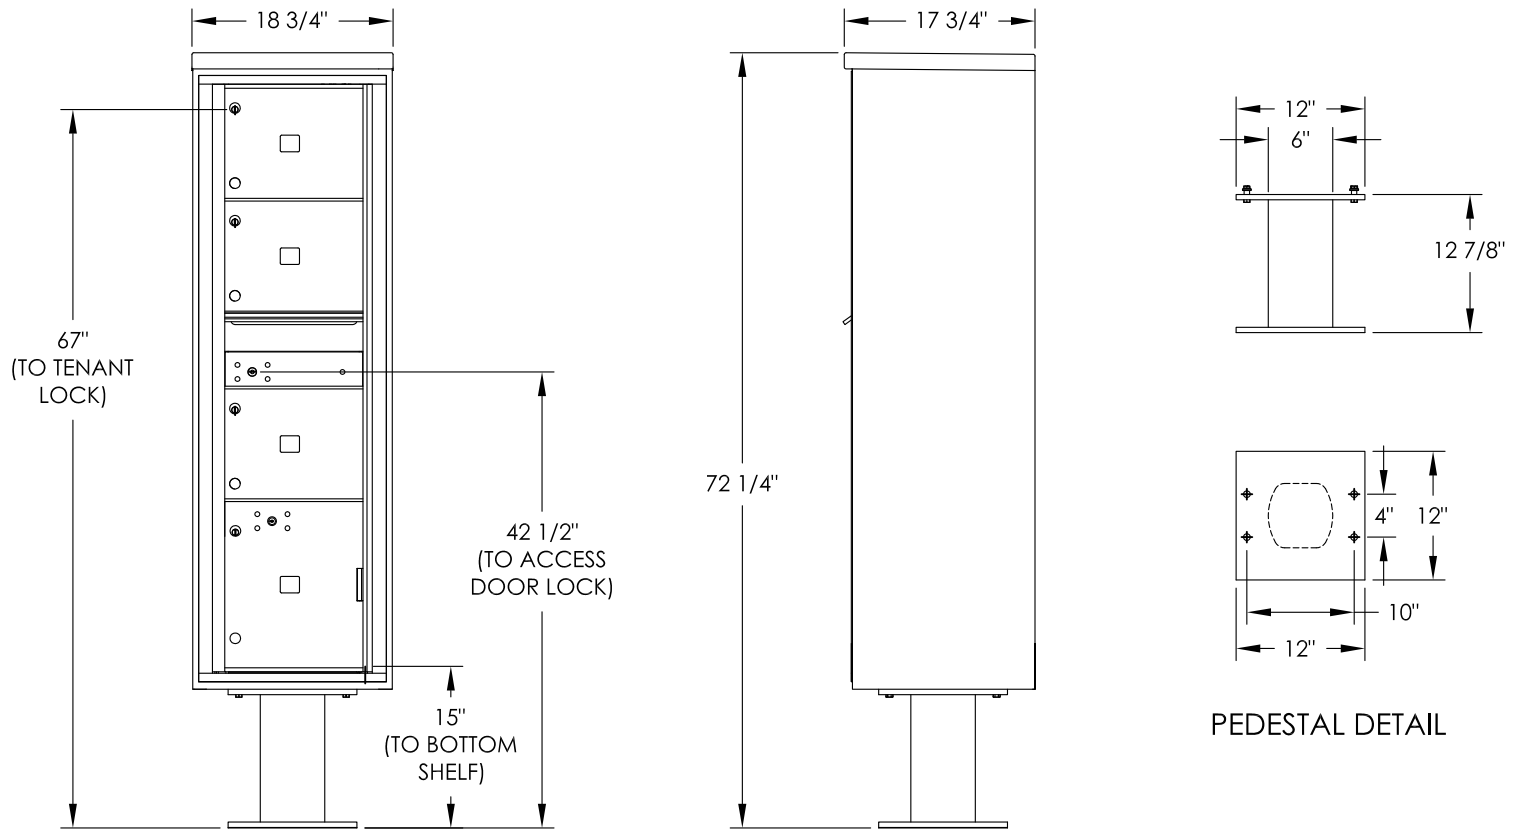

versatile™ 4C Pedestal Mount Mailbox, 4C16S-03-P

COMPARTMENT CHART

DESCRIPTION	COMPARTMENT	COMPARTMENT SIZE	QTY.
MAILBOX	MB3	10" H x 12" W x 15" D	3
OUTGOING MAIL	OM2	6 1/2" H x 12" W x 15" D	1
PARCEL	PL15	15" H x 12" W x 15" D	1

NOTES:

1. 4C pedestal units are for private applications only / not USPS Approved.
2. May be installed outside or inside - see foundation specification details within the 4C Installation Manual.

PRODUCT SERIES: