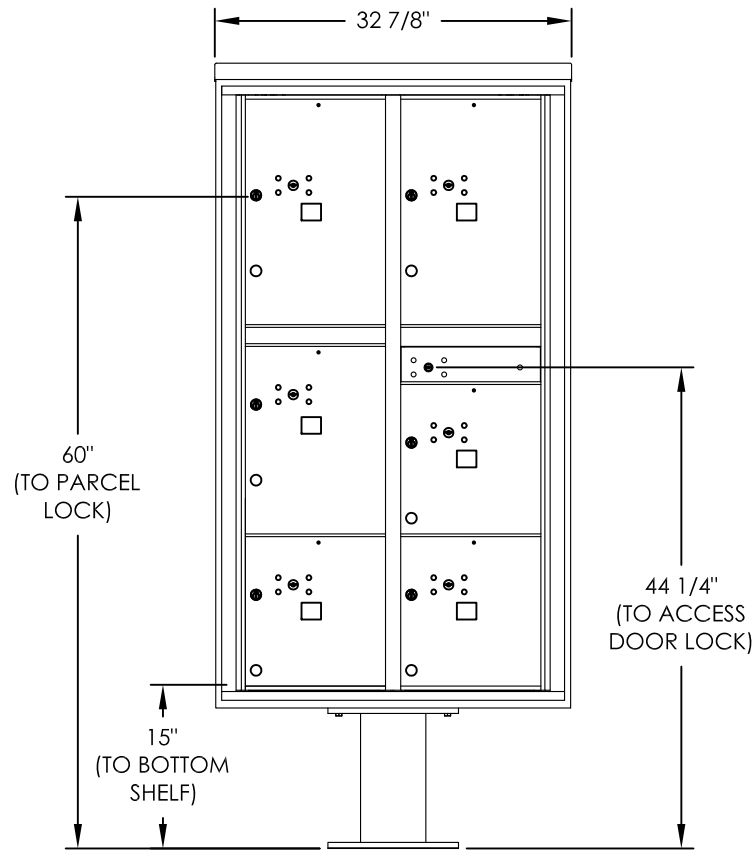

versatile™ 4C Pedestal Mount Mailbox, 4C16D-6P-P

COMPARTMENT CHART

DESCRIPTION	COMPARTMENT	COMPARTMENT SIZE	QTY.
PARCEL	PL4	13-1/2" H x 12" W x 15" D	3
PARCEL	PL5	17" H x 12" W x 15" D	1
PARCEL	PL6	20-1/2" H x 12" W x 15" D	2

NOTES:

- 4C pedestal units are for private applications only / not USPS Approved.
- May be installed outside or inside - see foundation specification details within the 4C Installation Manual.

PRODUCT SERIES: VERSATILE™ 4C PEDESTAL MOUNT MAILBOX