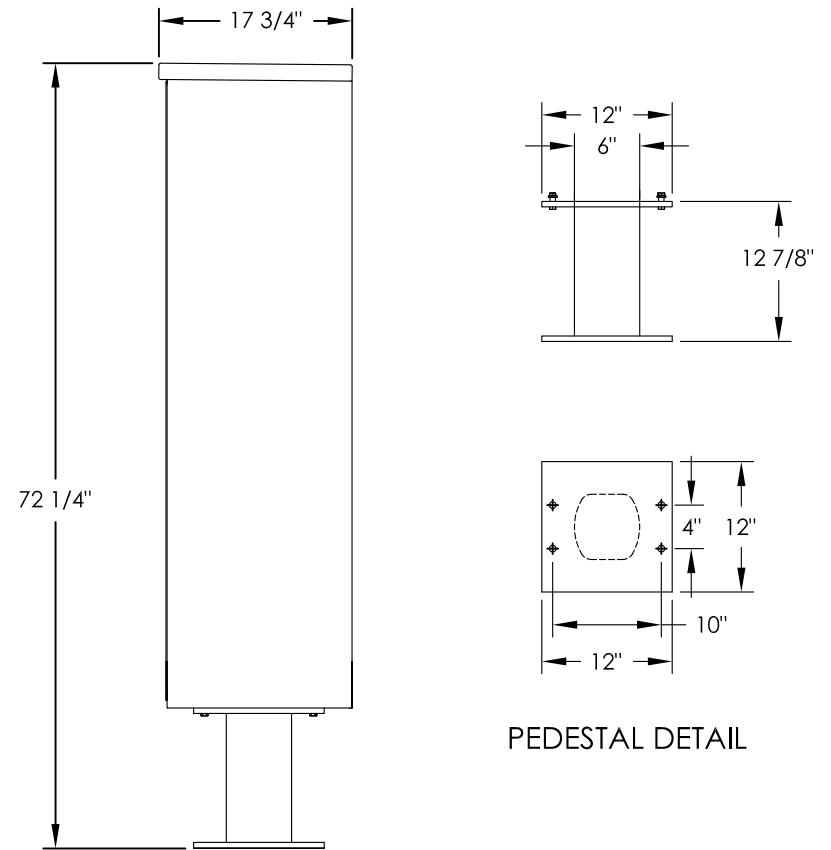

versatile™ 4C Pedestal Mount Mailbox, 4C16D-6P-P

COMPARTMENT CHART

DESCRIPTION	COMPARTMENT	COMPARTMENT SIZE	QTY.
PARCEL	PL4	13-1/2" H x 12" W x 15" D	3
PARCEL	PL5	17" H x 12" W x 15" D	1
PARCEL	PL6	20-1/2" H x 12" W x 15" D	2

NOTES:

- 4C pedestal units are for private applications only / not USPS Approved.
- May be installed outside or inside - see foundation specification details within the 4C Installation Manual.

PRODUCT SERIES: VERSATILE™ 4C PEDESTAL MOUNT MAILBOX

1743 Quincy Ave. Suite 151
Naperville, IL 60540
800-824-9985
www.MailboxWorks.com

MODEL	4C16D-6P-P	REV	C
SCALE	NONE	LAST REV DATE	5/12/2014
DRAWING NUMBER	4C16D-6P-PCS	DRAWN BY	SDH