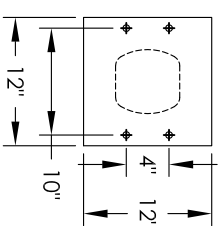

Versatile™ 4C Pedestal Mount Mailbox, 4C16D-20-P

PEDESTAL DETAIL

COMPARTMENT CHART

DESCRIPTION	COMPARTMENT	COMPARTMENT SIZE	QTY.
MAILBOX	MB1	3" H x 12" W x 15" D	20
OUTGOING MAIL	OM2	6 1/2" H x 12" W x 15" D	1
PARCEL	PL15	15" H x 12" W x 15" D	2