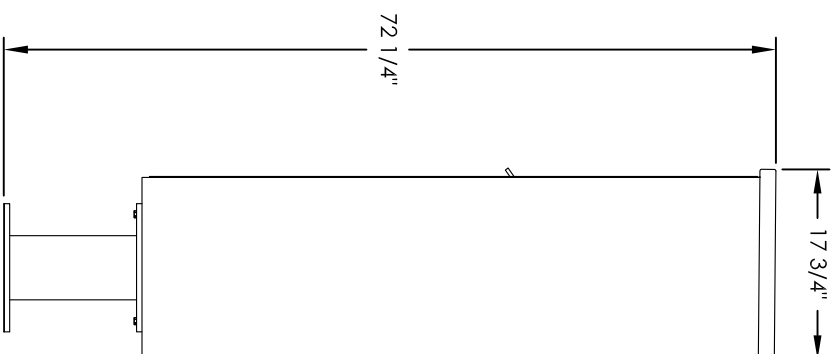

Versatile™ 4C Pedestal Mount Mailbox, 4C16D-20-P

PEDESTAL DETAIL

COMPARTMENT CHART

DESCRIPTION	COMPARTMENT	COMPARTMENT SIZE	QTY.
MAILBOX	MB1	3" H x 12" W x 15" D	20
OUTGOING MAIL	OM2	6 1/2" H x 12" W x 15" D	1
PARCEL	PL15	15" H x 12" W x 15" D	2

PRODUCT SERIES: VERSATILE™ 4C PEDESTAL MOUNT MAILBOX

- NOTES:
1. 4C pedestal units are for private applications only / not USPS Approved.
 2. May be installed outside or inside - see foundation specification details within the 4C Installation Manual.