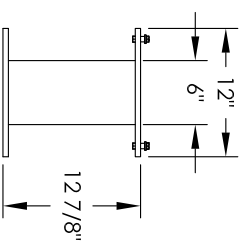

Versatile™ 4C Pedestal Mount Mailbox, 4C16D-20-P

PEDESTAL DETAIL

COMPARTMENT CHART

DESCRIPTION	COMPARTMENT	COMPARTMENT SIZE	QTY.
MAILBOX	MB1	3" H x 12" W x 15" D	20
OUTGOING MAIL	OM2	6 1/2" H x 12" W x 15" D	1
PARCEL	PL15	15" H x 12" W x 15" D	2