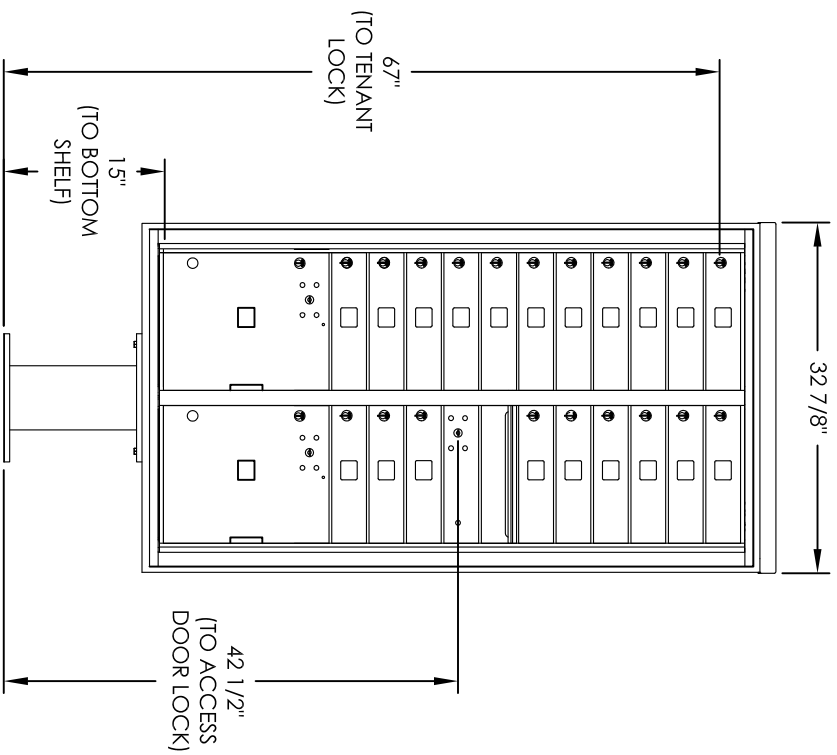

Versatile™ 4C Pedestal Mount Mailbox, 4C16D-20-P

PEDESTAL DETAIL

COMPARTMENT CHART

DESCRIPTION	COMPARTMENT	COMPARTMENT SIZE	QTY.
MAILBOX	MB1	3" H x 12" W x 15" D	20
OUTGOING MAIL	OM2	6 1/2" H x 12" W x 15" D	1
PARCEL	PL15	15" H x 12" W x 15" D	2

PRODUCT SERIES: VERSATILE™ 4C PEDESTAL MOUNT MAILBOX

- NOTES:
1. 4C pedestal units are for private applications only / not USPS Approved.
 2. May be installed outside or inside - see foundation specification details within the 4C Installation Manual.