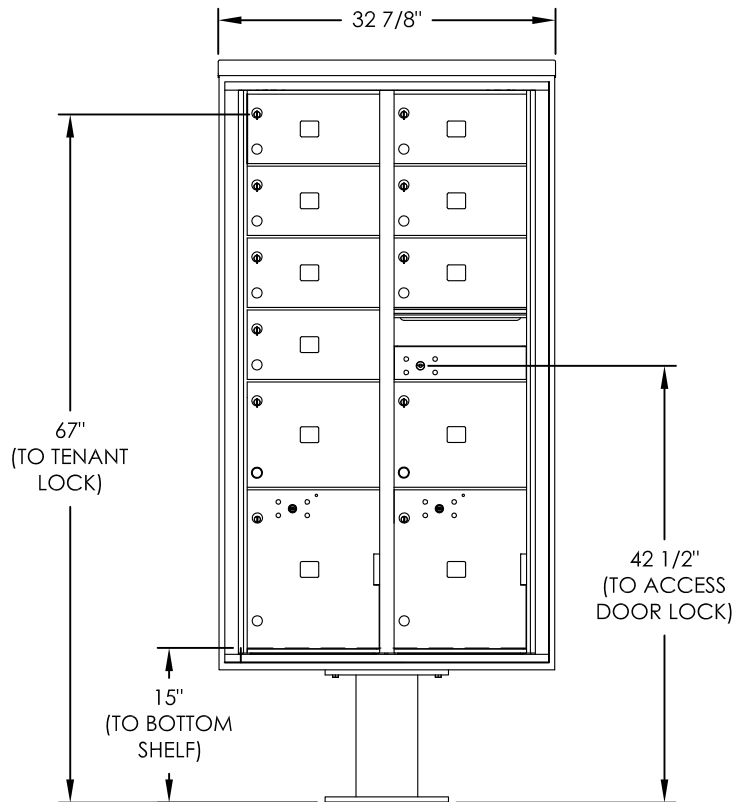

versatile™ 4C Pedestal Mount Mailbox, 4C16D-09-P

PEDESTAL DETAIL

COMPARTMENT CHART

DESCRIPTION	COMPARTMENT	COMPARTMENT SIZE	QTY.
MAILBOX	MB2	6 1/2" H x 12" W x 15" D	7
MAILBOX	MB3	10" H x 12" W x 15" D	2
OUTGOING MAIL	OM2	6 1/2" H x 12" W x 15" D	1
PARCEL	PL15	15" H x 12" W x 15" D	2

NOTES:

- 4C pedestal units are for private applications only / not USPS Approved.
- May be installed outside or inside - see foundation specification details within the 4C Installation Manual.

PRODUCT SERIES: VERSATILE™ 4C PEDESTAL MOUNT MAILBOX