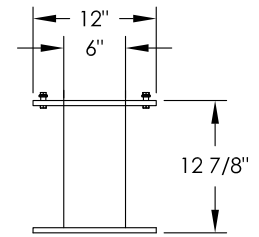

versatile™ 4C Pedestal Mount Mailbox, 4C16D-09-P

PEDESTAL DETAIL

COMPARTMENT CHART

DESCRIPTION	COMPARTMENT	COMPARTMENT SIZE	QTY.
MAILBOX	MB2	6 1/2" H x 12" W x 15" D	7
MAILBOX	MB3	10" H x 12" W x 15" D	2
OUTGOING MAIL	OM2	6 1/2" H x 12" W x 15" D	1
PARCEL	PL15	15" H x 12" W x 15" D	2