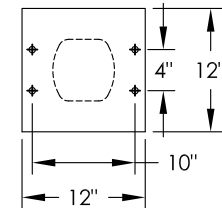

versatile™ 4C Pedestal Mount Mailbox, 4C16D-09-P

PEDESTAL DETAIL

COMPARTMENT CHART

DESCRIPTION	COMPARTMENT	COMPARTMENT SIZE	QTY.
MAILBOX	MB2	6 1/2" H x 12" W x 15" D	7
MAILBOX	MB3	10" H x 12" W x 15" D	2
OUTGOING MAIL	OM2	6 1/2" H x 12" W x 15" D	1
PARCEL	PL15	15" H x 12" W x 15" D	2