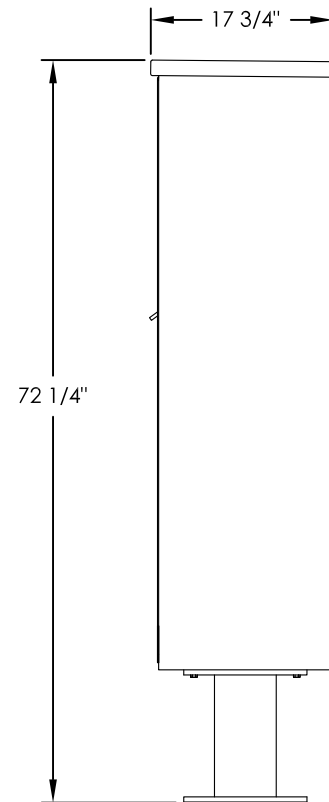

versatile™ 4C Pedestal Mount Mailbox, 4C16D-09-P

PEDESTAL DETAIL

COMPARTMENT CHART

DESCRIPTION	COMPARTMENT	COMPARTMENT SIZE	QTY.
MAILBOX	MB2	6 1/2" H x 12" W x 15" D	7
MAILBOX	MB3	10" H x 12" W x 15" D	2
OUTGOING MAIL	OM2	6 1/2" H x 12" W x 15" D	1
PARCEL	PL15	15" H x 12" W x 15" D	2

1743 Quincy Ave. Suite 151
Naperville, IL 60540
800-824-9985
www.MailboxWorks.com

MODEL	4C16D-09-P	REV	B
SCALE	NONE	LAST REV DATE	5/14/2014
DRAWING NUMBER	4C16D-09-PCS	DRAWN BY	SDH