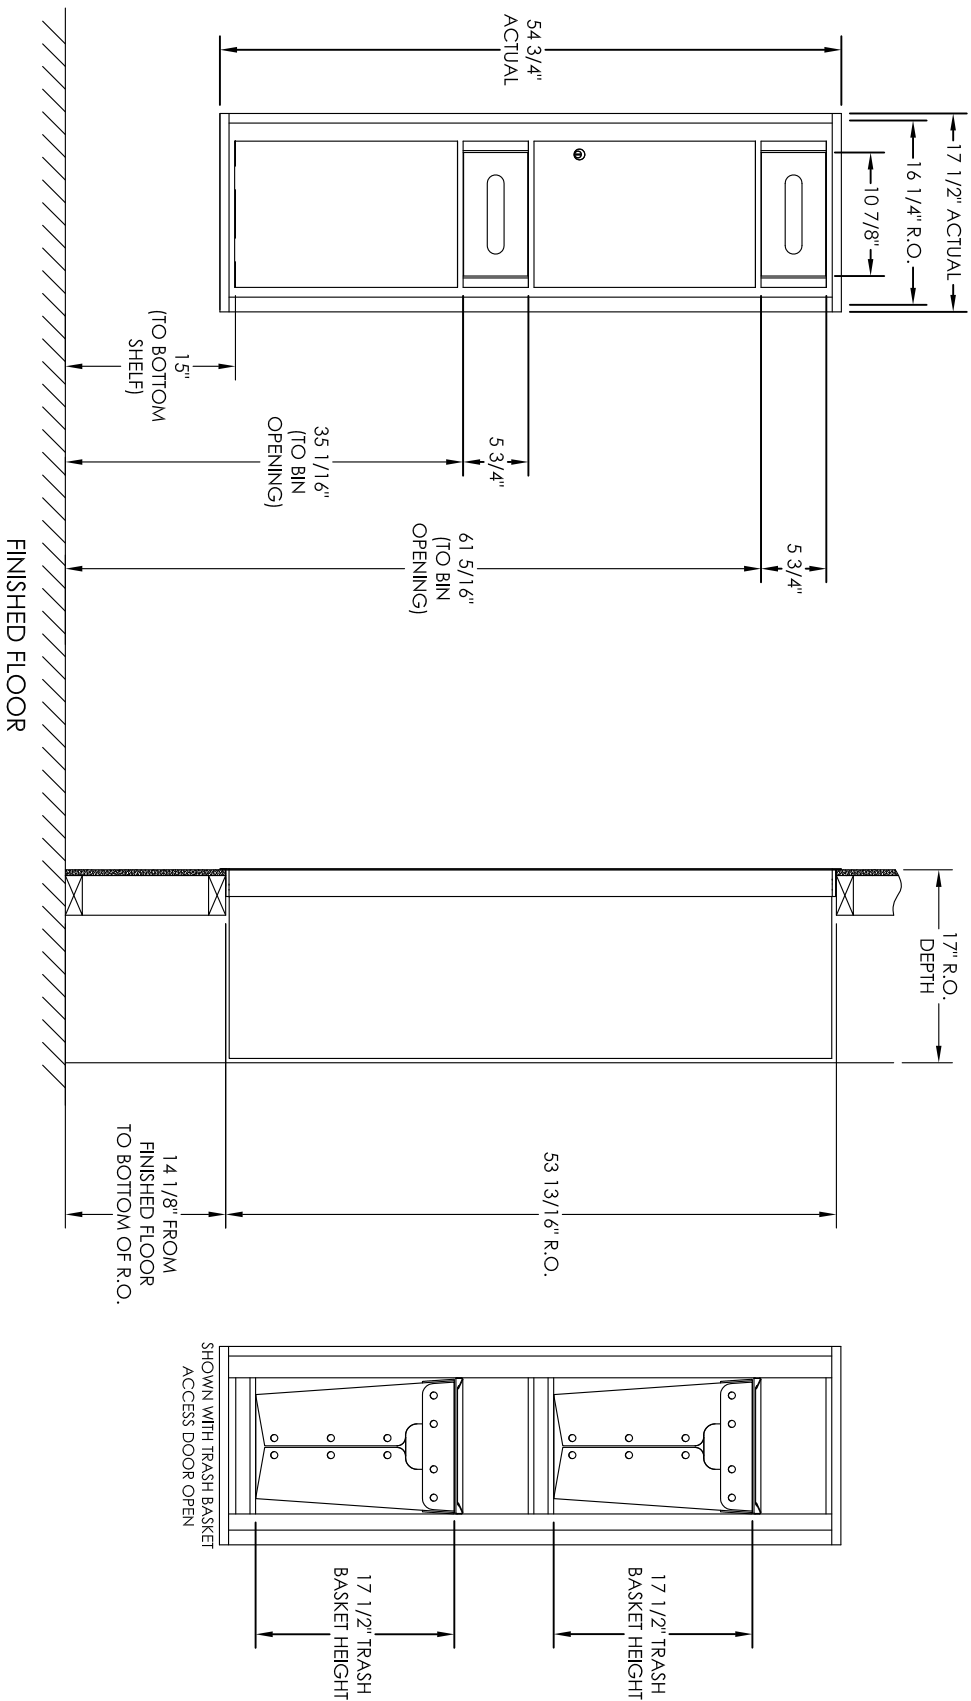

Versatile™ 4C Trash/Recycling Bin, 4C15S-BIN

- Notes:
1. 4C Trash/Recycling Bins are for private application only / not USPS Approved.
 2. Module may be recessed, surface, or pedestal mounted and coordinates with Florence 4C mailbox modules, see installation manual for details.
 3. Includes (2) trash/recycling compartments, (2) 10-gallon trash baskets made of recycled plastic and customized to compartments (Note: trash bag furnished by others).

PRODUCT SERIES: VERSATILE™ 4C TRASH/RECYCLING BIN

1743 Quincy Ave. Suite 151
 Naperville, IL 60540
 800-824-9985
 www.MailboxWorks.com

MODEL	REV	SCALE	LAST REV DATE
4C15S-BIN	A	NONE	6/17/14
DRAWING NUMBER	DRAWN BY		
4C15S-BINCS	AFD		