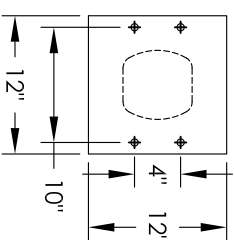

Versatile™ 4C Pedestal Mount Mailbox, 4C15S-3P-P

PEDESTAL DETAIL

COMPARTMENT CHART

DESCRIPTION	COMPARTMENT	COMPARTMENT SIZE	QTY.
PARCEL	PLUS	17" H x 12" W x 15" D	3

PRODUCT SERIES: VERSATILE™ 4C PEDESTAL MOUNT MAILBOX

MODEL	4C15S-3P-P	REV	B
SCALE	NONE	LAST REV DATE	5/3/2014
DRAWING NUMBER	4C15S-3P-PCS	DRAWN BY	SDH