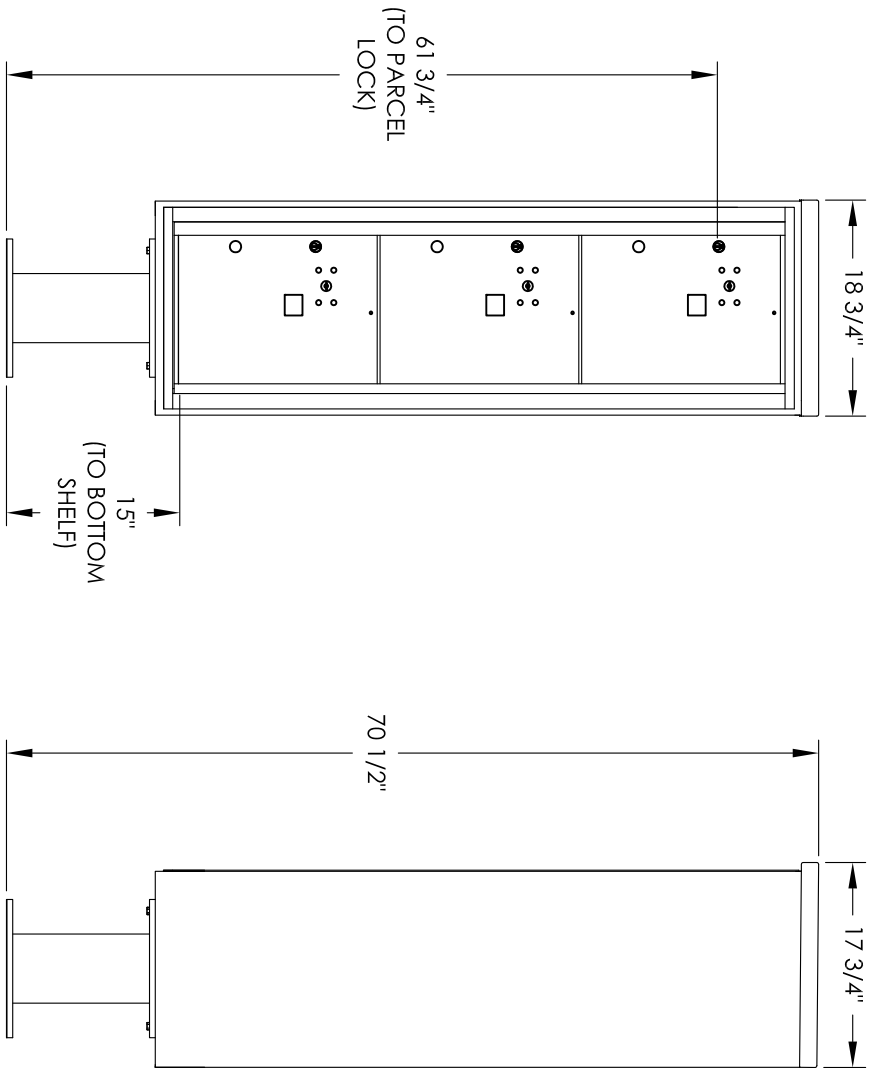

Versatile™ 4C Pedestal Mount Mailbox, 4C15S-3P-P

PEDESTAL DETAIL

COMPARTMENT CHART

DESCRIPTION	COMPARTMENT	COMPARTMENT SIZE	QTY.
PARCEL	PLUS	17" H x 12" W x 15" D	3

PRODUCT SERIES: VERSATILE™ 4C PEDESTAL MOUNT MAILBOX

- NOTES:
1. 4C pedestal units are for private applications only / not USPS Approved.
 2. May be installed outside or inside - see foundation specification details within the 4C Installation Manual.

1743 Quincy Ave, Suite 151
 Naperville, IL 60540
 800-824-9985
 www.MailboxWorks.com

MODEL	4C15S-3P-P	REV	B
SCALE	NONE	LAST REV DATE	5/3/2014
DRAWING NUMBER	4C15S-3P-PCS	DRAWN BY	SDH