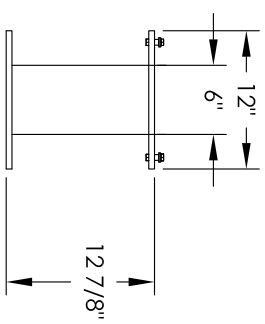

Versatile™ 4C Pedestal Mount Mailbox, 4C15S-3P-P

PEDESTAL DETAIL

COMPARTMENT CHART

DESCRIPTION	COMPARTMENT	COMPARTMENT SIZE	QTY.
PARCEL	PLUS	17" H x 12" W x 15" D	3

PRODUCT SERIES: VERSATILE™ 4C PEDESTAL MOUNT MAILBOX

MODEL	4C15S-3P-P	REV	B
SCALE	NONE	LAST REV DATE	5/3/2014
DRAWING NUMBER	4C15S-3P-PCS	DRAWN BY	SDH