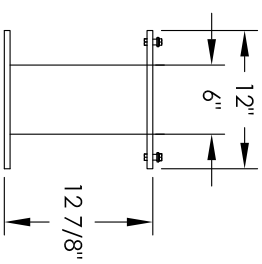

Versatile™ 4C Pedestal Mount Mailbox, 4C15S-13-P

PEDESTAL DETAIL

COMPARTMENT CHART

DESCRIPTION	COMPARTMENT	COMPARTMENT SIZE	QTY.
MAILBOX	MB1	3" H X 12" W X 15" D	13
OUTGOING MAIL	OM2	6-1/2" H X 12" W X 15" D	1

PRODUCT SERIES: VERSATILE™ 4C PEDESTAL MOUNT MAILBOX

1743 Quincy Ave, Suite 151
 Naperville, IL 60540
 800-824-9985
 www.MailboxWorks.com

MODEL	REV
4C15S-13-P	B
SCALE	LAST REV DATE
NONE	5/12/2014
DRAWING NUMBER	DRAWN BY
4C15S-13-PCS	SDH