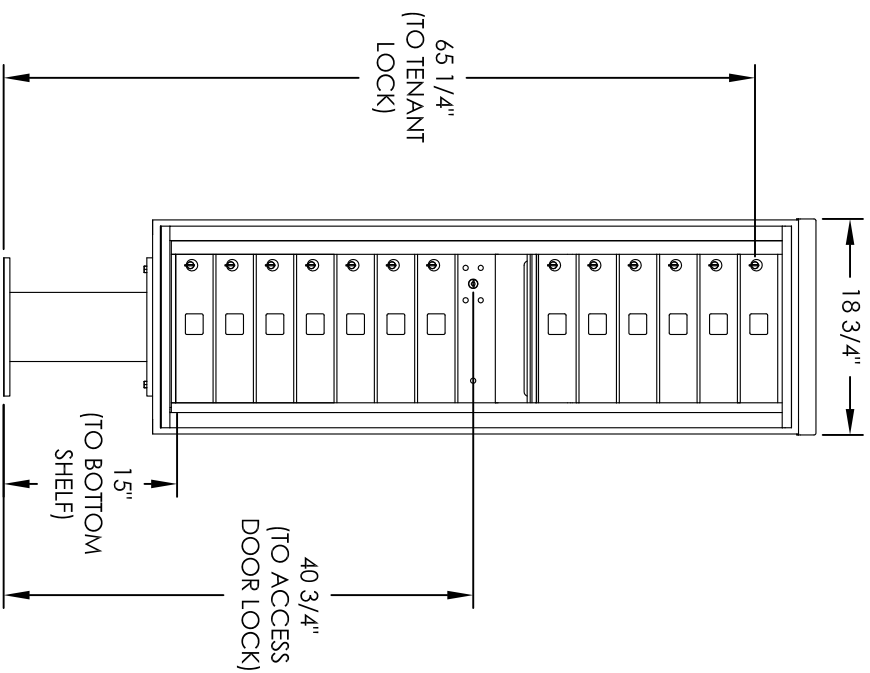

Versatile™ 4C Pedestal Mount Mailbox, 4C15S-13-P

PEDESTAL DETAIL

COMPARTMENT CHART

DESCRIPTION	COMPARTMENT	COMPARTMENT SIZE	QTY.
MAILBOX	MB1	3" H X 12" W X 15" D	13
OUTGOING MAIL	OM2	6-1/2" H X 12" W X 15" D	1

PRODUCT SERIES: VERSATILE™ 4C PEDESTAL MOUNT MAILBOX

1743 Quincy Ave, Suite 151
 Naperville, IL 60540
 800-824-9985
 www.MailboxWorks.com

MODEL	REV
4C15S-13-P	B
SCALE	LAST REV DATE
NONE	5/12/2014
DRAWING NUMBER	DRAWN BY
4C15S-13-PCS	SDH