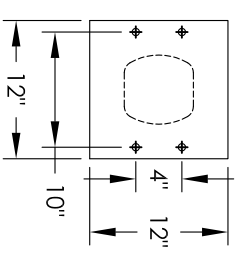

Versatile™ 4C Pedestal Mount Mailbox, 4C15S-13-P

PEDESTAL DETAIL

COMPARTMENT CHART

DESCRIPTION	COMPARTMENT	COMPARTMENT SIZE	QTY.
MAILBOX	MB1	3" H X 12" W X 15" D	13
OUTGOING MAIL	OM2	6-1/2" H X 12" W X 15" D	1

PRODUCT SERIES: VERSATILE™ 4C PEDESTAL MOUNT MAILBOX

1743 Quincy Ave, Suite 151
 Naperville, IL 60540
 800-824-9985
 www.MailboxWorks.com

MODEL	REV
4C15S-13-P	B
SCALE	LAST REV DATE
NONE	5/12/2014
DRAWING NUMBER	DRAWN BY
4C15S-13-PCS	SDH