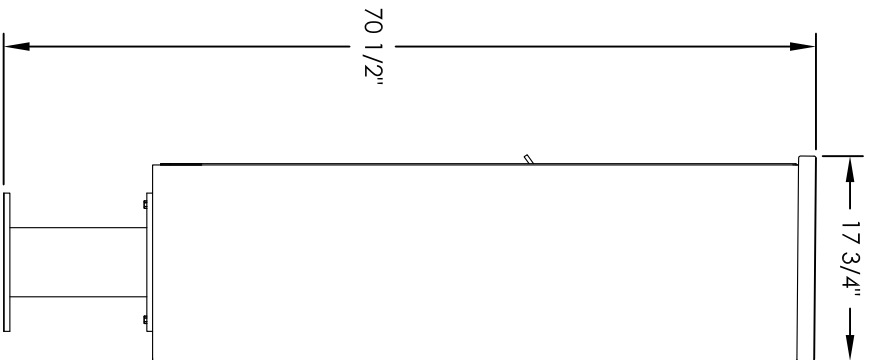

Versatile™ 4C Pedestal Mount Mailbox, 4C15S-13-P

PEDESTAL DETAIL

COMPARTMENT CHART

DESCRIPTION	COMPARTMENT	COMPARTMENT SIZE	QTY.
MAILBOX	MB1	3" H X 12" W X 15" D	13
OUTGOING MAIL	OM2	6-1/2" H X 12" W X 15" D	1

PRODUCT SERIES: VERSATILE™ 4C PEDESTAL MOUNT MAILBOX

1743 Quincy Ave, Suite 151
 Naperville, IL 60540
 800-824-9985
 www.MailboxWorks.com

MODEL	REV
4C15S-13-P	B
SCALE	LAST REV DATE
NONE	5/12/2014
DRAWING NUMBER	DRAWN BY
4C15S-13-PCS	SDH