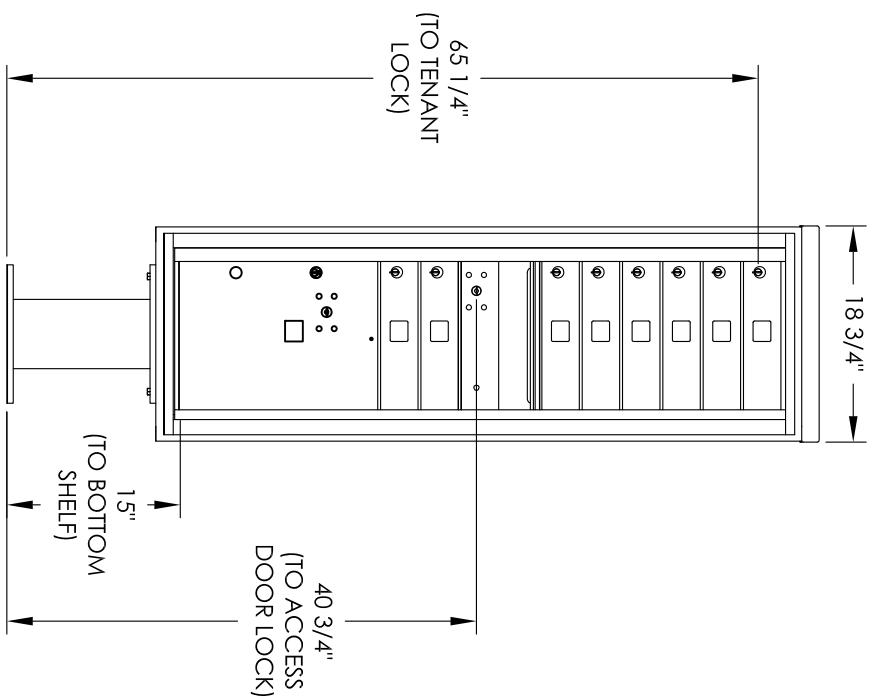

Versatile™ 4C Pedestal Mount Mailbox, 4C15S-08-P

PEDESTAL DETAIL

COMPARTMENT CHART

DESCRIPTION	COMPARTMENT	COMPARTMENT SIZE	QTY.
MAILBOX	MB1	3" H x 12" W x 15" D	8
OUTGOING MAIL	OM2	6 1/2" H x 12" W x 15" D	1
PARCEL LOCKER	PLS	17" H x 12" W x 15" D	1

PRODUCT SERIES: VERSATILE™ 4C PEDESTAL MOUNT MAILBOX

1743 Quincy Ave, Suite 151
 Naperville, IL 60540
 800-824-9985
 www.MailboxWorks.com

MODEL	4C15S-08-P	REV	A
SCALE	NONE	LAST REV DATE	5/12/2014
DRAWING NUMBER	4C15S-08-PCS	DRAWN BY	SDH