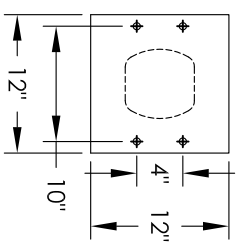

Versatile™ 4C Pedestal Mount Mailbox, 4C15S-08-P

PEDESTAL DETAIL

COMPARTMENT CHART

DESCRIPTION	COMPARTMENT	COMPARTMENT SIZE	QTY.
MAILBOX	MB1	3" H x 12" W x 15" D	8
OUTGOING MAIL	OM2	6 1/2" H x 12" W x 15" D	1
PARCEL LOCKER	PLS	17" H x 12" W x 15" D	1

PRODUCT SERIES: VERSATILE™ 4C PEDESTAL MOUNT MAILBOX

1743 Quincy Ave, Suite 151
 Naperville, IL 60540
 800-824-9985
 www.MailboxWorks.com

MODEL	4C15S-08-P	REV	A
SCALE	NONE	LAST REV DATE	5/12/2014
DRAWING NUMBER	4C15S-08-PCS	DRAWN BY	SDH