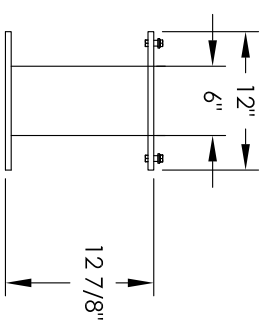

Versatile™ 4C Pedestal Mount Mailbox, 4C15S-08-P

PEDESTAL DETAIL

COMPARTMENT CHART

DESCRIPTION	COMPARTMENT	COMPARTMENT SIZE	QTY.
MAILBOX	MB1	3" H x 12" W x 15" D	8
OUTGOING MAIL	OM2	6 1/2" H x 12" W x 15" D	1
PARCEL LOCKER	PLS	17" H x 12" W x 15" D	1

PRODUCT SERIES: VERSATILE™ 4C PEDESTAL MOUNT MAILBOX

1743 Quincy Ave, Suite 151
 Naperville, IL 60540
 800-824-9985
 www.MailboxWorks.com

MODEL	4C15S-08-P	REV	A
SCALE	NONE	LAST REV DATE	5/12/2014
DRAWING NUMBER	4C15S-08-PCS	DRAWN BY	SDH