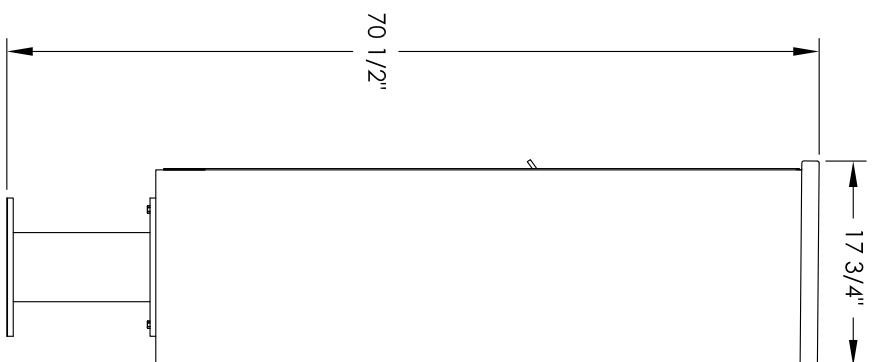

Versatile™ 4C Pedestal Mount Mailbox, 4C15S-08-P

PEDESTAL DETAIL

COMPARTMENT CHART

DESCRIPTION	COMPARTMENT	COMPARTMENT SIZE	QTY.
MAILBOX	MB1	3" H x 12" W x 15" D	8
OUTGOING MAIL	OM2	6 1/2" H x 12" W x 15" D	1
PARCEL LOCKER	PLS	17" H x 12" W x 15" D	1

PRODUCT SERIES: VERSATILE™ 4C PEDESTAL MOUNT MAILBOX

1743 Quincy Ave, Suite 151
 Naperville, IL 60540
 800-824-9985
 www.MailboxWorks.com

MODEL	4C15S-08-P	REV	A
SCALE	NONE	LAST REV DATE	5/12/2014
DRAWING NUMBER	4C15S-08-PCS	DRAWN BY	SDH