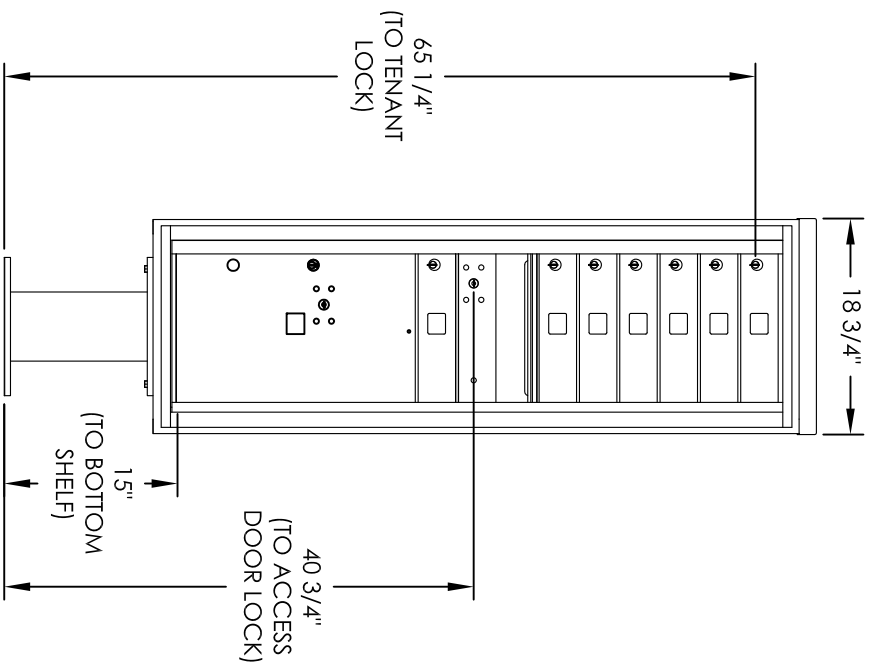

# Versatile™ 4C Pedestal Mount Mailbox, 4C15S-07-P

## PEDESTAL DETAIL

## COMPARTMENT CHART

DESCRIPTION	COMPARTMENT	COMPARTMENT SIZE	QTY.
MAILBOX	MB1	3" H x 12" W x 15" D	7
OUTGOING MAIL	OM2	6 1/2" H x 12" W x 15" D	1
PARCEL	PL6	20 1/2" H x 12" W x 15" D	1

PRODUCT SERIES: VERSATILE™ 4C PEDESTAL MOUNT MAILBOX