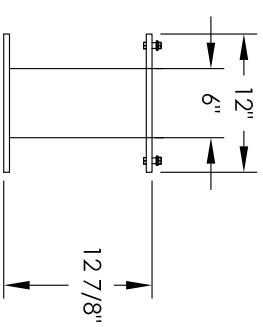

# Versatile™ 4C Pedestal Mount Mailbox, 4C15S-07-P

## COMPARTMENT CHART

DESCRIPTION	COMPARTMENT	COMPARTMENT SIZE	QTY.
MAILBOX	MB1	3" H x 12" W x 15" D	7
OUTGOING MAIL	OM2	6 1/2" H x 12" W x 15" D	1
PARCEL	PL6	20 1/2" H x 12" W x 15" D	1

PRODUCT SERIES: VERSATILE™ 4C PEDESTAL MOUNT MAILBOX