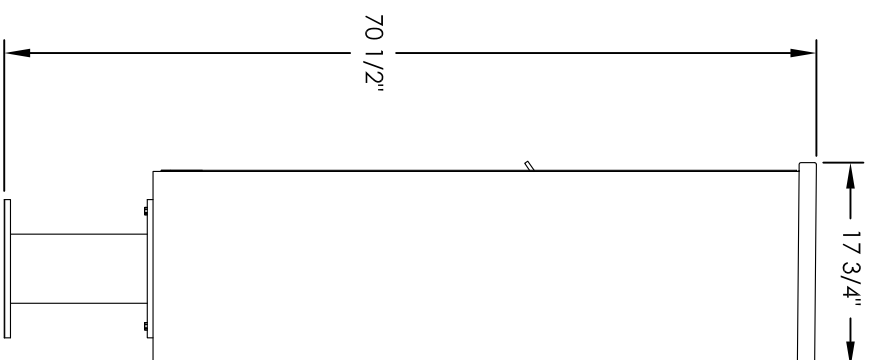

# Versatile™ 4C Pedestal Mount Mailbox, 4C15S-07-P

## PEDESTAL DETAIL

## COMPARTMENT CHART

DESCRIPTION	COMPARTMENT	COMPARTMENT SIZE	QTY.
MAILBOX	MB1	3" H x 12" W x 15" D	7
OUTGOING MAIL	OM2	6 1/2" H x 12" W x 15" D	1
PARCEL	PL6	20 1/2" H x 12" W x 15" D	1

PRODUCT SERIES: VERSATILE™ 4C PEDESTAL MOUNT MAILBOX