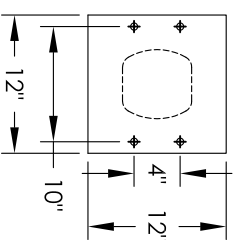

# Versatile™ 4C Pedestal Mount Mailbox, 4C15S-07-P

## COMPARTMENT CHART

DESCRIPTION	COMPARTMENT	COMPARTMENT SIZE	QTY.
MAILBOX	MB1	3" H x 12" W x 15" D	7
OUTGOING MAIL	OM2	6 1/2" H x 12" W x 15" D	1
PARCEL	PL6	20 1/2" H x 12" W x 15" D	1

PRODUCT SERIES: VERSATILE™ 4C PEDESTAL MOUNT MAILBOX