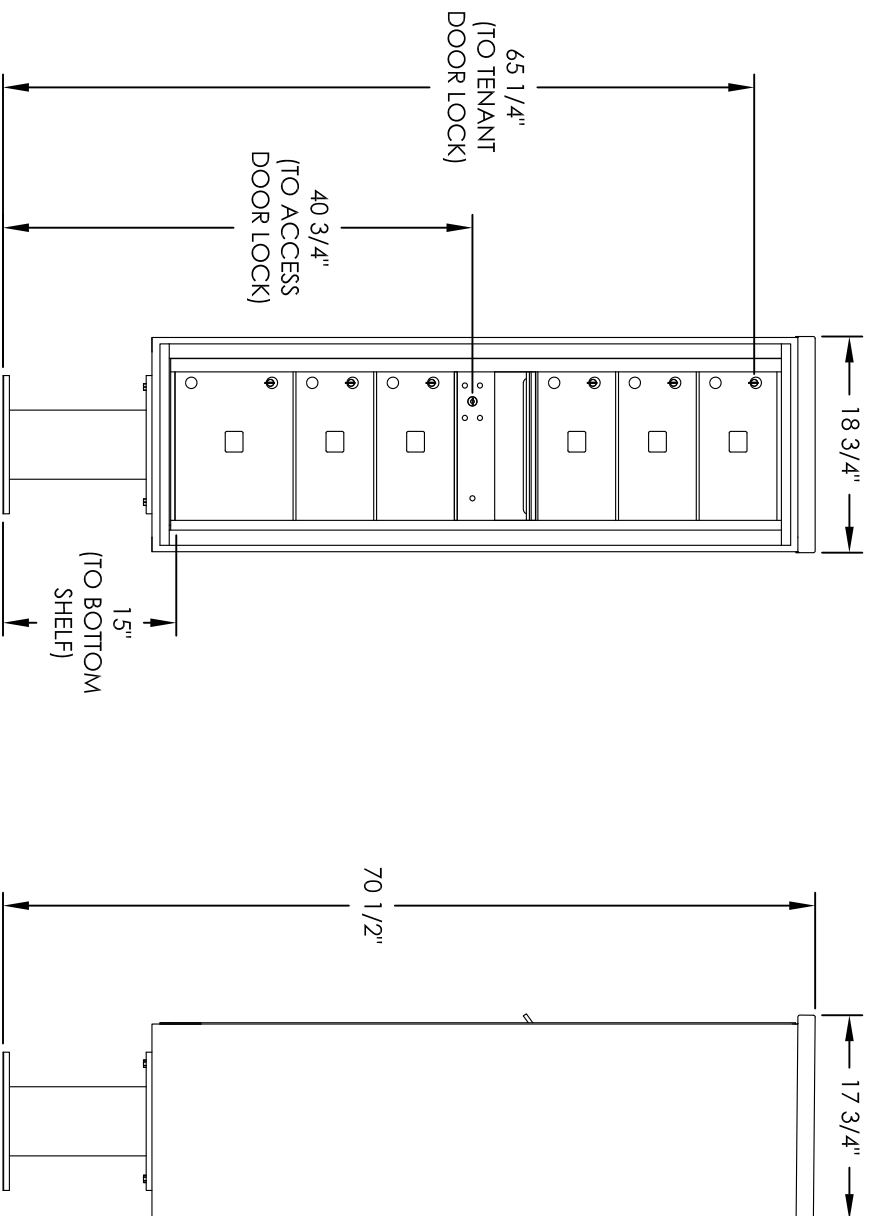

# Versatile™ 4C Pedestal Mount Mailbox, 4C15S-06-P

PEDESTAL DETAIL

### COMPARTMENT CHART

DESCRIPTION	COMPARTMENT	COMPARTMENT SIZE	QTY.
MAILBOX	MB2	6-1/2" H x 12" W x 15" D	5
MAILBOX	MB3	10" H x 12" W x 15" D	1
OUTGOING MAIL	OM2	6-1/2" H x 12" W x 15" D	1

PRODUCT SERIES: VERSATILE™ 4C PEDESTAL MOUNT MAILBOX

MODEL	REV
4C15S-06-P	A
SCALE	LAST REV DATE
NONE	5/12/2014
DRAWING NUMBER	DRAWN BY
4C15S-06-PCS	SDH