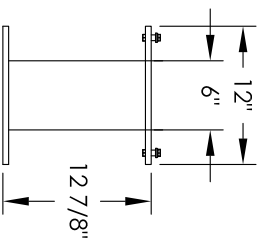

# Versatile™ 4C Pedestal Mount Mailbox, 4C15S-06-P

PEDESTAL DETAIL

### COMPARTMENT CHART

DESCRIPTION	COMPARTMENT	COMPARTMENT SIZE	QTY.
MAILBOX	MB2	6-1/2" H x 12" W x 15" D	5
MAILBOX	MB3	10" H x 12" W x 15" D	1
OUTGOING MAIL	OM2	6-1/2" H x 12" W x 15" D	1

PRODUCT SERIES: VERSATILE™ 4C PEDESTAL MOUNT MAILBOX

MODEL	REV
4C15S-06-P	A
SCALE	LAST REV DATE
NONE	5/12/2014
DRAWING NUMBER	DRAWN BY
4C15S-06-PCS	SDH