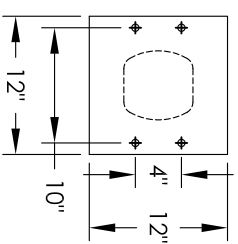

# Versatile™ 4C Pedestal Mount Mailbox, 4C15S-06-P

PEDESTAL DETAIL

### COMPARTMENT CHART

DESCRIPTION	COMPARTMENT	COMPARTMENT SIZE	QTY.
MAILBOX	MB2	6-1/2" H x 12" W x 15" D	5
MAILBOX	MB3	10" H x 12" W x 15" D	1
OUTGOING MAIL	OM2	6-1/2" H x 12" W x 15" D	1

PRODUCT SERIES: VERSATILE™ 4C PEDESTAL MOUNT MAILBOX

MODEL	REV
4C15S-06-P	A
SCALE	LAST REV DATE
NONE	5/12/2014
DRAWING NUMBER	DRAWN BY
4C15S-06-PCS	SDH