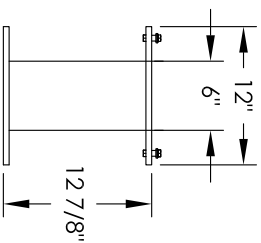

Versatile™ 4C Pedestal Mount Mailbox, 4C15S-04-P

PEDESTAL DETAIL

COMPARTMENT CHART

DESCRIPTION	COMPARTMENT	COMPARTMENT SIZE	QTY.
MAILBOX	MB2	6-1/2" H x 12" W x 15" D	4
OUTGOING MAIL	OM2	6-1/2" H x 12" W x 15" D	1
PARCEL	PL5	17" H x 12" W x 15" D	1

PRODUCT SERIES: VERSATILE™ 4C PEDESTAL MOUNT MAILBOX

1743 Quincy Ave., Suite 151
 Naperville, IL 60540
 800-824-9985
 www.MailboxWorks.com

MODEL	4C15S-04-P	REV	A
SCALE	NONE	LAST REV DATE	5/12/2014
DRAWING NUMBER	4C15S-04-PCS	DRAWN BY	SDH