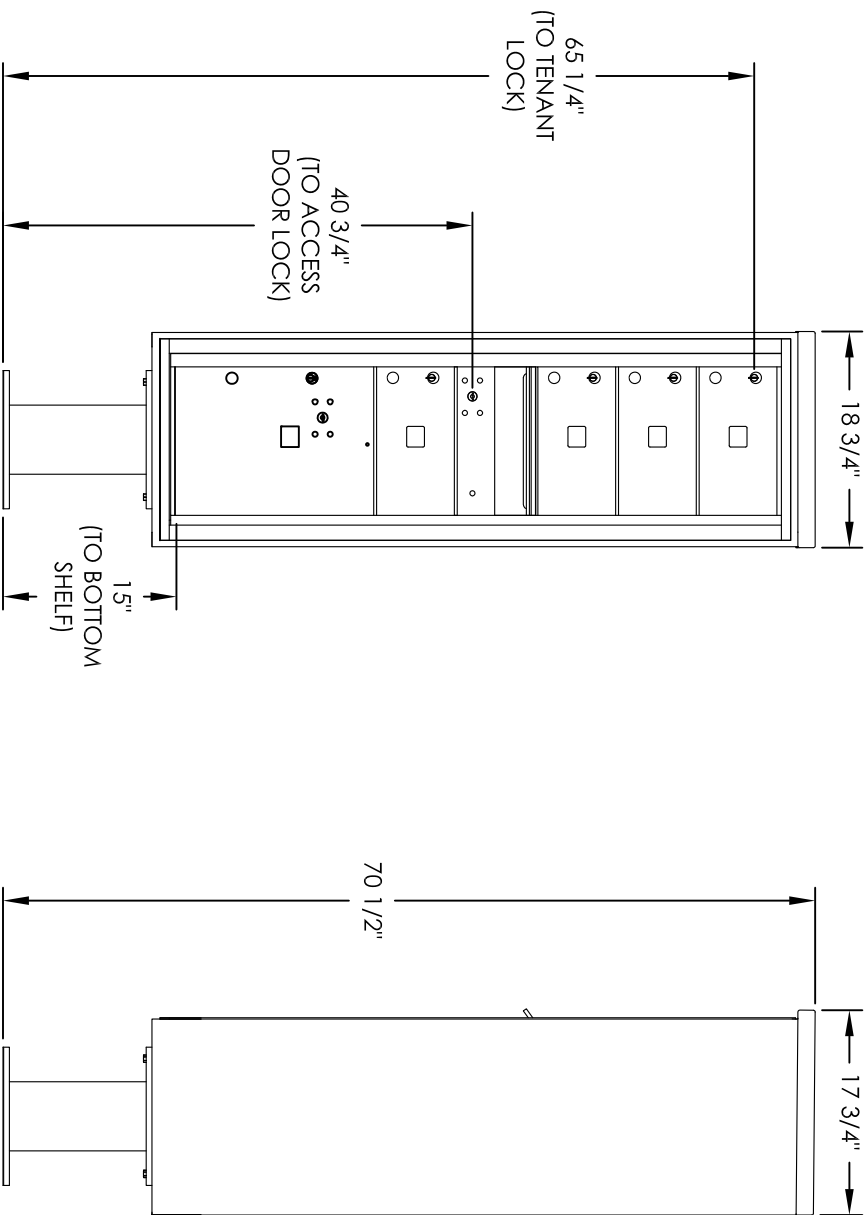

Versatile™ 4C Pedestal Mount Mailbox, 4C15S-04-P

PEDESTAL DETAIL

COMPARTMENT CHART

DESCRIPTION	COMPARTMENT	COMPARTMENT SIZE	QTY.
MAILBOX	MB2	6-1/2" H x 12" W x 15" D	4
OUTGOING MAIL	OM2	6-1/2" H x 12" W x 15" D	1
PARCEL	PL5	17" H x 12" W x 15" D	1

PRODUCT SERIES: VERSATILE™ 4C PEDESTAL MOUNT MAILBOX

1743 Quincy Ave., Suite 151
 Naperville, IL 60540
 800-824-9985
 www.MailboxWorks.com

MODEL	4C15S-04-P	REV	A
SCALE	NONE	LAST REV DATE	5/12/2014
DRAWING NUMBER	4C15S-04-PCS	DRAWN BY	SDH