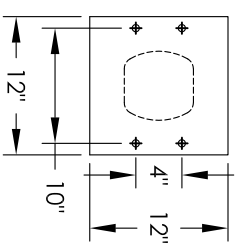

Versatile™ 4C Pedestal Mount Mailbox, 4C15S-04-P

PEDESTAL DETAIL

COMPARTMENT CHART

DESCRIPTION	COMPARTMENT	COMPARTMENT SIZE	QTY.
MAILBOX	MB2	6-1/2" H x 12" W x 15" D	4
OUTGOING MAIL	OM2	6-1/2" H x 12" W x 15" D	1
PARCEL	PL5	17" H x 12" W x 15" D	1

PRODUCT SERIES: VERSATILE™ 4C PEDESTAL MOUNT MAILBOX

1743 Quincy Ave., Suite 151
 Naperville, IL 60540
 800-824-9985
 www.MailboxWorks.com

MODEL	4C15S-04-P	REV	A
SCALE	NONE	LAST REV DATE	5/12/2014
DRAWING NUMBER	4C15S-04-PCS	DRAWN BY	SDH