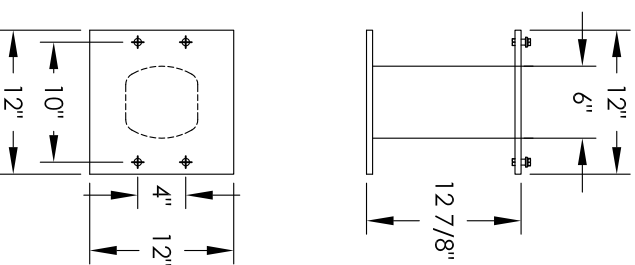

Versatile™ 4C Pedestal Mount Mailbox, 4C15D-28-P

PEDESTAL DETAIL

COMPARTMENT CHART

DESCRIPTION	COMPARTMENT	COMPARTMENT SIZE	QTY.
MAILBOX	MB1	3" H X 12" W X 15" D	28
OUTGOING MAIL	OM2	6-1/2" H X 12" W X 15" D	1

PRODUCT SERIES: VERSATILE™ 4C PEDESTAL MOUNT MAILBOX

1743 Quincy Ave. Suite 151
 Naperville, IL 60540
 800-824-9985
 www.MailboxWorks.com

MODEL	REV
4C15D-28-P	B
SCALE	LAST REV DATE
NONE	5/3/2014
DRAWING NUMBER	DRAWN BY
4C15D-28-PCS	SDH