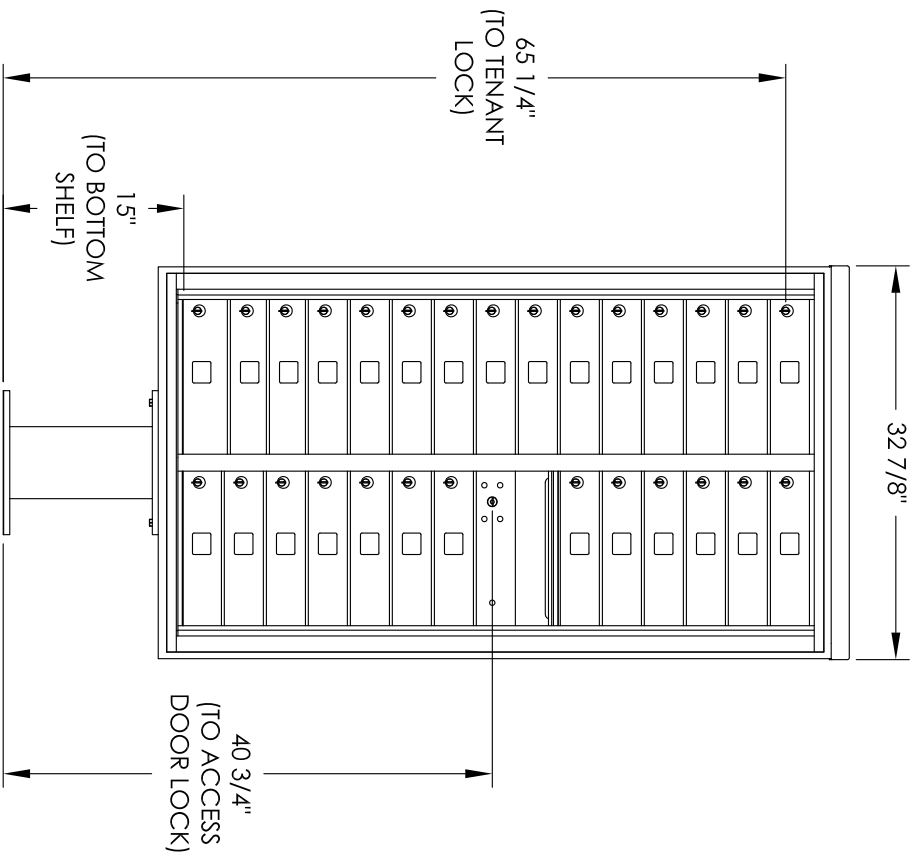

Versatile™ 4C Pedestal Mount Mailbox, 4C15D-28-P

PEDESTAL DETAIL

COMPARTMENT CHART

DESCRIPTION	COMPARTMENT	COMPARTMENT SIZE	QTY.
MAILBOX	MB1	3" H X 12" W X 15" D	28
OUTGOING MAIL	OM2	6-1/2" H X 12" W X 15" D	1

PRODUCT SERIES: VERSATILE™ 4C PEDESTAL MOUNT MAILBOX

1743 Quincy Ave. Suite 151
 Naperville, IL 60540
 800-824-9985
 www.MailboxWorks.com

MODEL	REV
4C15D-28-P	B
SCALE	LAST REV DATE
NONE	5/3/2014
DRAWING NUMBER	DRAWN BY
4C15D-28-PCS	SDH

- NOTES:
1. 4C pedestal units are for private applications only / not USPS Approved.
 2. May be installed outside or inside - see foundation specification details within the 4C Installation Manual.