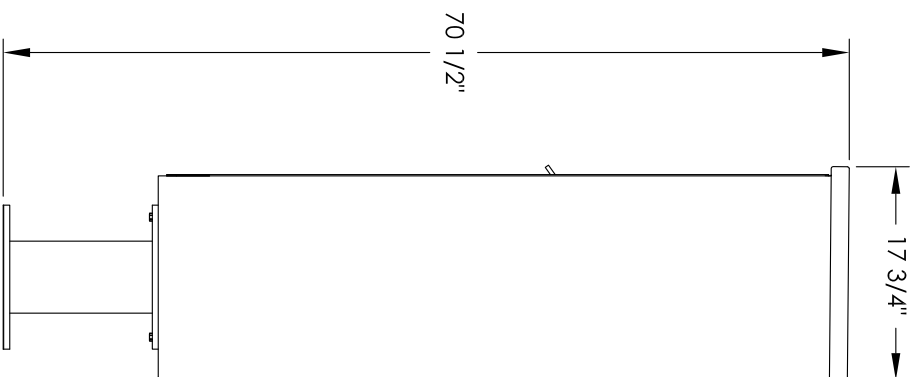

Versatile™ 4C Pedestal Mount Mailbox, 4C15D-28-P

PEDESTAL DETAIL

COMPARTMENT CHART

DESCRIPTION	COMPARTMENT	COMPARTMENT SIZE	QTY.
MAILBOX	MB1	3" H X 12" W X 15" D	28
OUTGOING MAIL	OM2	6-1/2" H X 12" W X 15" D	1

PRODUCT SERIES: VERSATILE™ 4C PEDESTAL MOUNT MAILBOX

1743 Quincy Ave. Suite 151
 Naperville, IL 60540
 800-824-9985
 www.MailboxWorks.com

MODEL	REV
4C15D-28-P	B
SCALE	LAST REV DATE
NONE	5/3/2014
DRAWING NUMBER	DRAWN BY
4C15D-28-PCS	SDH