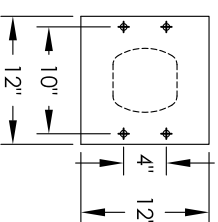

Versatile™ 4C Pedestal Mount Mailbox, 4C15D-18-P

PEDESTAL DETAIL

COMPARTMENT CHART

DESCRIPTION	COMPARTMENT	COMPARTMENT SIZE	QTY.
MAILBOX	MB1	3" H x 12" W x 15" D	18
OUTGOING MAIL	OM2	6-1/2" H x 12" W x 15" D	1
PARCEL	PL5	17" H x 12" W x 15" D	2