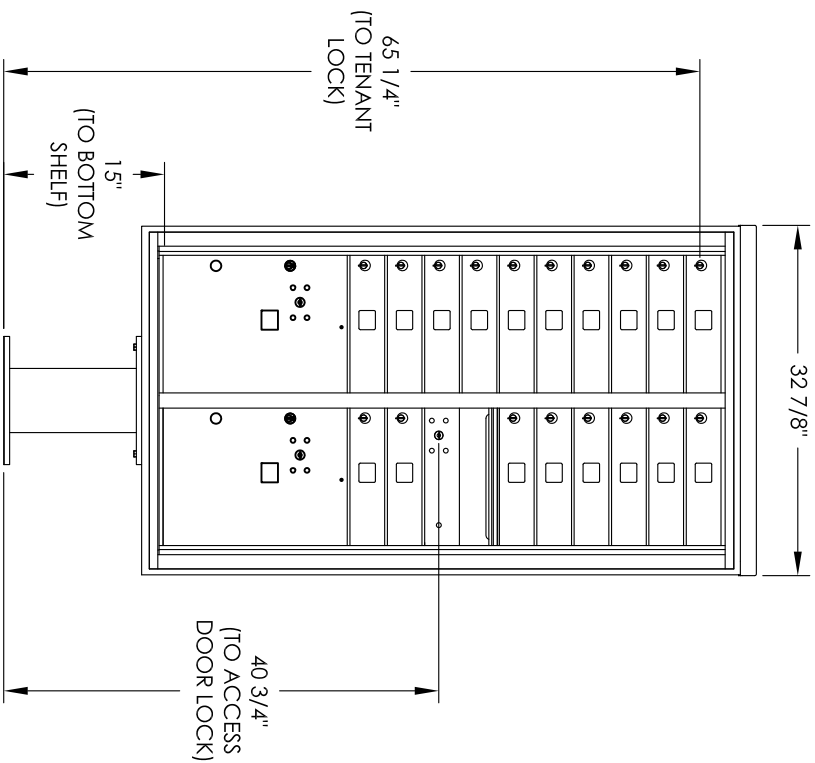

Versatile™ 4C Pedestal Mount Mailbox, 4C15D-18-P

PEDESTAL DETAIL

COMPARTMENT CHART

DESCRIPTION	COMPARTMENT	COMPARTMENT SIZE	QTY.
MAILBOX	MB1	3" H x 12" W x 15" D	18
OUTGOING MAIL	OM2	6-1/2" H x 12" W x 15" D	1
PARCEL	PL5	17" H x 12" W x 15" D	2

PRODUCT SERIES: VERSATILE™ 4C PEDESTAL MOUNT MAILBOX

- NOTES:
1. 4C pedestal units are for private applications only / not USPS Approved.
 2. May be installed outside or inside - see foundation specification details within the 4C Installation Manual.