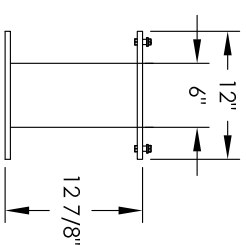

Versatile™ 4C Pedestal Mount Mailbox, 4C15D-18-P

PEDESTAL DETAIL

COMPARTMENT CHART

DESCRIPTION	COMPARTMENT	COMPARTMENT SIZE	QTY.
MAILBOX	MB1	3" H x 12" W x 15" D	18
OUTGOING MAIL	OM2	6-1/2" H x 12" W x 15" D	1
PARCEL	PL5	17" H x 12" W x 15" D	2