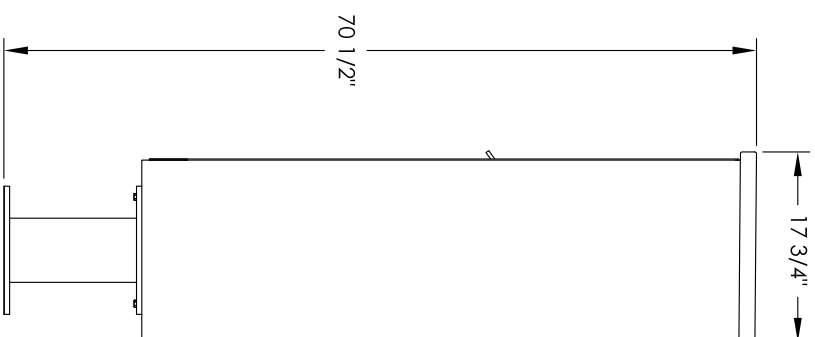

Versatile™ 4C Pedestal Mount Mailbox, 4C15D-18-P

PEDESTAL DETAIL

COMPARTMENT CHART

DESCRIPTION	COMPARTMENT	COMPARTMENT SIZE	QTY.
MAILBOX	MB1	3" H x 12" W x 15" D	18
OUTGOING MAIL	OM2	6-1/2" H x 12" W x 15" D	1
PARCEL	PL5	17" H x 12" W x 15" D	2

PRODUCT SERIES: VERSATILE™ 4C PEDESTAL MOUNT MAILBOX

- NOTES:
1. 4C pedestal units are for private applications only / not USPS Approved.
 2. May be installed outside or inside - see foundation specification details within the 4C Installation Manual.