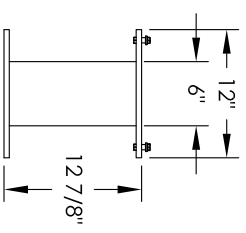

# Versatile™ 4C Pedestal Mount Mailbox, 4C15D-17-P

PEDESTAL DETAIL

## COMPARTMENT CHART

DESCRIPTION	COMPARTMENT	COMPARTMENT SIZE	QTY.
MAILBOX	MB1	3" H x 12" W x 15" D	17
OUTGOING MAIL	OM2	6-1/2" H x 12" W x 15" D	1
PARCEL	PL5	17" H x 12" W x 15" D	1
PARCEL	PL6	20-1/2" H x 12" W x 15" D	1