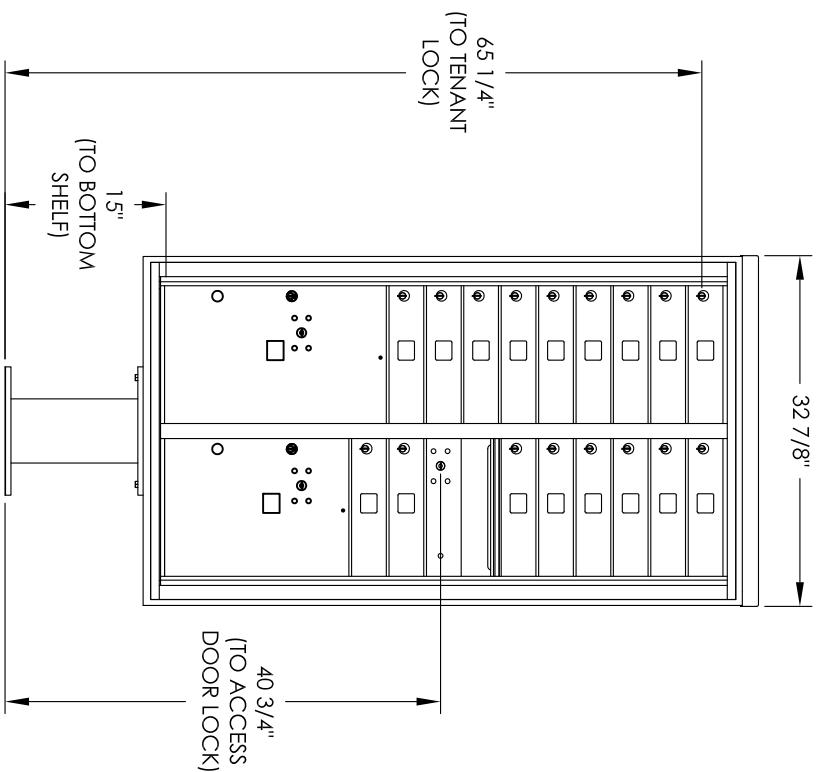

# Versatile™ 4C Pedestal Mount Mailbox, 4C15D-17-P

PEDESTAL DETAIL

## COMPARTMENT CHART

DESCRIPTION	COMPARTMENT	COMPARTMENT SIZE	QTY.
MAILBOX	MB1	3" H x 12" W x 15" D	17
OUTGOING MAIL	OM2	6-1/2" H x 12" W x 15" D	1
PARCEL	PL5	17" H x 12" W x 15" D	1
PARCEL	PL6	20-1/2" H x 12" W x 15" D	1

PRODUCT SERIES: VERSATILE™ 4C PEDESTAL MOUNT MAILBOX

- NOTES:
1. 4C pedestal units are for private applications only / not USPS Approved.
  2. May be installed outside or inside - see foundation specification details within the 4C Installation Manual.