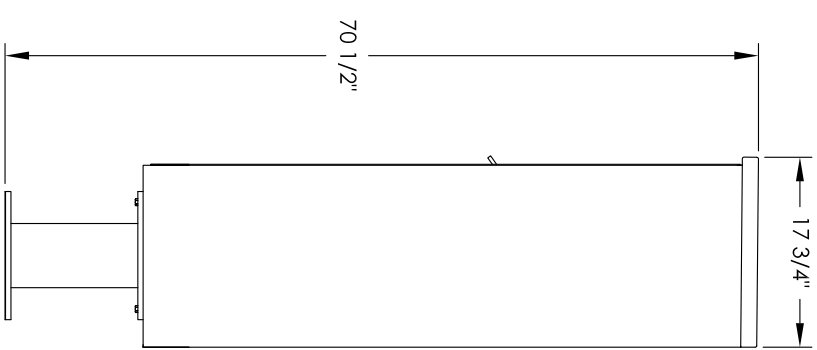

# Versatile™ 4C Pedestal Mount Mailbox, 4C15D-17-P

PEDESTAL DETAIL

## COMPARTMENT CHART

DESCRIPTION	COMPARTMENT	COMPARTMENT SIZE	QTY.
MAILBOX	MB1	3" H x 12" W x 15" D	17
OUTGOING MAIL	OM2	6-1/2" H x 12" W x 15" D	1
PARCEL	PL5	17" H x 12" W x 15" D	1
PARCEL	PL6	20-1/2" H x 12" W x 15" D	1