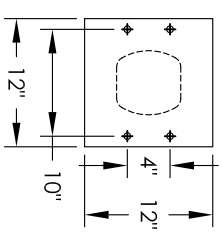

# Versatile™ 4C Pedestal Mount Mailbox, 4C15D-17-P

PEDESTAL DETAIL

## COMPARTMENT CHART

DESCRIPTION	COMPARTMENT	COMPARTMENT SIZE	QTY.
MAILBOX	MB1	3" H x 12" W x 15" D	17
OUTGOING MAIL	OM2	6-1/2" H x 12" W x 15" D	1
PARCEL	PL5	17" H x 12" W x 15" D	1
PARCEL	PL6	20-1/2" H x 12" W x 15" D	1