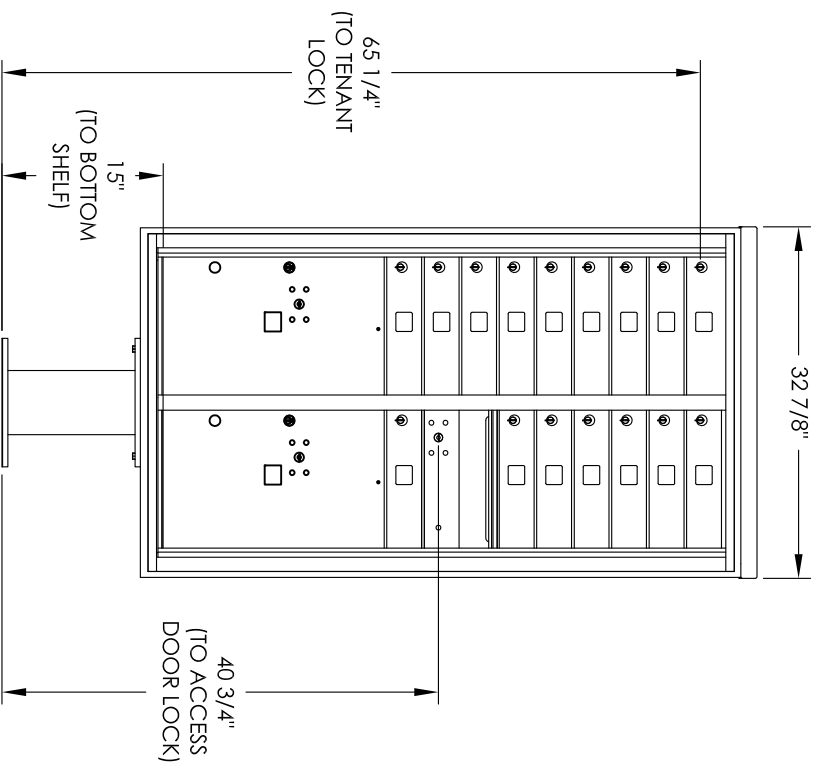

Versatile™ 4C Pedestal Mount Mailbox, 4C15D-16-P

PEDESTAL DETAIL

COMPARTMENT CHART

DESCRIPTION	COMPARTMENT	COMPARTMENT SIZE	QTY.
MAILBOX	MB1	3" H x 12" W x 15" D	16
OUTGOING MAIL	OM2	6-1/2" H x 12" W x 15" D	1
PARCEL	PL6	20-1/2" H x 12" W x 15" D	2

PRODUCT SERIES: VERSATILE™ 4C PEDESTAL MOUNT MAILBOX

1743 Quincy Ave., Suite 151
 Naperville, IL 60540
 800-824-9985
 www.MailboxWorks.com

MODEL	4C15D-16-P	REV	B
SCALE	NONE	LAST REV DATE	5/13/2014
DRAWING NUMBER	4C15D-16-PCS	DRAWN BY	SDH

- NOTES:
1. 4C pedestal units are for private applications only / not USPS Approved.
 2. May be installed outside or inside - see foundation specification details within the 4C Installation Manual.