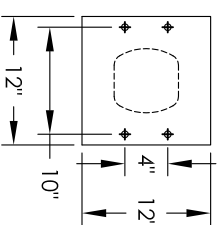

Versatile™ 4C Pedestal Mount Mailbox, 4C15D-16-P

PEDESTAL DETAIL

COMPARTMENT CHART

DESCRIPTION	COMPARTMENT	COMPARTMENT SIZE	QTY.
MAILBOX	MB1	3" H x 12" W x 15" D	16
OUTGOING MAIL	OM2	6-1/2" H x 12" W x 15" D	1
PARCEL	PL6	20-1/2" H x 12" W x 15" D	2