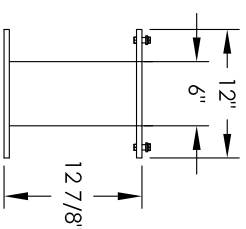

Versatile™ 4C Pedestal Mount Mailbox, 4C15D-16-P

PEDESTAL DETAIL

COMPARTMENT CHART

DESCRIPTION	COMPARTMENT	COMPARTMENT SIZE	QTY.
MAILBOX	MB1	3" H x 12" W x 15" D	16
OUTGOING MAIL	OM2	6-1/2" H x 12" W x 15" D	1
PARCEL	PL6	20-1/2" H x 12" W x 15" D	2

PRODUCT SERIES: VERSATILE™ 4C PEDESTAL MOUNT MAILBOX

1743 Quincy Ave., Suite 151
 Naperville, IL 60540
 800-824-9985
 www.MailboxWorks.com

MODEL	4C15D-16-P	REV	B
SCALE	NONE	LAST REV DATE	5/13/2014
DRAWING NUMBER	4C15D-16-PCS	DRAWN BY	SDH