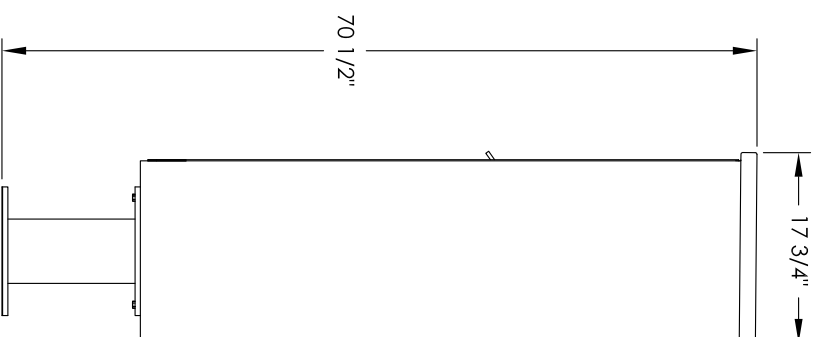

Versatile™ 4C Pedestal Mount Mailbox, 4C15D-16-P

PEDESTAL DETAIL

COMPARTMENT CHART

DESCRIPTION	COMPARTMENT	COMPARTMENT SIZE	QTY.
MAILBOX	MB1	3" H x 12" W x 15" D	16
OUTGOING MAIL	OM2	6-1/2" H x 12" W x 15" D	1
PARCEL	PL6	20-1/2" H x 12" W x 15" D	2

PRODUCT SERIES: VERSATILE™ 4C PEDESTAL MOUNT MAILBOX

1743 Quincy Ave., Suite 151
 Naperville, IL 60540
 800-824-9985
 www.MailboxWorks.com

MODEL	4C15D-16-P	REV	B
SCALE	NONE	LAST REV DATE	5/13/2014
DRAWING NUMBER	4C15D-16-PCS	DRAWN BY	SDH