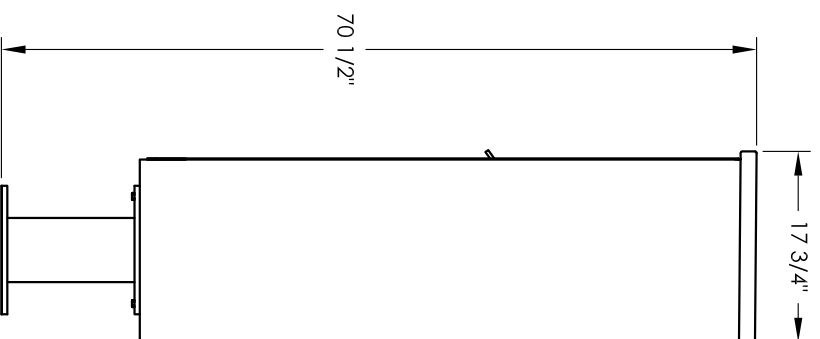

# Versatile™ 4C Pedestal Mount Mailbox, 4C15D-09-P

PEDESTAL DETAIL

## COMPARTMENT CHART

DESCRIPTION	COMPARTMENT	COMPARTMENT SIZE	QTY.
MAILBOX	MB2	6-1/2" H x 12" W x 15" D	9
OUTGOING MAIL	OM2	6-1/2" H x 12" W x 15" D	1
PARCEL	PL5	17" H x 12" W x 15" D	2

PRODUCT SERIES: VERSATILE™ 4C PEDESTAL MOUNT MAILBOX