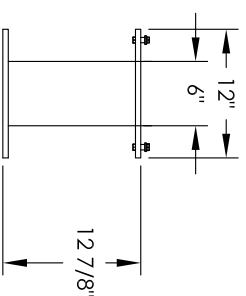

# Versatile™ 4C Pedestal Mount Mailbox, 4C15D-09-P

PEDESTAL DETAIL

## COMPARTMENT CHART

DESCRIPTION	COMPARTMENT	COMPARTMENT SIZE	QTY.
MAILBOX	MB2	6-1/2" H x 12" W x 15" D	9
OUTGOING MAIL	OM2	6-1/2" H x 12" W x 15" D	1
PARCEL	PL5	17" H x 12" W x 15" D	2

PRODUCT SERIES: VERSATILE™ 4C PEDESTAL MOUNT MAILBOX