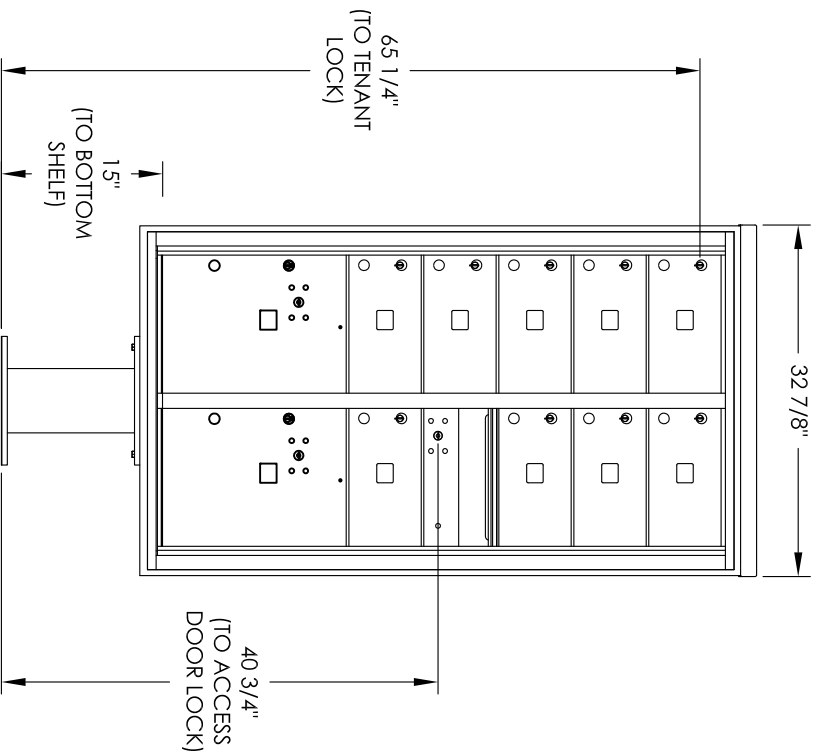

# Versatile™ 4C Pedestal Mount Mailbox, 4C15D-09-P

PEDESTAL DETAIL

## COMPARTMENT CHART

DESCRIPTION	COMPARTMENT	COMPARTMENT SIZE	QTY.
MAILBOX	MB2	6-1/2" H x 12" W x 15" D	9
OUTGOING MAIL	OM2	6-1/2" H x 12" W x 15" D	1
PARCEL	PL5	17" H x 12" W x 15" D	2

PRODUCT SERIES: VERSATILE™ 4C PEDESTAL MOUNT MAILBOX