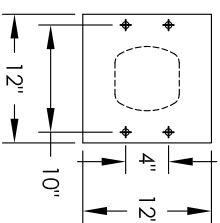

# Versatile™ 4C Pedestal Mount Mailbox, 4C15D-09-P

PEDESTAL DETAIL

## COMPARTMENT CHART

DESCRIPTION	COMPARTMENT	COMPARTMENT SIZE	QTY.
MAILBOX	MB2	6-1/2" H x 12" W x 15" D	9
OUTGOING MAIL	OM2	6-1/2" H x 12" W x 15" D	1
PARCEL	PL5	17" H x 12" W x 15" D	2

PRODUCT SERIES: VERSATILE™ 4C PEDESTAL MOUNT MAILBOX