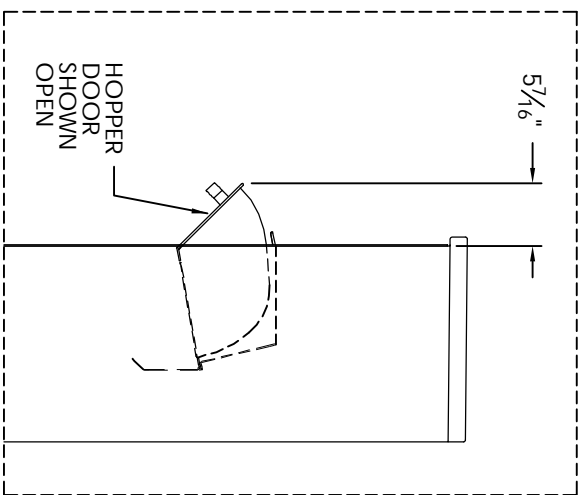

Versatile™ 4C Pedestal Mount Collection Box, 4C14S-HOP-P

MAX BUNDLE SIZE			
HEIGHT	WIDTH	LENGTH	
4 1/4"	11 3/8"	6 1/4"	
3 1/2"	11 3/8"	11 1/2"	
3"	11 3/8"	14 3/4"	
2 1/2"	11 3/8"	14 3/4"	

PEDESTAL DETAIL

- NOTES:
1. 4C pedestal units are for private applications only / not USPS Approved.
 2. May be installed outside or inside - see foundation specification details within the 4C Installation Manual.
 3. Collection Box compartment size is 20 5/8" H x 12" W x 15"D.
 4. Fixed top panel is for security purposes and is not usable.

PRODUCT SERIES: VERSATILE™ 4C PEDESTAL MOUNT COLLECTION BOX

1743 Quincy Ave, Suite 151
Naperville, IL 60540
800-824-9985

www.MailboxWorks.com

MODEL	4C14S-HOP-P		REV	C
SCALE	NONE	LAST REV DATE	7/02/2014	
DRAWING NUMBER	4C14S-HOP-PCS		DRAWN BY	TNS