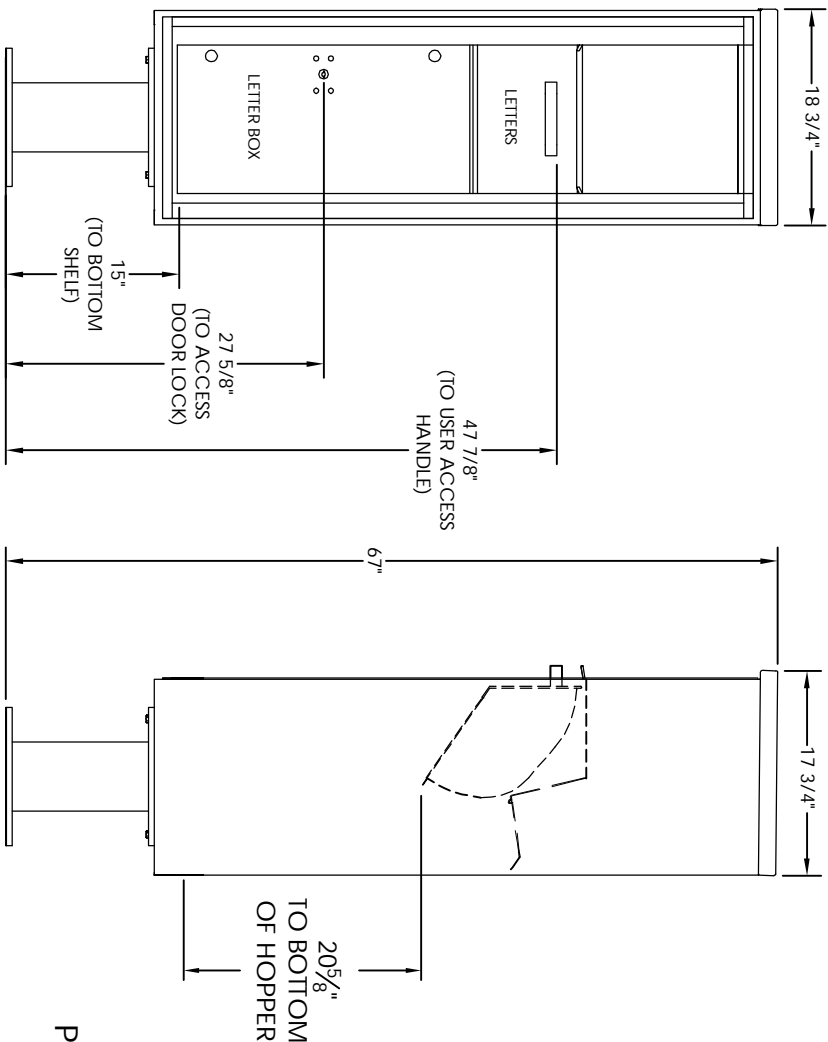

Versatile™ 4C Pedestal Mount Collection Box, 4C14S-HOP-P

MAX BUNDLE SIZE			
HEIGHT	WIDTH	LENGTH	
4 1/4"	11 3/8"	6 1/4"	
3 1/2"	11 3/8"	11 1/2"	
3"	11 3/8"	14 3/4"	
2 1/2"	11 3/8"	14 3/4"	

PEDESTAL DETAIL

- NOTES:
1. 4C pedestal units are for private applications only / not USPS Approved.
 2. May be installed outside or inside - see foundation specification details within the 4C Installation Manual.
 3. Collection Box compartment size is 20 5/8" H x 12" W x 15"D.
 4. Fixed top panel is for security purposes and is not usable.

PRODUCT SERIES: VERSATILE™ 4C PEDESTAL MOUNT COLLECTION BOX

1743 Quincy Ave, Suite 151
Naperville, IL 60540
800-824-9985

www.MailboxWorks.com

MODEL	4C14S-HOP-P		REV	C
SCALE	NONE	LAST REV DATE	7/02/2014	
DRAWING NUMBER	4C14S-HOP-PCS		DRAWN BY	TNS