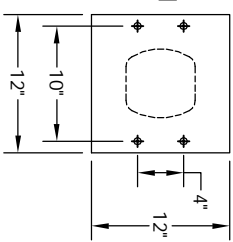

Versatile™ 4C Pedestal Mount Collection Box, 4C14S-HOP-P

MAX BUNDLE SIZE			
HEIGHT	WIDTH	LENGTH	
4 1/4"	11 3/8"	6 1/4"	
3 1/2"	11 3/8"	11 1/2"	
3"	11 3/8"	14 3/4"	
2 1/2"	11 3/8"	14 3/4"	

PEDESTAL DETAIL

- NOTES:
1. 4C pedestal units are for private applications only / not USPS Approved.
 2. May be installed outside or inside - see foundation specification details within the 4C Installation Manual.
 3. Collection Box compartment size is 20 5/8" H x 12" W x 15"D.
 4. Fixed top panel is for security purposes and is not usable.