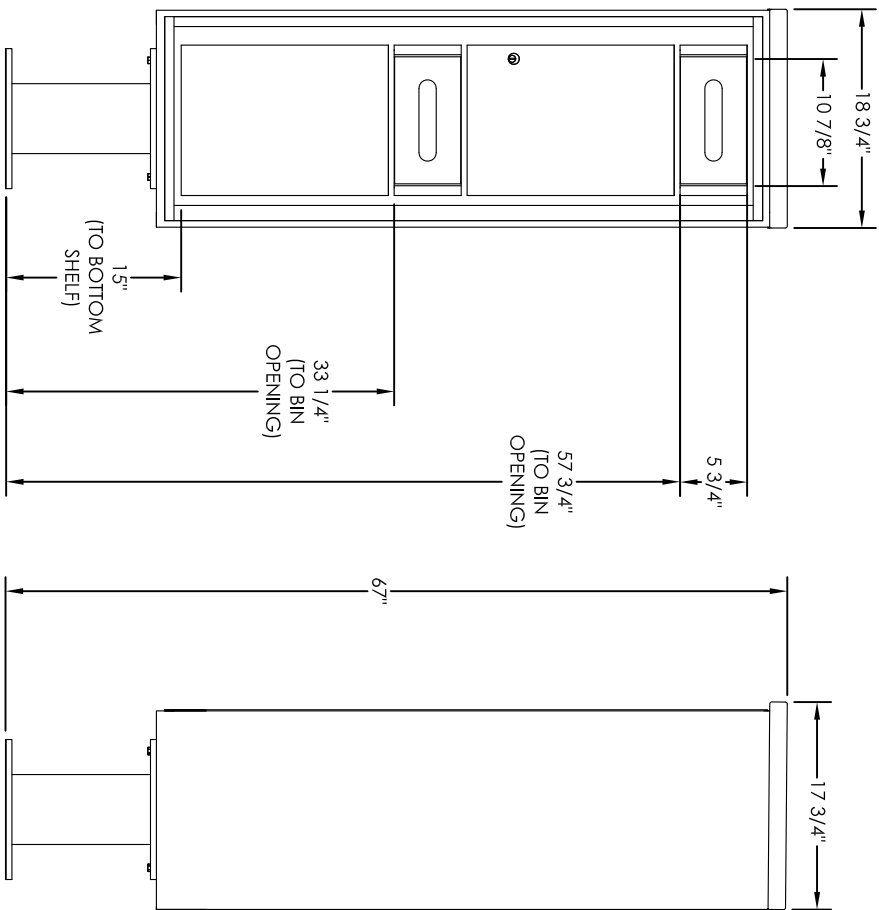

versatile™ 4C Pedestal Mount Trash/Recycling Bin, 4C14S-BIN-P

PEDESTAL DETAIL

- Notes:
1. 4C Trash/Recycling Bins are for private application only / not USPS Approved.
 2. May be installed outside or inside - see foundation specification details within the 4C installation Manual.
 3. Includes (2) trash/recycling compartments, (2) 10-gallon trash baskets made of recycled plastic and customized to compartments (Note: trash bag furnished by others).

PRODUCT SERIES: VERSATILE™ 4C PEDESTAL MOUNT TRASH/RECYCLING BIN

1743 Quincy Ave. Suite 151
 Naperville, IL 60540
 800-824-9985
 www.MailboxWorks.com

MODEL	4C14S-BIN-P	REV	B
SCALE	NONE	LAST REV DATE	6/17/14
DRAWING NUMBER	4C14S-BIN-PCS	DRAWN BY	AFD