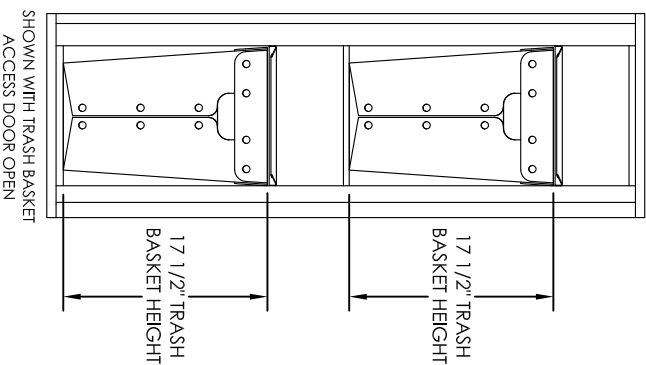

versatile™ 4C Pedestal Mount Trash/Recycling Bin, 4C14S-BIN-P

PEDESTAL DETAIL

- Notes:
1. 4C Trash/Recycling Bins are for private application only / not USPS Approved.
 2. May be installed outside or inside - see foundation specification details within the 4C installation Manual.
 3. Includes (2) trash/recycling compartments, (2) 10-gallon trash baskets made of recycled plastic and customized to compartments (Note: trash bag furnished by others).

PRODUCT SERIES: VERSATILE™ 4C PEDESTAL MOUNT TRASH/RECYCLING BIN

1743 Quincy Ave. Suite 151
 Naperville, IL 60540
 800-824-9985
 www.MailboxWorks.com

MODEL	4C14S-BIN-P	REV	B
SCALE	NONE	LAST REV DATE	6/17/14
DRAWING NUMBER	4C14S-BIN-PCS	DRAWN BY	AFD