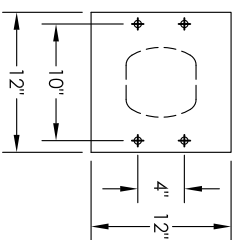

versatile™ 4C Pedestal Mount Trash/Recycling Bin, 4C14S-BIN-P

PEDESTAL DETAIL

- Notes:
1. 4C Trash/Recycling Bins are for private application only / not USPS Approved.
 2. May be installed outside or inside - see foundation specification details within the 4C installation Manual.
 3. Includes (2) trash/recycling compartments, (2) 10-gallon trash baskets made of recycled plastic and customized to compartments (Note: trash bag furnished by others).

PRODUCT SERIES: VERSATILE™ 4C PEDESTAL MOUNT TRASH/RECYCLING BIN

1743 Quincy Ave. Suite 151
 Naperville, IL 60540
 800-824-9985
 www.MailboxWorks.com

MODEL	4C14S-BIN-P	REV	B
SCALE	NONE	LAST REV DATE	6/17/14
DRAWING NUMBER	4C14S-BIN-PCS	DRAWN BY	AFD