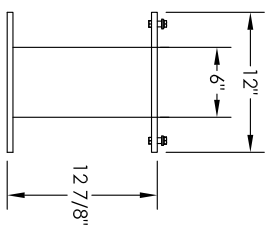

versatile™ 4C Pedestal Mount Trash/Recycling Bin, 4C14S-BIN-P

PEDESTAL DETAIL

- Notes:
1. 4C Trash/Recycling Bins are for private application only / not USPS Approved.
 2. May be installed outside or inside - see foundation specification details within the 4C installation Manual.
 3. Includes (2) trash/recycling compartments, (2) 10-gallon trash baskets made of recycled plastic and customized to compartments (Note: trash bag furnished by others).

PRODUCT SERIES: VERSATILE™ 4C PEDESTAL MOUNT TRASH/RECYCLING BIN

1743 Quincy Ave. Suite 151
 Naperville, IL 60540
 800-824-9985
 www.MailboxWorks.com

MODEL	4C14S-BIN-P	REV	B
SCALE	NONE	LAST REV DATE	6/17/14
DRAWING NUMBER	4C14S-BIN-PCS	DRAWN BY	AFD