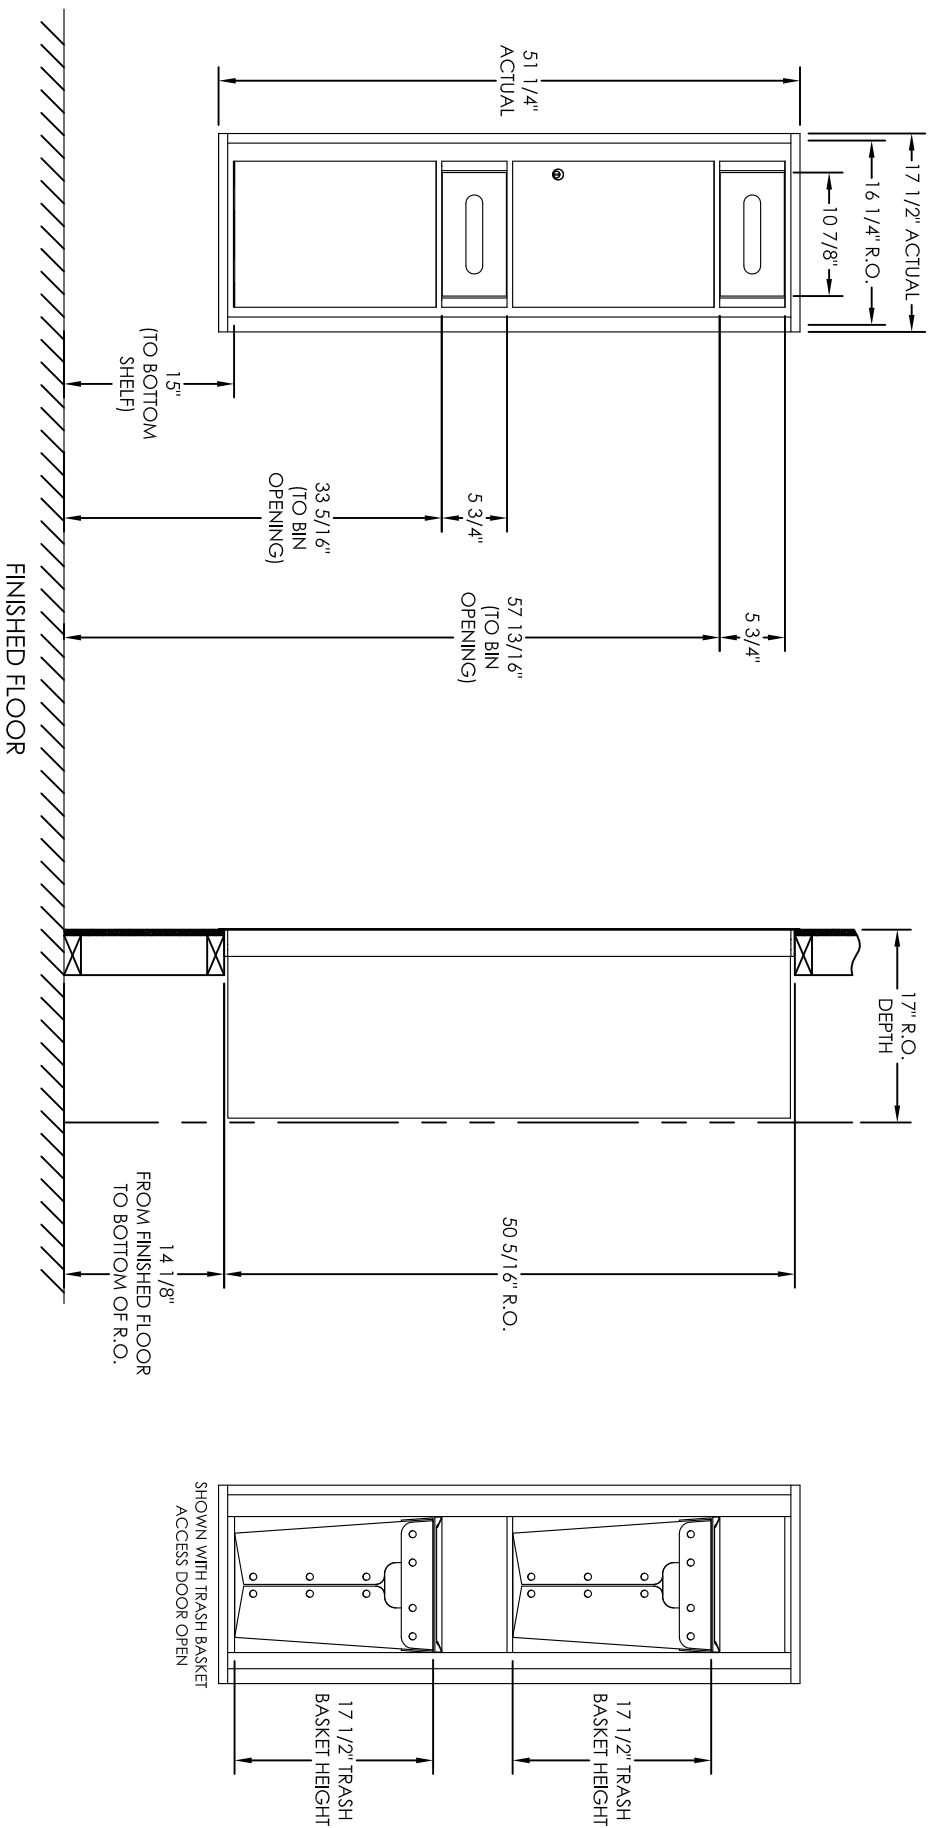

versatile™ 4C Trash/Recycling Bin, 4C14S-BIN

- Notes:
1. 4C Trash/Recycling Bins are for private application only / not USPS Approved.
 2. Module may be recessed, surface, or pedestal mounted and coordinates with Florence 4C mailbox modules, see installation manual for details.
 3. Includes (2) trash/recycling compartments, (2) 10-gallon trash baskets made of recycled plastic and customized to compartments (Note: trash bag furnished by others).

PRODUCT SERIES: VERSATILE™ 4C TRASH/RECYCLING BIN

The Mailbox Works

1743 Quincy Ave. Suite 151
 Naperville, IL 60540
 800-824-9985
 www.MailboxWorks.com

MODEL	REV	SCALE	LAST REV DATE
4C14S-BIN	A	NONE	6/17/14
DRAWING NUMBER	DRAWN BY		
4C14S-BINCS	AFD		