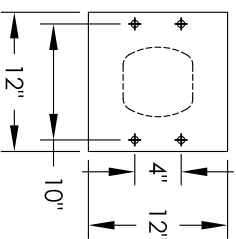

Versatile™ 4C Pedestal Mount Mailbox, 4C14S-3P-P

PEDESTAL DETAIL

COMPARTMENT CHART

DESCRIPTION	COMPARTMENT	COMPARTMENT SIZE	QTY.
PARCEL	PL4	13-1/2" H x 12" W x 15" D	1
PARCEL	PL5	17" H x 12" W x 15" D	2

PRODUCT SERIES: VERSATILE™ 4C PEDESTAL MOUNT MAILBOX

MODEL	REV
4C14S-3P-P	A
SCALE	LAST REV DATE
NONE	5/3/2014
DRAWING NUMBER	DRAWN BY
4C14S-3P-PCS	SDH