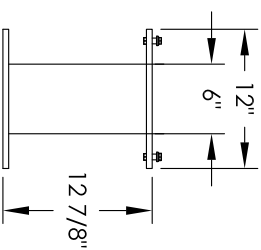

Versatile™ 4C Pedestal Mount Mailbox, 4C14S-3P-P

PEDESTAL DETAIL

COMPARTMENT CHART

DESCRIPTION	COMPARTMENT	COMPARTMENT SIZE	QTY.
PARCEL	PL4	13-1/2" H x 12" W x 15" D	1
PARCEL	PL5	17" H x 12" W x 15" D	2

PRODUCT SERIES: VERSATILE™ 4C PEDESTAL MOUNT MAILBOX

MODEL	REV
4C14S-3P-P	A
SCALE	LAST REV DATE
NONE	5/3/2014
DRAWING NUMBER	DRAWN BY
4C14S-3P-PCS	SDH