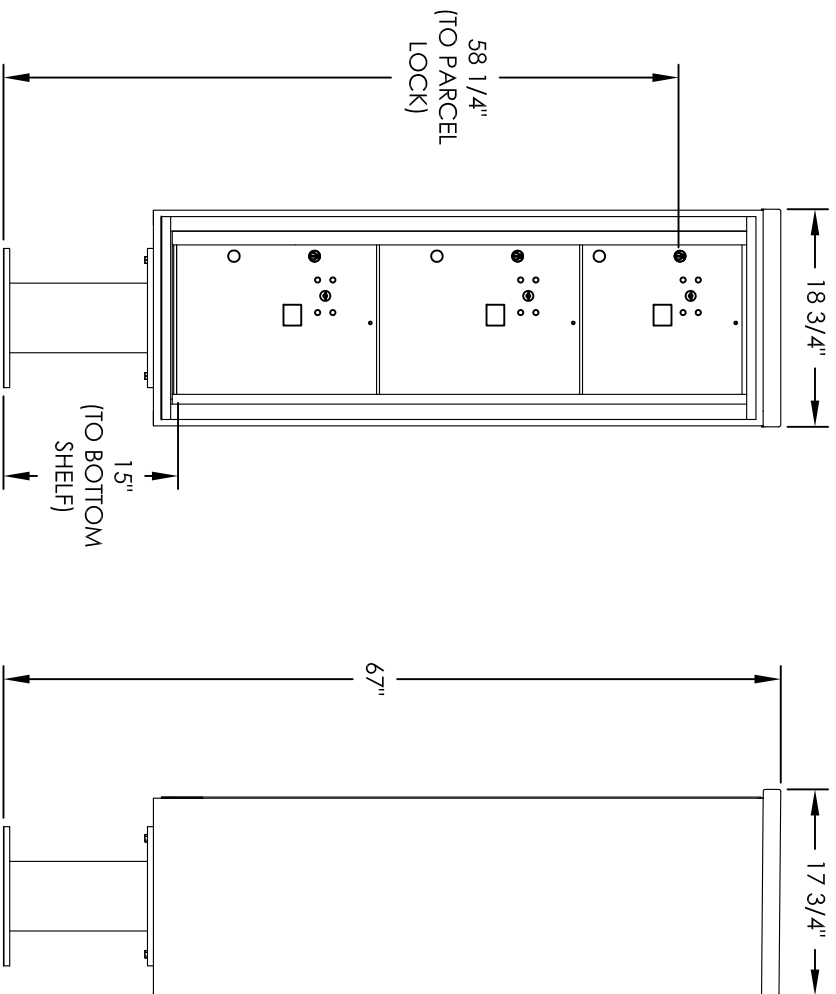

Versatile™ 4C Pedestal Mount Mailbox, 4C14S-3P-P

PEDESTAL DETAIL

COMPARTMENT CHART

DESCRIPTION	COMPARTMENT	COMPARTMENT SIZE	QTY.
PARCEL	PL4	13-1/2" H x 12" W x 15" D	1
PARCEL	PL5	17" H x 12" W x 15" D	2

PRODUCT SERIES: VERSATILE™ 4C PEDESTAL MOUNT MAILBOX

- NOTES:
1. 4C pedestal units are for private applications only / not USPS Approved.
 2. May be installed outside or inside - see foundation specification details within the 4C Installation Manual.

1743 Quincy Ave., Suite 151
 Naperville, IL 60540
 800-824-9985
 www.MailboxWorks.com

MODEL	REV
4C14S-3P-P	A
SCALE	LAST REV DATE
NONE	5/3/2014
DRAWING NUMBER	DRAWN BY
4C14S-3P-PCS	SDH