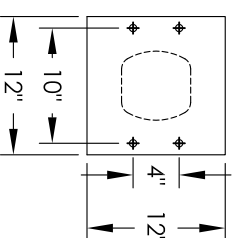

# Versatile™ 4C Pedestal Mount Mailbox, 4C14S-2P-P

PEDESTAL DETAIL

## COMPARTMENT CHART

DESCRIPTION	COMPARTMENT	COMPARTMENT SIZE	QTY.
OUTGOING MAIL	OM2	6-1/2" H x 12" W x 15" D	1
PARCEL	PL6	20-1/2" H x 12" W x 15" D	2

PRODUCT SERIES: VERSATILE™ 4C PEDESTAL MOUNT MAILBOX