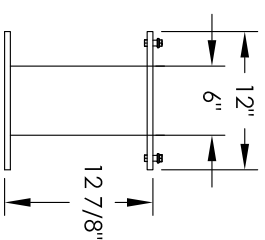

# Versatile™ 4C Pedestal Mount Mailbox, 4C14S-2P-P

PEDESTAL DETAIL

## COMPARTMENT CHART

DESCRIPTION	COMPARTMENT	COMPARTMENT SIZE	QTY.
OUTGOING MAIL	OM2	6-1/2" H x 12" W x 15" D	1
PARCEL	PL6	20-1/2" H x 12" W x 15" D	2

PRODUCT SERIES: VERSATILE™ 4C PEDESTAL MOUNT MAILBOX