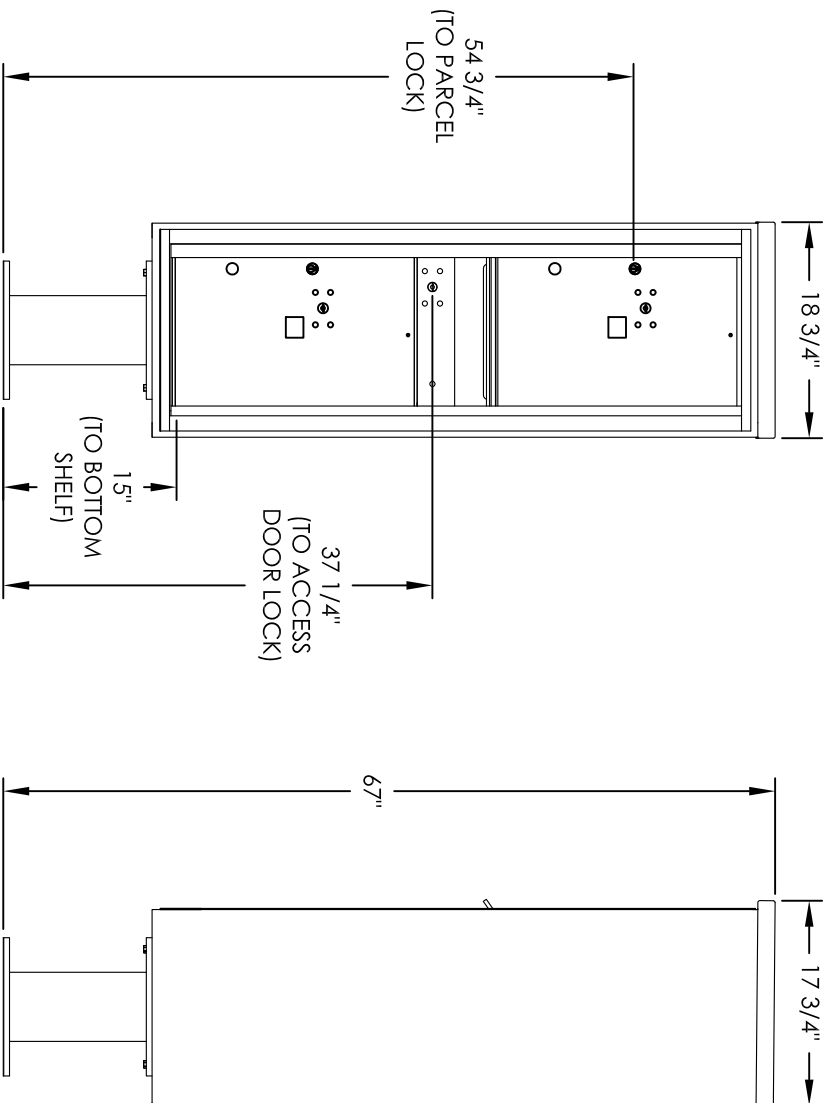

# Versatile™ 4C Pedestal Mount Mailbox, 4C14S-2P-P

PEDESTAL DETAIL

## COMPARTMENT CHART

DESCRIPTION	COMPARTMENT	COMPARTMENT SIZE	QTY.
OUTGOING MAIL	OM2	6-1/2" H x 12" W x 15" D	1
PARCEL	PL6	20-1/2" H x 12" W x 15" D	2

PRODUCT SERIES: VERSATILE™ 4C PEDESTAL MOUNT MAILBOX

1743 Quincy Ave, Suite 151  
 Naperville, IL 60540  
 800-824-9985  
 www.MailboxWorks.com

MODEL	REV	LAST REV DATE
4C14S-2P-P	A	5/3/2014
SCALE	DRAWING NUMBER	DRAWN BY
NONE	4C14S-2P-PCS	SDH

- NOTES:
1. 4C pedestal units are for private applications only / not USPS Approved.
  2. May be installed outside or inside - see foundation specification details within the 4C Installation Manual.