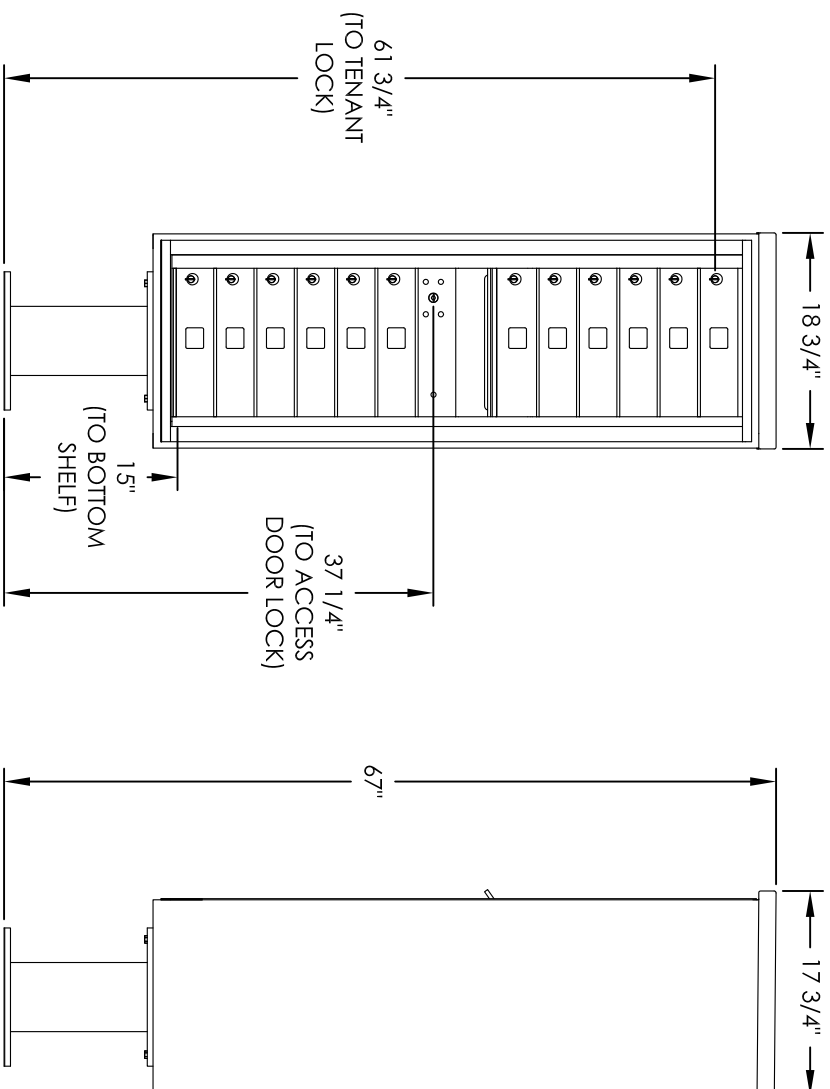

Versatile™ 4C Pedestal Mount Mailbox, 4C14S-12-P

PEDESTAL DETAIL

COMPARTMENT CHART

DESCRIPTION	COMPARTMENT	COMPARTMENT SIZE	QTY.
MAILBOX	MB1	3" H X 12" W X 15" D	12
OUTGOING MAIL	OM2	6-1/2" H X 12" W X 15" D	1

PRODUCT SERIES: VERSATILE™ 4C PEDESTAL MOUNT MAILBOX

- NOTES:
1. 4C pedestal units are for private applications only / not USPS Approved.
 2. May be installed outside or inside - see foundation specification details within the 4C Installation Manual.