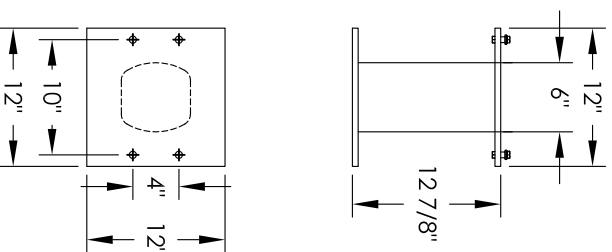

Versatile™ 4C Pedestal Mount Mailbox, 4C14S-12-P

PEDESTAL DETAIL

COMPARTMENT CHART

DESCRIPTION	COMPARTMENT	COMPARTMENT SIZE	QTY.
MAILBOX	MB1	3" H X 12" W X 15" D	12
OUTGOING MAIL	OM2	6-1/2" H X 12" W X 15" D	1

PRODUCT SERIES: VERSATILE™ 4C PEDESTAL MOUNT MAILBOX

- NOTES:
1. 4C pedestal units are for private applications only / not USPS Approved.
 2. May be installed outside or inside - see foundation specification details within the 4C Installation Manual.