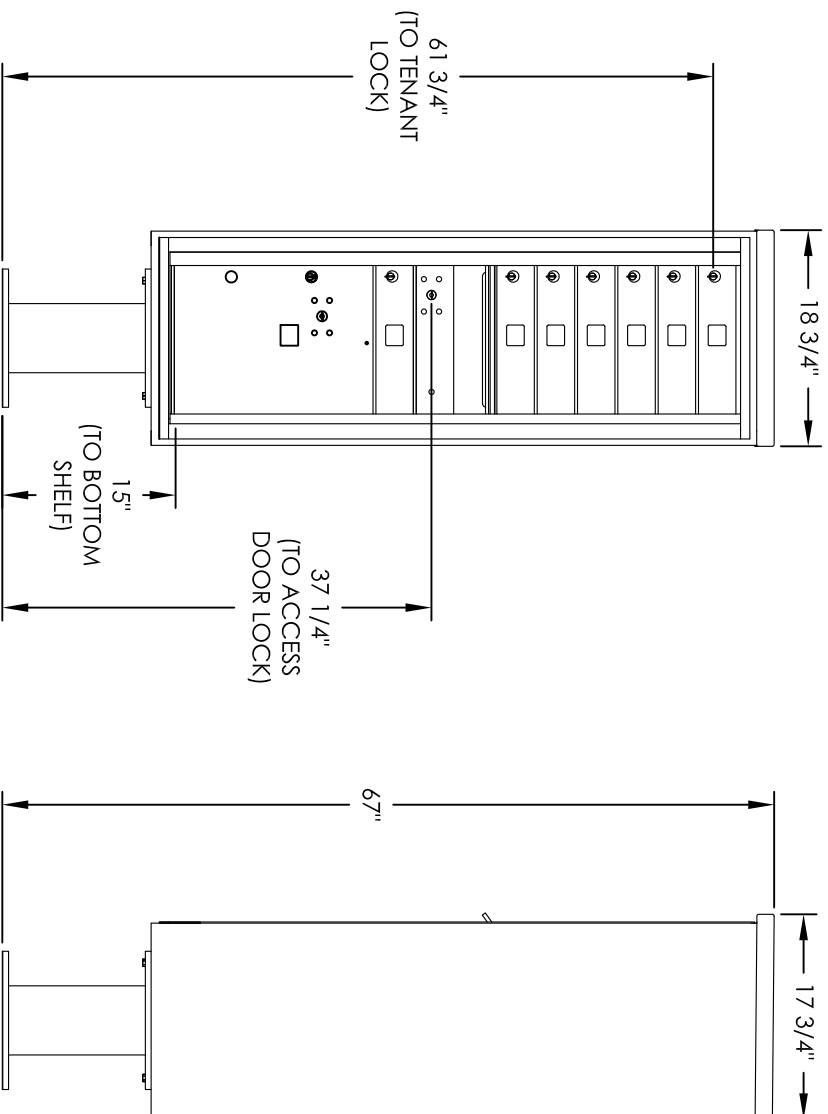

Versatile™ 4C Pedestal Mount Mailbox, 4C14S-07-P

PEDESTAL DETAIL

COMPARTMENT CHART

DESCRIPTION	COMPARTMENT	COMPARTMENT SIZE	QTY.
MAILBOX	MB1	3" H x 12" W x 15" D	7
OUTGOING MAIL	OM2	6-1/2" H x 12" W x 15" D	1
PARCEL	PLS	17" H x 12" W x 15" D	1

PRODUCT SERIES: VERSATILE™ 4C PEDESTAL MOUNT MAILBOX

- NOTES:
1. 4C pedestal units are for private applications only / not USPS Approved.
 2. May be installed outside or inside - see foundation specification details within the 4C Installation Manual.