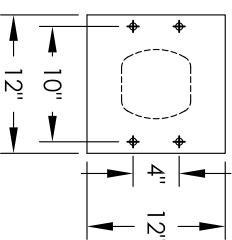

Versatile™ 4C Pedestal Mount Mailbox, 4C14S-07-P

PEDESTAL DETAIL

COMPARTMENT CHART

DESCRIPTION	COMPARTMENT	COMPARTMENT SIZE	QTY.
MAILBOX	MB1	3" H x 12" W x 15" D	7
OUTGOING MAIL	OM2	6-1/2" H x 12" W x 15" D	1
PARCEL	PLS	17" H x 12" W x 15" D	1