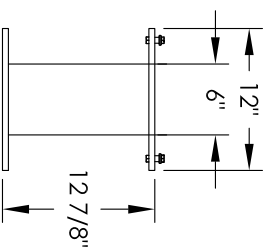

# Versatile™ 4C Pedestal Mount Mailbox, 4C14S-03-P

PEDESTAL DETAIL

## COMPARTMENT CHART

DESCRIPTION	COMPARTMENT	COMPARTMENT SIZE	QTY.
MAILBOX	MB2	6-1/2" H x 12" W x 15" D	3
OUTGOING MAIL	OM2	6-1/2" H x 12" W x 15" D	1
PARCEL	PL6	20-1/2" H x 12" W x 15" D	1

PRODUCT SERIES: VERSATILE™ 4C PEDESTAL MOUNT MAILBOX