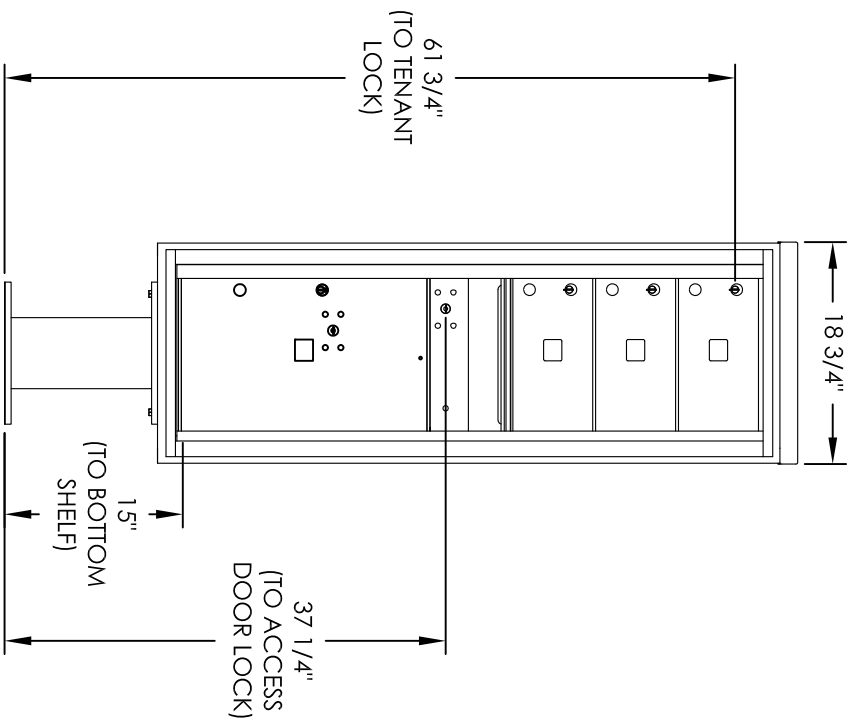

# Versatile™ 4C Pedestal Mount Mailbox, 4C14S-03-P

PEDESTAL DETAIL

## COMPARTMENT CHART

DESCRIPTION	COMPARTMENT	COMPARTMENT SIZE	QTY.
MAILBOX	MB2	6-1/2" H x 12" W x 15" D	3
OUTGOING MAIL	OM2	6-1/2" H x 12" W x 15" D	1
PARCEL	PL6	20-1/2" H x 12" W x 15" D	1

PRODUCT SERIES: VERSATILE™ 4C PEDESTAL MOUNT MAILBOX