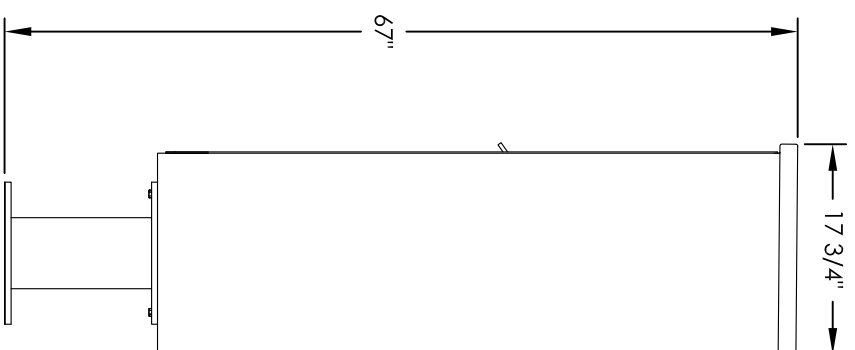

# Versatile™ 4C Pedestal Mount Mailbox, 4C14S-03-P

PEDESTAL DETAIL

## COMPARTMENT CHART

DESCRIPTION	COMPARTMENT	COMPARTMENT SIZE	QTY.
MAILBOX	MB2	6-1/2" H x 12" W x 15" D	3
OUTGOING MAIL	OM2	6-1/2" H x 12" W x 15" D	1
PARCEL	PL6	20-1/2" H x 12" W x 15" D	1

PRODUCT SERIES: VERSATILE™ 4C PEDESTAL MOUNT MAILBOX