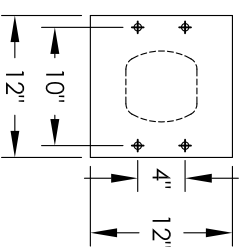

# Versatile™ 4C Pedestal Mount Mailbox, 4C14S-03-P

PEDESTAL DETAIL

## COMPARTMENT CHART

DESCRIPTION	COMPARTMENT	COMPARTMENT SIZE	QTY.
MAILBOX	MB2	6-1/2" H x 12" W x 15" D	3
OUTGOING MAIL	OM2	6-1/2" H x 12" W x 15" D	1
PARCEL	PL6	20-1/2" H x 12" W x 15" D	1

PRODUCT SERIES: VERSATILE™ 4C PEDESTAL MOUNT MAILBOX