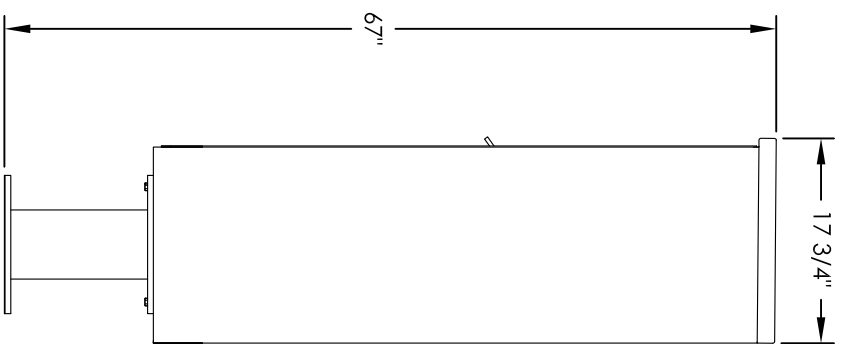

Versatile™ 4C Pedestal Mount Mailbox, 4C14D-26-P

PEDESTAL DETAIL

COMPARTMENT CHART

DESCRIPTION	COMPARTMENT	COMPARTMENT SIZE	QTY.
MAILBOX	MB1	3" H X 12" W X 15" D	26
OUTGOING MAIL	OM2	6-1/2" H X 12" W X 15" D	1

PRODUCT SERIES: VERSATILE™ 4C PEDESTAL MOUNT MAILBOX

- NOTES:
1. 4C pedestal units are for private applications only / not USPS Approved.
 2. May be installed outside or inside - see foundation specification details within the 4C Installation Manual.