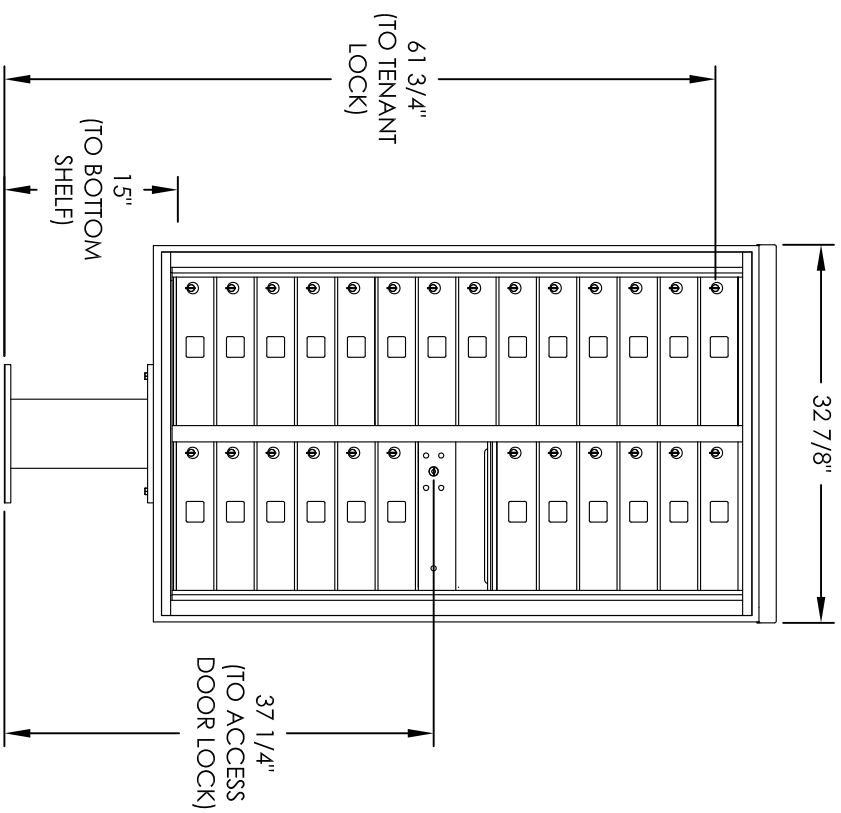

Versatile™ 4C Pedestal Mount Mailbox, 4C14D-26-P

PEDESTAL DETAIL

COMPARTMENT CHART

DESCRIPTION	COMPARTMENT	COMPARTMENT SIZE	QTY.
MAILBOX	MB1	3" H X 12" W X 15" D	26
OUTGOING MAIL	OM2	6-1/2" H X 12" W X 15" D	1

PRODUCT SERIES: VERSATILE™ 4C PEDESTAL MOUNT MAILBOX

- NOTES:
1. 4C pedestal units are for private applications only / not USPS Approved.
 2. May be installed outside or inside - see foundation specification details within the 4C Installation Manual.