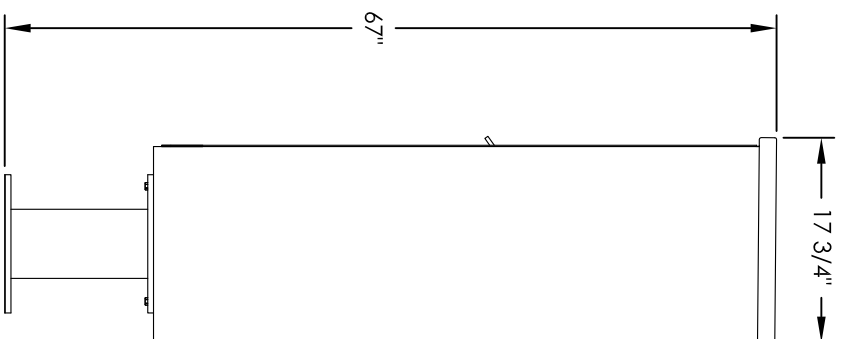

Versatile™ 4C Pedestal Mount Mailbox, 4C14D-16-P

COMPARTMENT CHART

DESCRIPTION	COMPARTMENT	COMPARTMENT SIZE	QTY.
MAILBOX	MB1	16" H x 12" W x 15" D	16
OUTGOING MAIL	OM2	6-1/2" H x 12" W x 15" D	1
PARCEL	PL5	17" H x 12" W x 15" D	2

PRODUCT SERIES: VERSATILE™ 4C PEDESTAL MOUNT MAILBOX

- NOTES:
1. 4C pedestal units are for private applications only / not USPS Approved.
 2. May be installed outside or inside - see foundation specification details within the 4C Installation Manual.