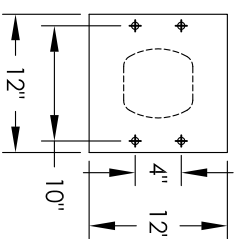

Versatile™ 4C Pedestal Mount Mailbox, 4C14D-16-P

COMPARTMENT CHART

DESCRIPTION	COMPARTMENT	COMPARTMENT SIZE	QTY.
MAILBOX	MB1	16" H x 12" W x 15" D	16
OUTGOING MAIL	OM2	6-1/2" H x 12" W x 15" D	1
PARCEL	PL5	17" H x 12" W x 15" D	2