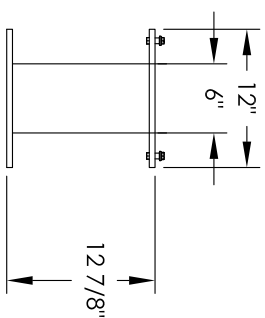

Versatile™ 4C Pedestal Mount Mailbox, 4C14D-16-P

COMPARTMENT CHART

DESCRIPTION	COMPARTMENT	COMPARTMENT SIZE	QTY.
MAILBOX	MB1	16" H x 12" W x 15" D	16
OUTGOING MAIL	OM2	6-1/2" H x 12" W x 15" D	1
PARCEL	PL5	17" H x 12" W x 15" D	2