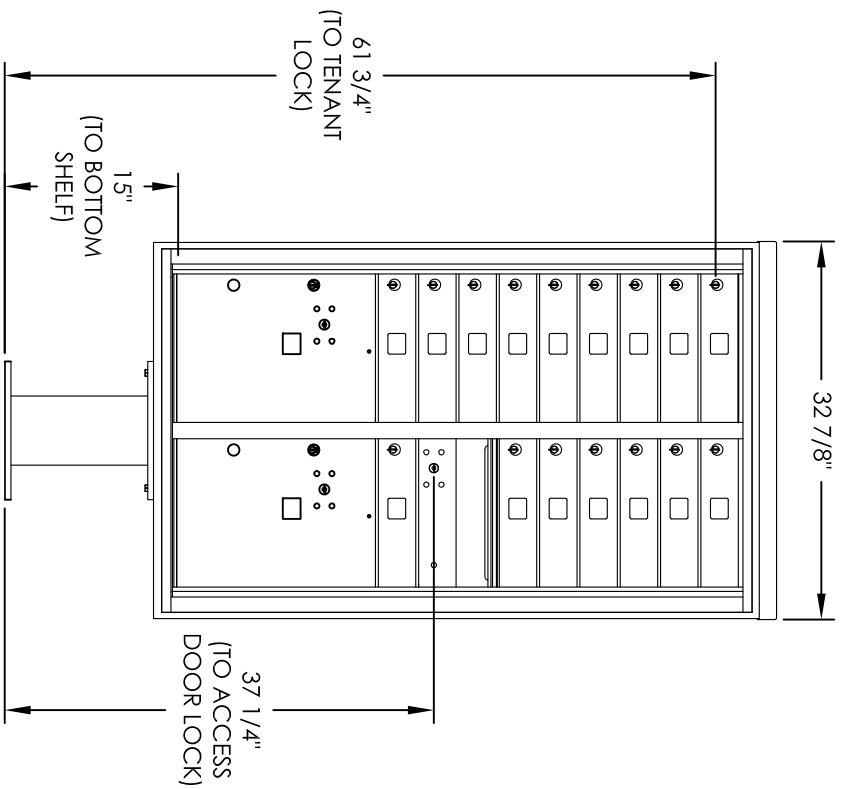

Versatile™ 4C Pedestal Mount Mailbox, 4C14D-16-P

COMPARTMENT CHART

DESCRIPTION	COMPARTMENT	COMPARTMENT SIZE	QTY.
MAILBOX	MB1	16" H x 12" W x 15" D	16
OUTGOING MAIL	OM2	6-1/2" H x 12" W x 15" D	1
PARCEL	PL5	17" H x 12" W x 15" D	2

PRODUCT SERIES: VERSATILE™ 4C PEDESTAL MOUNT MAILBOX

- NOTES:
1. 4C pedestal units are for private applications only / not USPS Approved.
 2. May be installed outside or inside - see foundation specification details within the 4C Installation Manual.