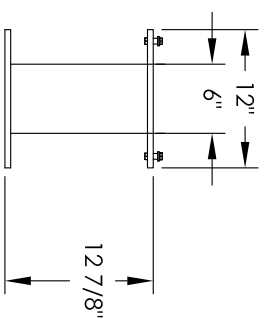

Versatile™ 4C Pedestal Mount Mailbox, 4C14D-14-P

PEDESTAL DETAIL

COMPARTMENT CHART

DESCRIPTION	COMPARTMENT	COMPARTMENT SIZE	QTY.
MAILBOX	MB1	3" H x 12" W x 15" D	14
OUTGOING MAIL	OM2	6-1/2" H x 12" W x 15" D	1
PARCEL	PL6	20-1/2" H x 12" W x 15" D	2