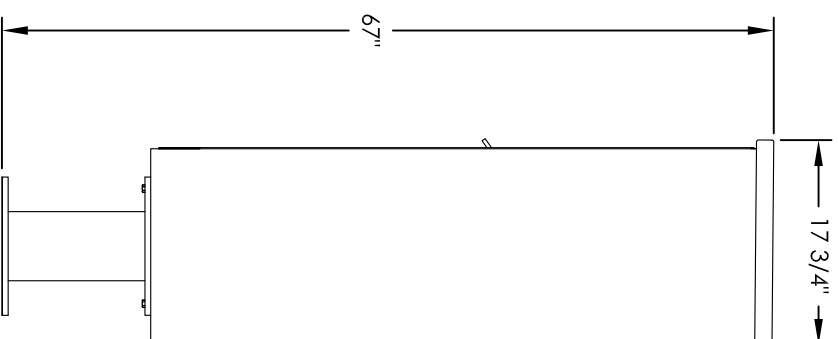

Versatile™ 4C Pedestal Mount Mailbox, 4C14D-14-P

PEDESTAL DETAIL

COMPARTMENT CHART

DESCRIPTION	COMPARTMENT	COMPARTMENT SIZE	QTY.
MAILBOX	MB1	3" H x 12" W x 15" D	14
OUTGOING MAIL	OM2	6-1/2" H x 12" W x 15" D	1
PARCEL	PL6	20-1/2" H x 12" W x 15" D	2

PRODUCT SERIES: VERSATILE™ 4C PEDESTAL MOUNT MAILBOX

- NOTES:
1. 4C pedestal units are for private applications only / not USPS Approved.
 2. May be installed outside or inside - see foundation specification details within the 4C Installation Manual.