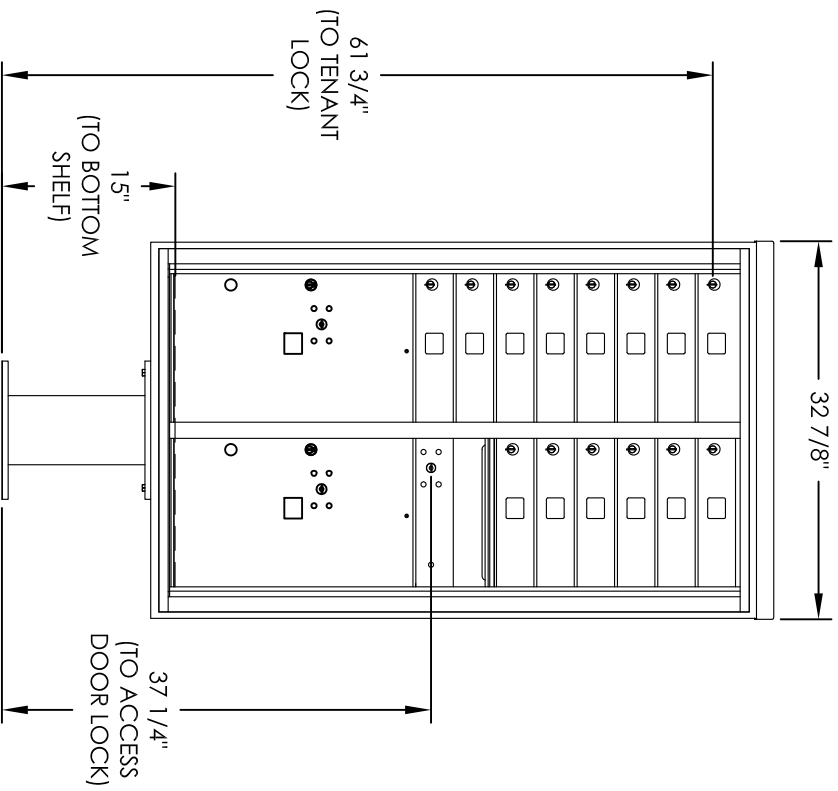

Versatile™ 4C Pedestal Mount Mailbox, 4C14D-14-P

PEDESTAL DETAIL

COMPARTMENT CHART

DESCRIPTION	COMPARTMENT	COMPARTMENT SIZE	QTY.
MAILBOX	MB1	3" H x 12" W x 15" D	14
OUTGOING MAIL	OM2	6-1/2" H x 12" W x 15" D	1
PARCEL	PL6	20-1/2" H x 12" W x 15" D	2

PRODUCT SERIES: VERSATILE™ 4C PEDESTAL MOUNT MAILBOX

- NOTES:
1. 4C pedestal units are for private applications only / not USPS Approved.
 2. May be installed outside or inside - see foundation specification details within the 4C Installation Manual.