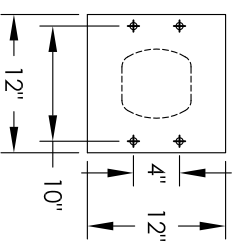

Versatile™ 4C Pedestal Mount Mailbox, 4C14D-07-P

PEDESTAL DETAIL

COMPARTMENT CHART

DESCRIPTION	COMPARTMENT	COMPARTMENT SIZE	QTY.
MAILBOX	MB2	6-1/2" H x 12" W x 15" D	7
OUTGOING MAIL	OM2	6-1/2" H x 12" W x 15" D	1
PARCEL	PL6	20-1/2" H x 12" W x 15" D	2