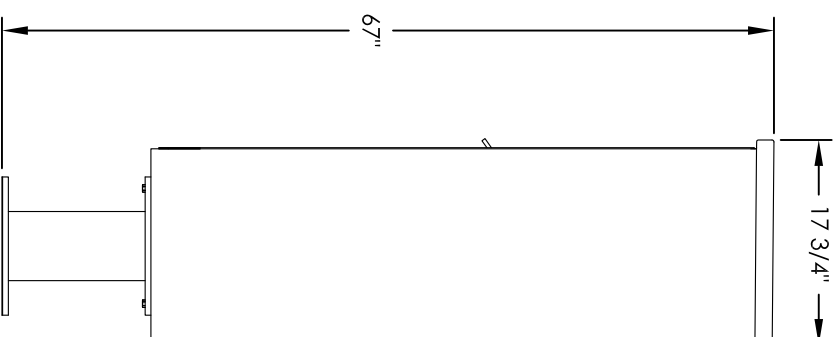

Versatile™ 4C Pedestal Mount Mailbox, 4C14D-07-P

PEDESTAL DETAIL

COMPARTMENT CHART

DESCRIPTION	COMPARTMENT	COMPARTMENT SIZE	QTY.
MAILBOX	MB2	6-1/2" H x 12" W x 15" D	7
OUTGOING MAIL	OM2	6-1/2" H x 12" W x 15" D	1
PARCEL	PL6	20-1/2" H x 12" W x 15" D	2

PRODUCT SERIES: VERSATILE™ 4C PEDESTAL MOUNT MAILBOX

- NOTES:
1. 4C pedestal units are for private applications only / not USPS Approved.
 2. May be installed outside or inside - see foundation specification details within the 4C Installation Manual.