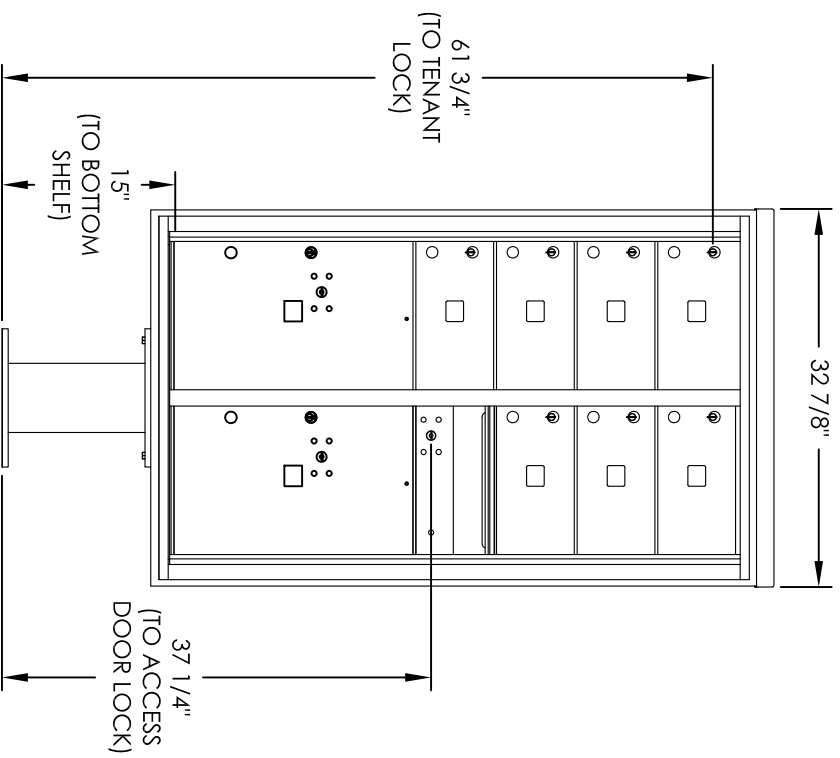

Versatile™ 4C Pedestal Mount Mailbox, 4C14D-07-P

PEDESTAL DETAIL

COMPARTMENT CHART

DESCRIPTION	COMPARTMENT	COMPARTMENT SIZE	QTY.
MAILBOX	MB2	6-1/2" H x 12" W x 15" D	7
OUTGOING MAIL	OM2	6-1/2" H x 12" W x 15" D	1
PARCEL	PL6	20-1/2" H x 12" W x 15" D	2

PRODUCT SERIES: VERSATILE™ 4C PEDESTAL MOUNT MAILBOX

- NOTES:
1. 4C pedestal units are for private applications only / not USPS Approved.
 2. May be installed outside or inside - see foundation specification details within the 4C Installation Manual.