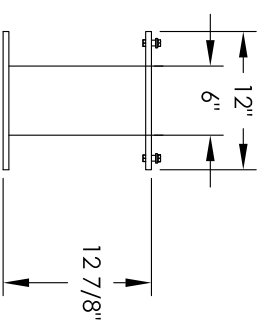

Versatile™ 4C Pedestal Mount Mailbox, 4C14D-07-P

PEDESTAL DETAIL

COMPARTMENT CHART

DESCRIPTION	COMPARTMENT	COMPARTMENT SIZE	QTY.
MAILBOX	MB2	6-1/2" H x 12" W x 15" D	7
OUTGOING MAIL	OM2	6-1/2" H x 12" W x 15" D	1
PARCEL	PL6	20-1/2" H x 12" W x 15" D	2