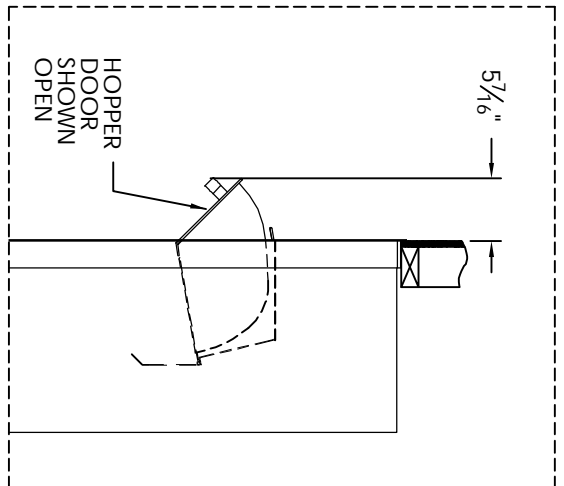

# Versatile™ 4C Collection Box, 4C13S-HOP

MAX BUNDLE SIZE			
HEIGHT	WIDTH	LENGTH	
4 1/4"	11 3/8"	6 1/4"	
3 1/2"	11 3/8"	11 1/2"	
3"	11 3/8"	14 3/4"	
2 1/2"	11 3/8"	14 3/4"	

- NOTES:
1. 4C Collection boxes are USPS Approved.
  2. Module may be recessed, surface, or pedestal mounted and coordinates with Florence versatile™ 4C mailbox modules, see installation manual for details.
  3. Collection Box compartment size is 20 5/8" H x 12" W x 15"D.
  4. Fixed top panel is for security purposes and is not usable.

PRODUCT SERIES: VERSATILE™ 4C COLLECTION BOX

1743 Quincy Ave, Suite 151  
 Naperville, IL 60540  
 800-824-9985  
 www.MailboxWorks.com

MODEL	4C13S-HOP	REV	D
SCALE	NONE	LAST REV DATE	7/02/2014
DRAWING NUMBER	4C13S-HOPCS	DRAWN BY	TNS