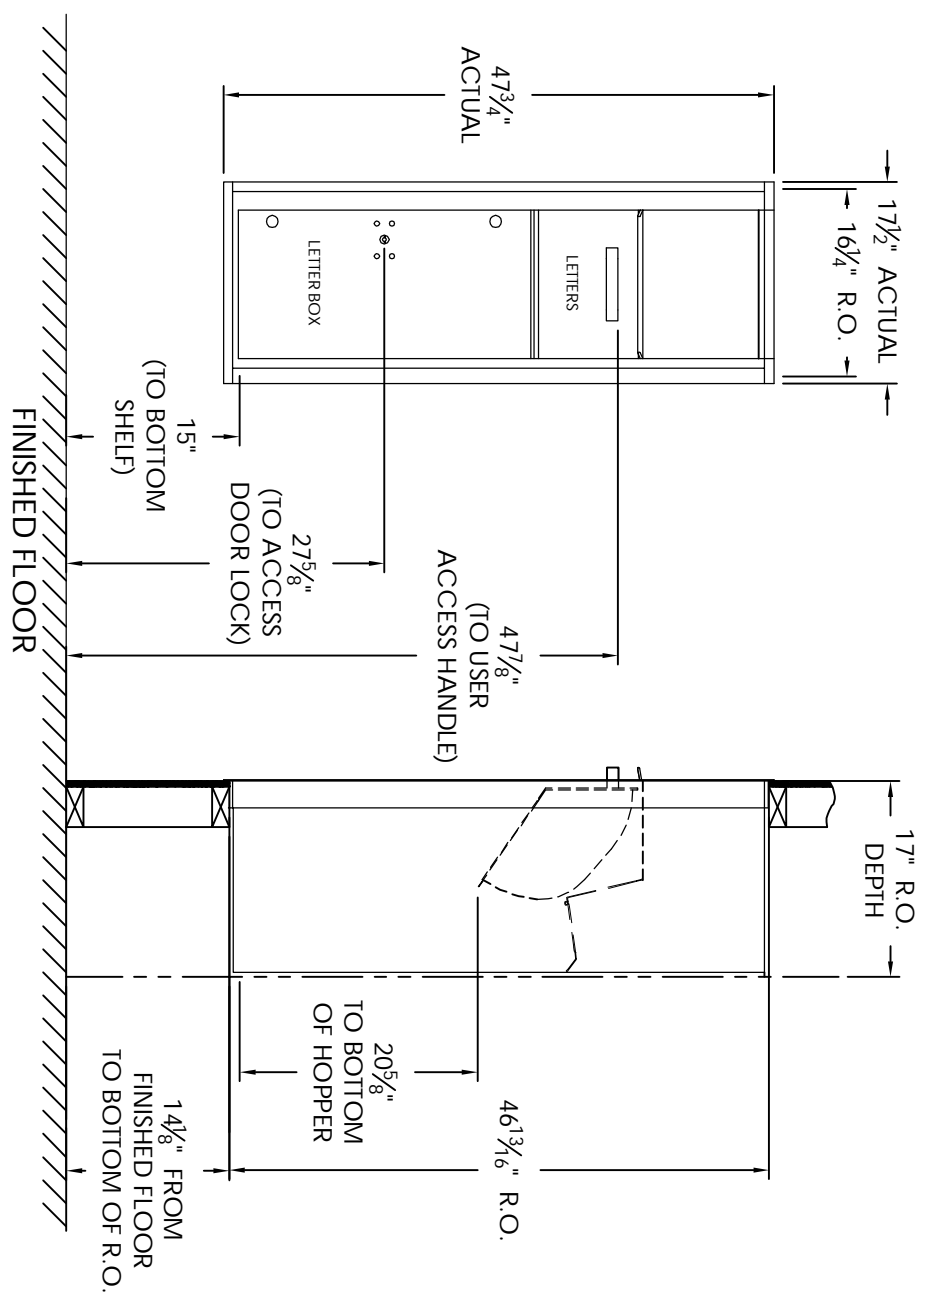

# Versatile™ 4C Collection Box, 4C13S-HOP

MAX BUNDLE SIZE			
HEIGHT	WIDTH	LENGTH	
4 1/4"	11 3/8"	6 1/4"	
3 1/2"	11 3/8"	11 1/2"	
3"	11 3/8"	14 3/4"	
2 1/2"	11 3/8"	14 3/4"	

- NOTES:
1. 4C Collection boxes are USPS Approved.
  2. Module may be recessed, surface, or pedestal mounted and coordinates with Florence versatile™ 4C mailbox modules, see installation manual for details.
  3. Collection Box compartment size is 20 5/8" H x 12" W x 15"D.
  4. Fixed top panel is for security purposes and is not usable.

PRODUCT SERIES: VERSATILE™ 4C COLLECTION BOX

1743 Quincy Ave, Suite 151  
 Naperville, IL 60540  
 800-824-9985  
 www.MailboxWorks.com

MODEL	4C13S-HOP	REV	D
SCALE	NONE	LAST REV DATE	7/02/2014
DRAWING NUMBER	4C13S-HOPCS	DRAWN BY	TNS