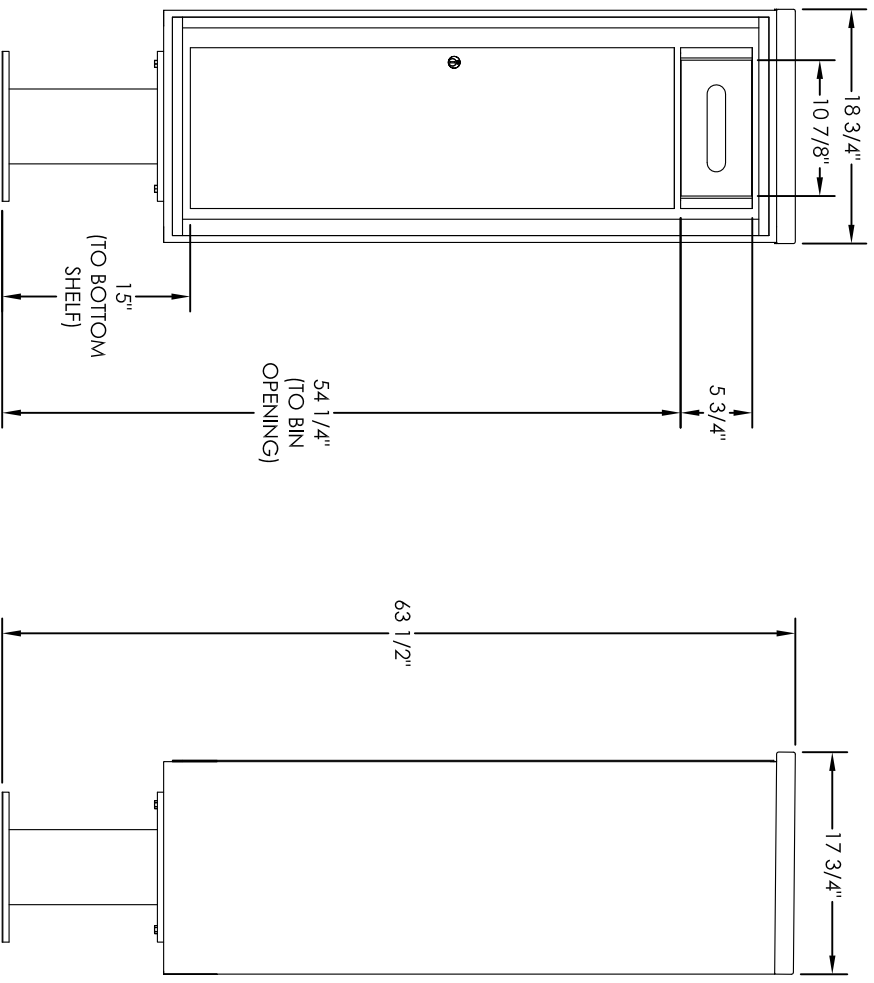

versatile™ 4C Pedestal Mount Bin Trash/Recycling Bin, 4C13S-BIN-P

PEDESTAL DETAIL

SHOWN WITH TRASH BASKET ACCESS DOOR OPEN

- Notes:
1. 4C Trash/Recycling Bins are for private application only / not USPS Approved.
 2. May be installed outside or inside - see foundation specification details within the 4C installation Manual.
 3. Includes (1) trash/recycling compartment, (1) 15-gallon trash basket made of recycled plastic and customized to compartment (Note: trash bag furnished by others).

PRODUCT SERIES: VERSATILE™ 4C PEDESTAL MOUNT TRASH/RECYCLING BIN

1743 Quincy Ave, Suite 151
 Naperville, IL 60540
 800-824-9985
 www.MailboxWorks.com

MODEL	4C13S-BIN-P	REV	B
SCALE	NONE	LAST REV DATE	6/14/14
DRAWING NUMBER	4C13S-BIN-PCS	DRAWN BY	AFD