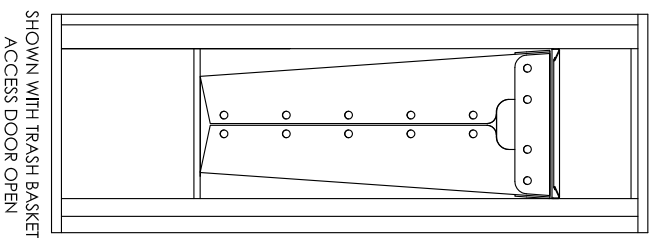

versatile™ 4C Pedestal Mount Bin Trash/Recycling Bin, 4C13S-BIN-P

PEDESTAL DETAIL

SHOWN WITH TRASH BASKET ACCESS DOOR OPEN

- Notes:
1. 4C Trash/Recycling Bins are for private application only / not USPS Approved.
 2. May be installed outside or inside - see foundation specification details within the 4C installation Manual.
 3. Includes (1) trash/recycling compartment, (1) 15-gallon trash basket made of recycled plastic and customized to compartment (Note: trash bag furnished by others).