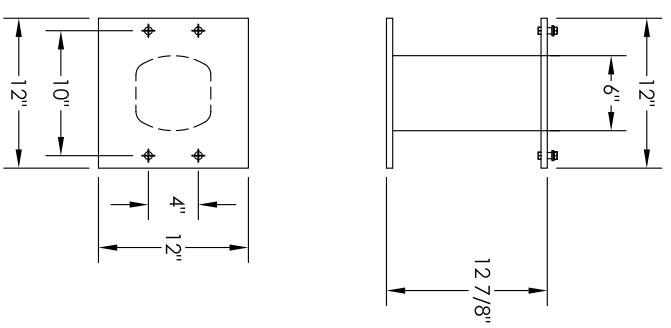

versatile™ 4C Pedestal Mount Bin Trash/Recycling Bin, 4C13S-BIN-P

PEDESTAL DETAIL

SHOWN WITH TRASH BASKET ACCESS DOOR OPEN

- Notes:
1. 4C Trash/Recycling Bins are for private application only / not USPS Approved.
 2. May be installed outside or inside - see foundation specification details within the 4C installation Manual.
 3. Includes (1) trash/recycling compartment, (1) 15-gallon trash basket made of recycled plastic and customized to compartment (Note: trash bag furnished by others).

PRODUCT SERIES: VERSATILE™ 4C PEDESTAL MOUNT TRASH/RECYCLING BIN

1743 Quincy Ave, Suite 151
 Naperville, IL 60540
 800-824-9985
 www.MailboxWorks.com

MODEL	4C13S-BIN-P	REV	B
SCALE	NONE	LAST REV DATE	6/14/14
DRAWING NUMBER	4C13S-BIN-PCS	DRAWN BY	AFD