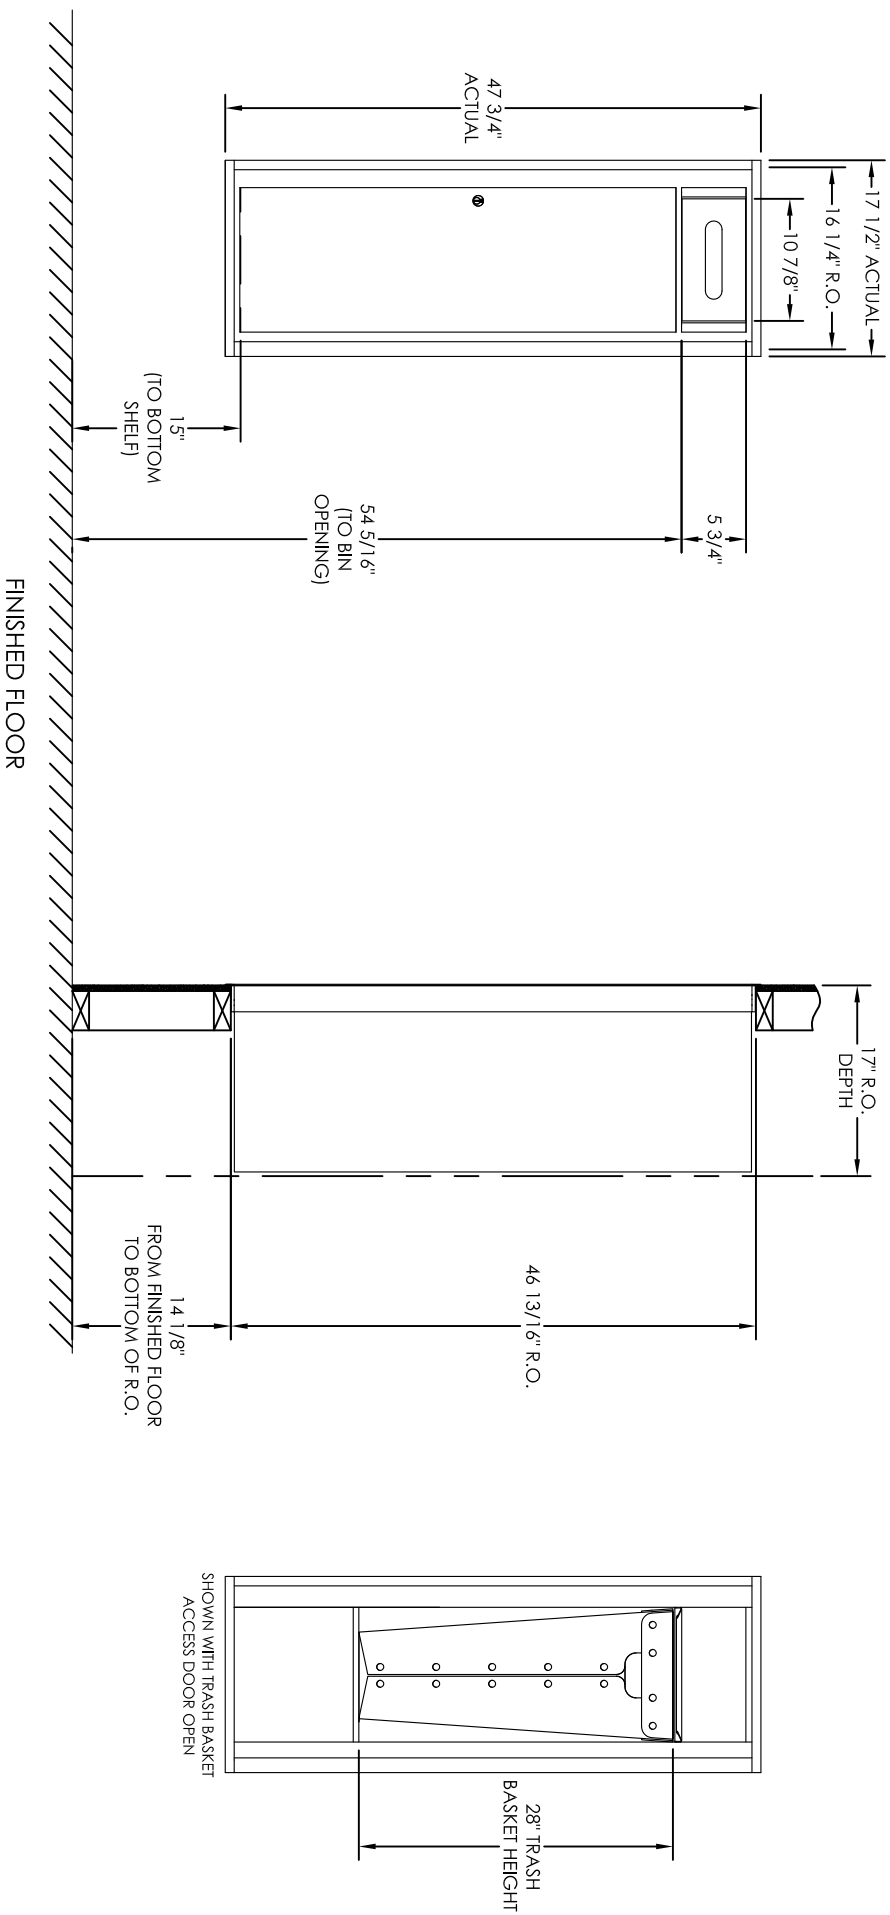

Versatile™ 4C Trash/Recycling Bin, 4C13S-BIN

- Notes:
1. 4C Trash/Recycling Bins are for private application only / not USPS Approved.
 2. Module may be recessed, surface, or pedestal mounted and coordinates with Florence 4C mailbox modules, see installation manual for details.
 3. Includes (1) trash/recycling compartment, (1) 15-gallon trash basket made of recycled plastic and customized to compartment (Note: trash bag furnished by others).

PRODUCT SERIES: VERSATILE™ 4C TRASH/RECYCLING BIN

1743 Quincy Ave. Suite 151
 Naperville, IL 60540
 800-824-9985

www.MailboxWorks.com

MODEL	REV	SCALE	LAST REV DATE
4C13S-BIN	A	NONE	6/17/14
DRAWING NUMBER		DRAWN BY	
4C13S-BINCS		AFD	