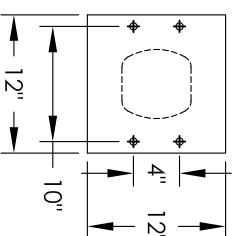

Versatile™ 4C Pedestal Mount Mailbox, 4C13S-2P-P

PEDESTAL DETAIL

COMPARTMENT CHART

DESCRIPTION	COMPARTMENT	COMPARTMENT SIZE	QTY.
PARCEL	PL6	20-1/2" H x 12" W x 15" D	2

PRODUCT SERIES: VERSATILE™ 4C PEDESTAL MOUNT MAILBOX

MODEL	REV
4C13S-2P-P	A
SCALE	LAST REV DATE
NONE	5/14/2014
DRAWING NUMBER	DRAWN BY
4C13S-2P-PCS	AFD