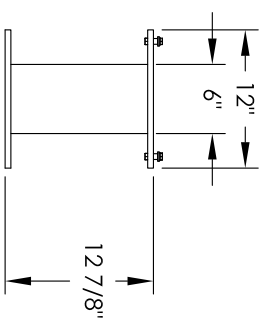

Versatile™ 4C Pedestal Mount Mailbox, 4C13S-2P-P

PEDESTAL DETAIL

COMPARTMENT CHART

DESCRIPTION	COMPARTMENT	COMPARTMENT SIZE	QTY.
PARCEL	PL6	20-1/2" H x 12" W x 15" D	2

PRODUCT SERIES: VERSATILE™ 4C PEDESTAL MOUNT MAILBOX

MODEL	REV
4C13S-2P-P	A
SCALE	LAST REV DATE
NONE	5/14/2014
DRAWING NUMBER	DRAWN BY
4C13S-2P-PCS	AFD