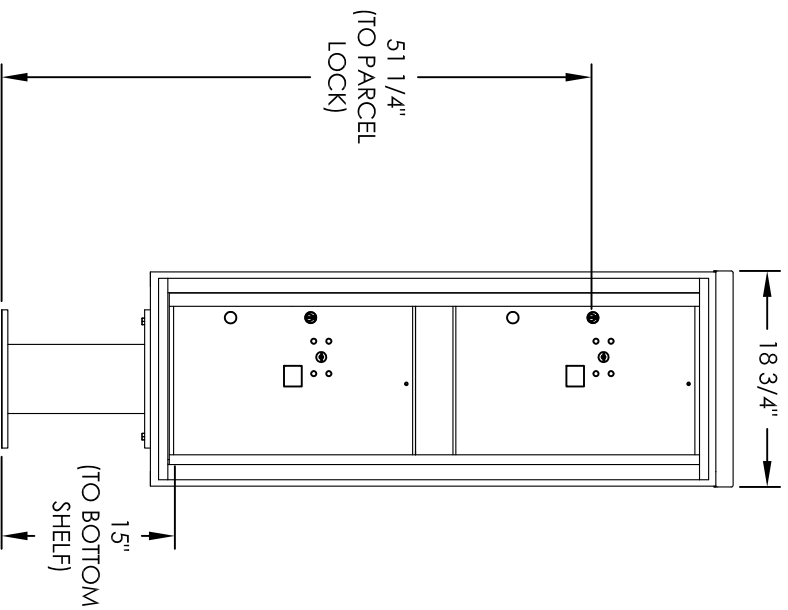

Versatile™ 4C Pedestal Mount Mailbox, 4C13S-2P-P

PEDESTAL DETAIL

COMPARTMENT CHART

DESCRIPTION	COMPARTMENT	COMPARTMENT SIZE	QTY.
PARCEL	PL6	20-1/2" H x 12" W x 15" D	2

PRODUCT SERIES: VERSATILE™ 4C PEDESTAL MOUNT MAILBOX

- NOTES:
1. 4C pedestal units are for private applications only / not USPS Approved.
 2. May be installed outside or inside - see foundation specification details within the 4C Installation Manual.

1743 Quincy Ave, Suite 151
 Naperville, IL 60540
 800-824-9985
 www.MailboxWorks.com

MODEL	REV
4C13S-2P-P	A
SCALE	LAST REV DATE
NONE	5/14/2014
DRAWING NUMBER	DRAWN BY
4C13S-2P-PCS	AFD