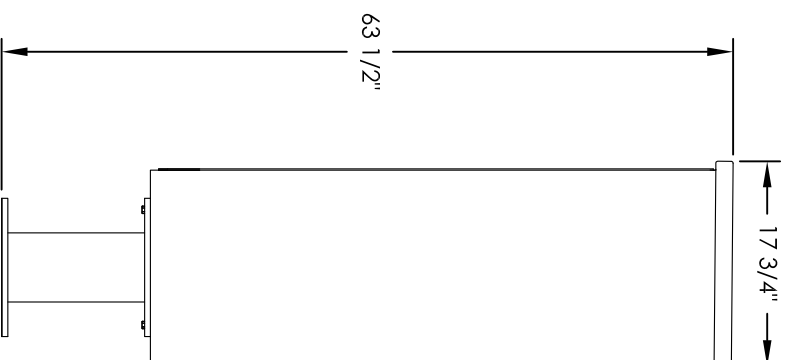

Versatile™ 4C Pedestal Mount Mailbox, 4C13S-2P-P

PEDESTAL DETAIL

COMPARTMENT CHART

DESCRIPTION	COMPARTMENT	COMPARTMENT SIZE	QTY.
PARCEL	PL6	20-1/2" H x 12" W x 15" D	2

PRODUCT SERIES: VERSATILE™ 4C PEDESTAL MOUNT MAILBOX

MODEL	REV
4C13S-2P-P	A
SCALE	LAST REV DATE
NONE	5/14/2014
DRAWING NUMBER	DRAWN BY
4C13S-2P-PCS	AFD