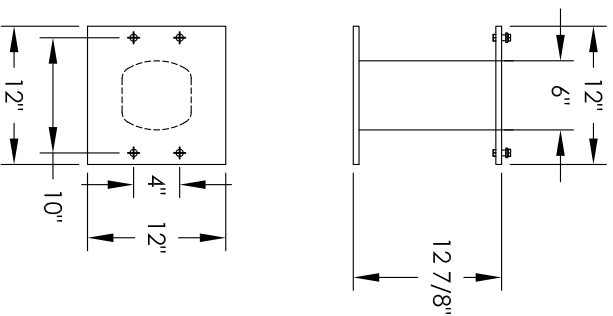

Versatile™ 4C Pedestal Mount Mailbox, 4C13S-11-P

PEDESTAL DETAIL

COMPARTMENT CHART

DESCRIPTION	COMPARTMENT	COMPARTMENT SIZE	QTY.
MAILBOX	MB1	3" H X 12" W X 15" D	11
OUTGOING MAIL	OM2	6-1/2" H X 12" W X 15" D	1

PRODUCT SERIES: VERSATILE™ 4C PEDESTAL MOUNT MAILBOX

- NOTES:
1. 4C pedestal units are for private applications only / not USPS Approved.
 2. May be installed outside or inside - see foundation specification details within the 4C Installation Manual.