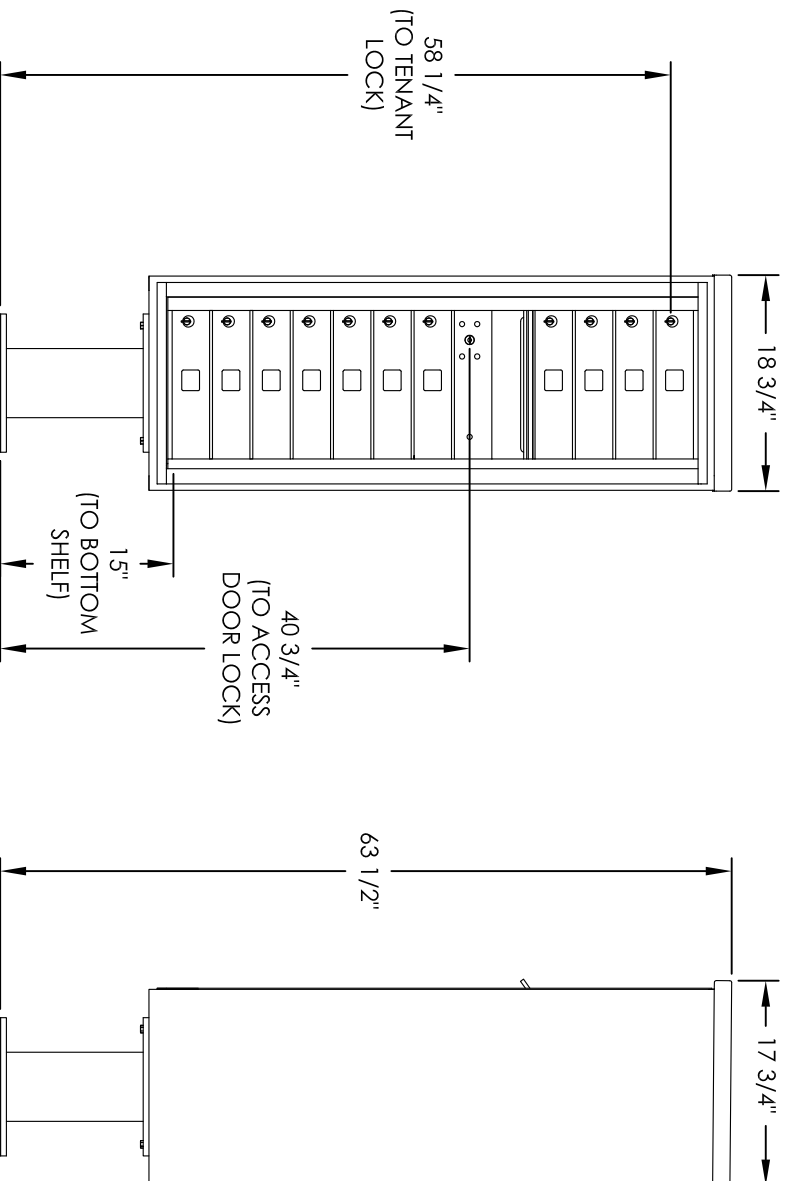

Versatile™ 4C Pedestal Mount Mailbox, 4C13S-11-P

PEDESTAL DETAIL

COMPARTMENT CHART

DESCRIPTION	COMPARTMENT	COMPARTMENT SIZE	QTY.
MAILBOX	MB1	3" H X 12" W X 15" D	11
OUTGOING MAIL	OM2	6-1/2" H X 12" W X 15" D	1

PRODUCT SERIES: VERSATILE™ 4C PEDESTAL MOUNT MAILBOX

- NOTES:
1. 4C pedestal units are for private applications only / not USPS Approved.
 2. May be installed outside or inside - see foundation specification details within the 4C Installation Manual.