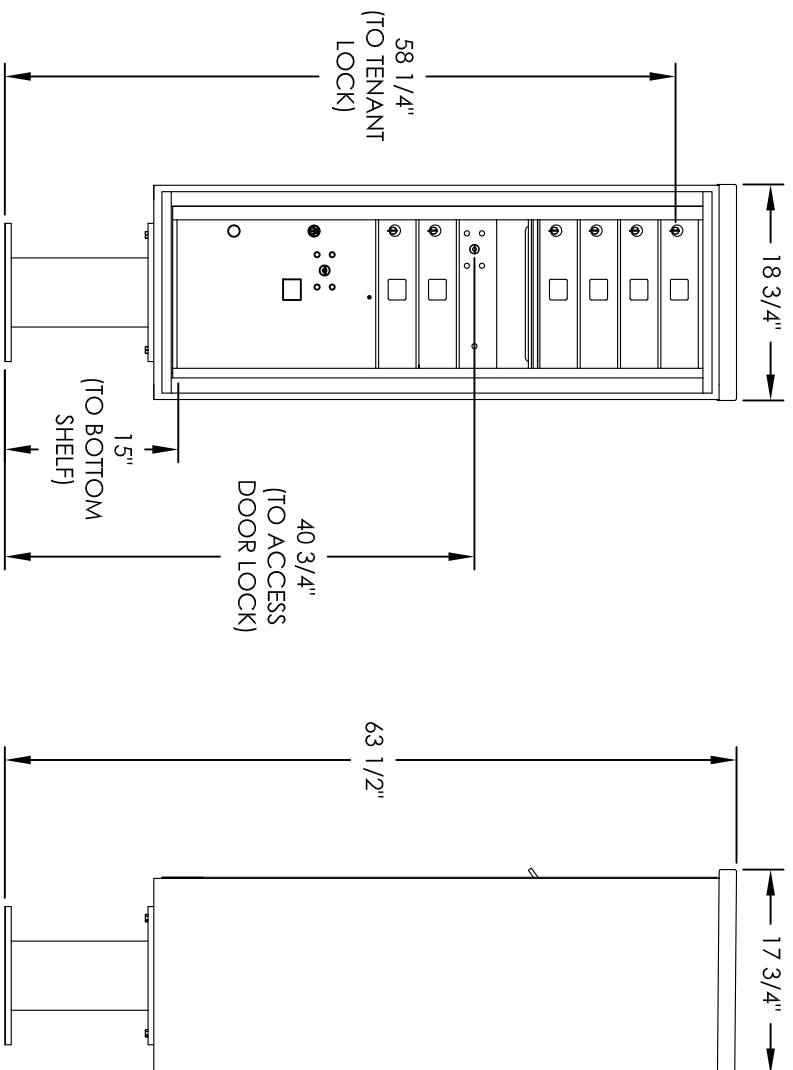

Versatile™ 4C Pedestal Mount Mailbox, 4C13S-06-P

PEDESTAL DETAIL

COMPARTMENT CHART

DESCRIPTION	COMPARTMENT	COMPARTMENT SIZE	QTY.
MAILBOX	MB1	3" H x 12" W x 15" D	6
OUTGOING MAIL	OM2	6-1/2" H x 12" W x 15" D	1
PARCEL	PL5	17" H x 12" W x 15" D	1

PRODUCT SERIES: VERSATILE™ 4C PEDESTAL MOUNT MAILBOX

- NOTES:
1. 4C pedestal units are for private applications only / not USPS Approved.
 2. May be installed outside or inside - see foundation specification details within the 4C Installation Manual.