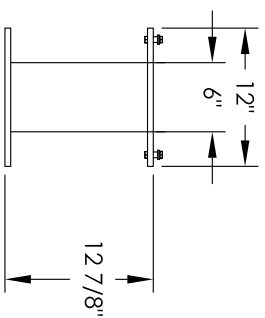

Versatile™ 4C Pedestal Mount Mailbox, 4C13S-06-P

PEDESTAL DETAIL

COMPARTMENT CHART

DESCRIPTION	COMPARTMENT	COMPARTMENT SIZE	QTY.
MAILBOX	MB1	3" H x 12" W x 15" D	6
OUTGOING MAIL	OM2	6-1/2" H x 12" W x 15" D	1
PARCEL	PL5	17" H x 12" W x 15" D	1