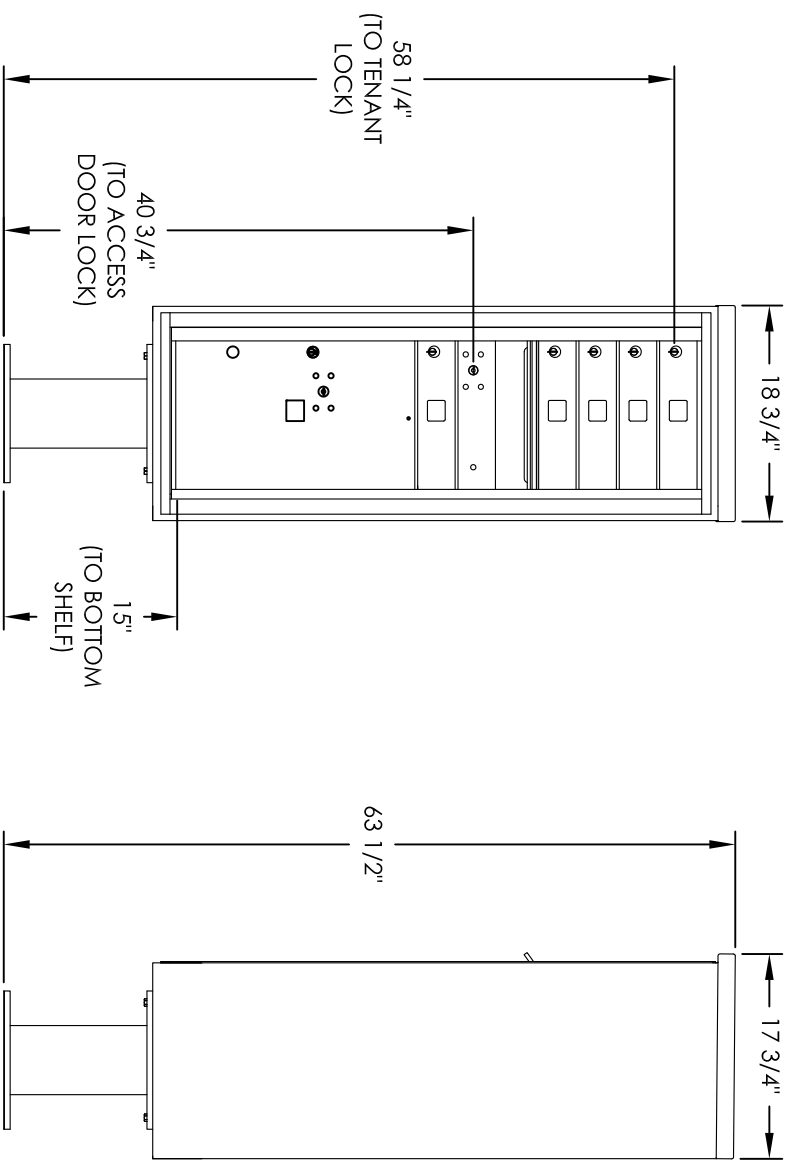

Versatile™ 4C Pedestal Mount Mailbox, 4C13S-05-P

PEDESTAL DETAIL

COMPARTMENT CHART

DESCRIPTION	COMPARTMENT	COMPARTMENT SIZE	QTY.
MAILBOX	MB1	3" H x 12" W x 15" D	5
OUTGOING MAIL	OM2	6-1/2" H x 12" W x 15" D	1
PARCEL	PL6	20-1/2" H x 12" W x 15" D	1

PRODUCT SERIES: VERSATILE™ 4C PEDESTAL MOUNT MAILBOX

- NOTES:
1. 4C pedestal units are for private applications only / not USPS Approved.
 2. May be installed outside or inside - see foundation specification details within the 4C Installation Manual.