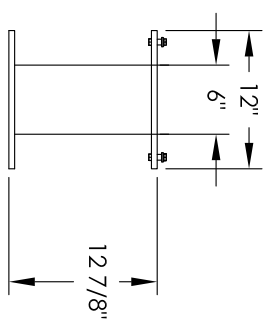

Versatile™ 4C Pedestal Mount Mailbox, 4C13S-05-P

PEDESTAL DETAIL

COMPARTMENT CHART

DESCRIPTION	COMPARTMENT	COMPARTMENT SIZE	QTY.
MAILBOX	MB1	3" H x 12" W x 15" D	5
OUTGOING MAIL	OM2	6-1/2" H x 12" W x 15" D	1
PARCEL	PL6	20-1/2" H x 12" W x 15" D	1