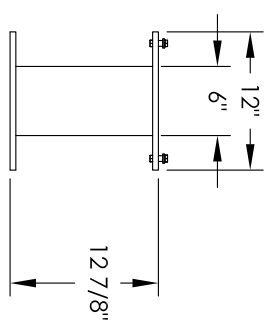

Versatile™ 4C Pedestal Mount Mailbox, 4C13S-03-P

PEDESTAL DETAIL

COMPARTMENT CHART

DESCRIPTION	COMPARTMENT	COMPARTMENT SIZE	QTY.
MAILBOX	MB2	6-1/2" H x 12" W x 15" D	3
OUTGOING MAIL	OM2	6-1/2" H x 12" W x 15" D	2
PARCEL	PLS	17" H x 12" W x 15" D	1