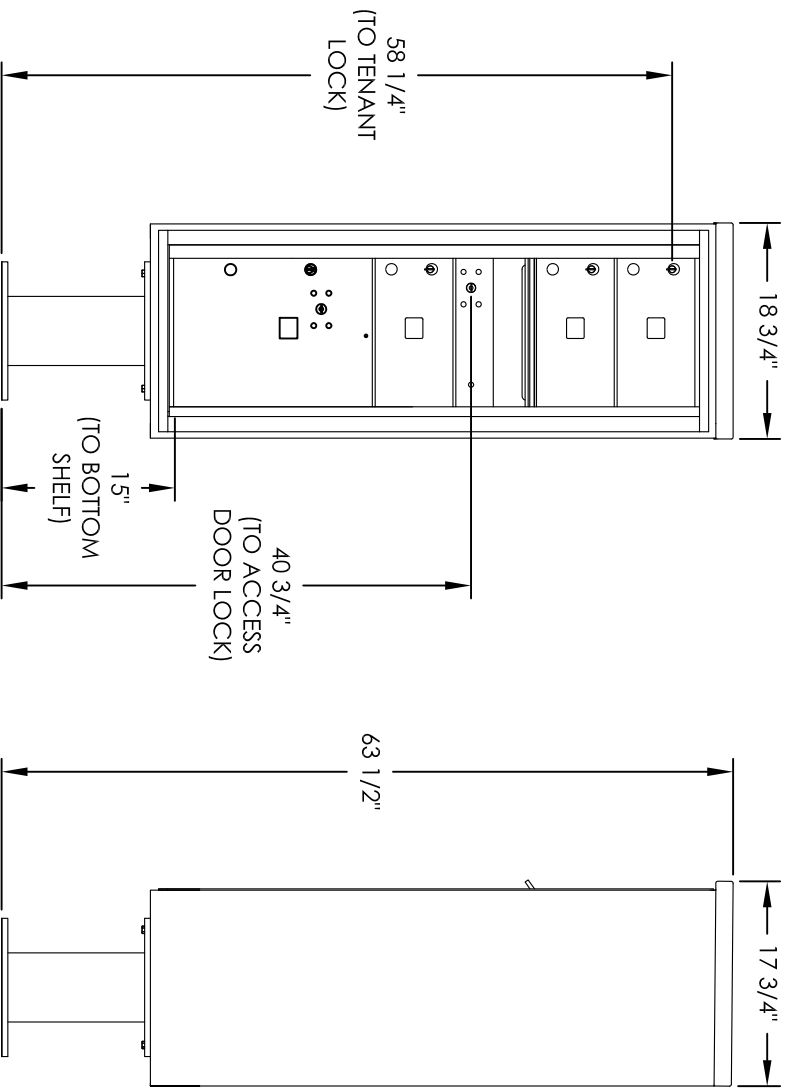

Versatile™ 4C Pedestal Mount Mailbox, 4C13S-03-P

PEDESTAL DETAIL

COMPARTMENT CHART

DESCRIPTION	COMPARTMENT	COMPARTMENT SIZE	QTY.
MAILBOX	MB2	6-1/2" H x 12" W x 15" D	3
OUTGOING MAIL	OM2	6-1/2" H x 12" W x 15" D	2
PARCEL	PLS	17" H x 12" W x 15" D	1

PRODUCT SERIES: VERSATILE™ 4C PEDESTAL MOUNT MAILBOX

- NOTES:
1. 4C pedestal units are for private applications only / not USPS Approved.
 2. May be installed outside or inside - see foundation specification documents for details.